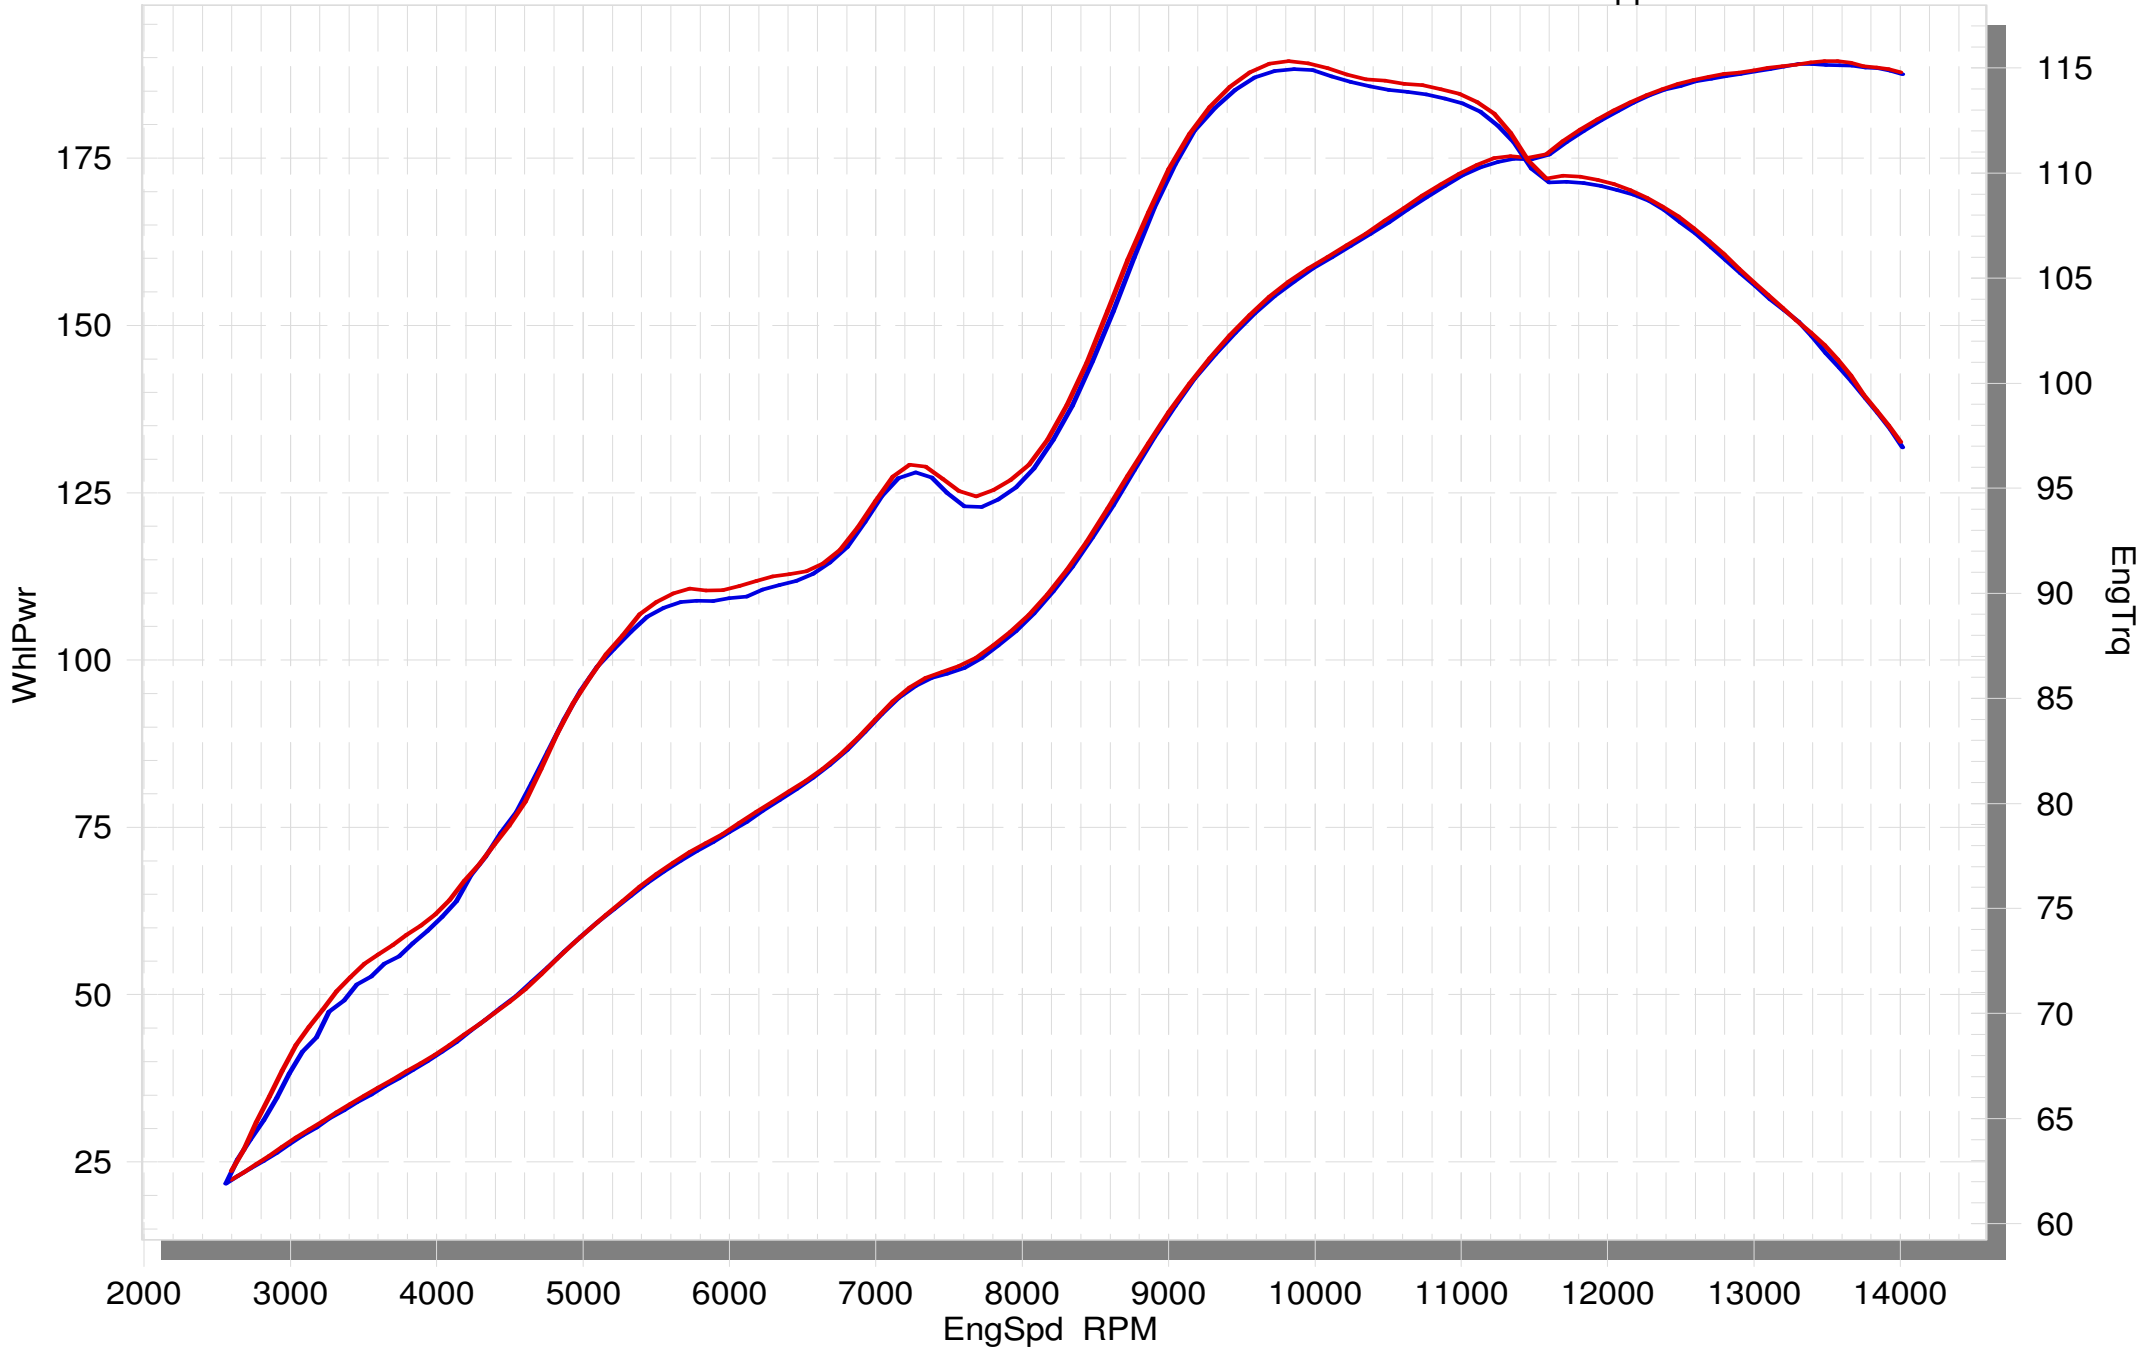

BMW S 1000 RR

STOCK

SLIP-ON EC-ECE approved

SuperFlow WinDyn™ V

On our website you can discover more about exhaust parts.