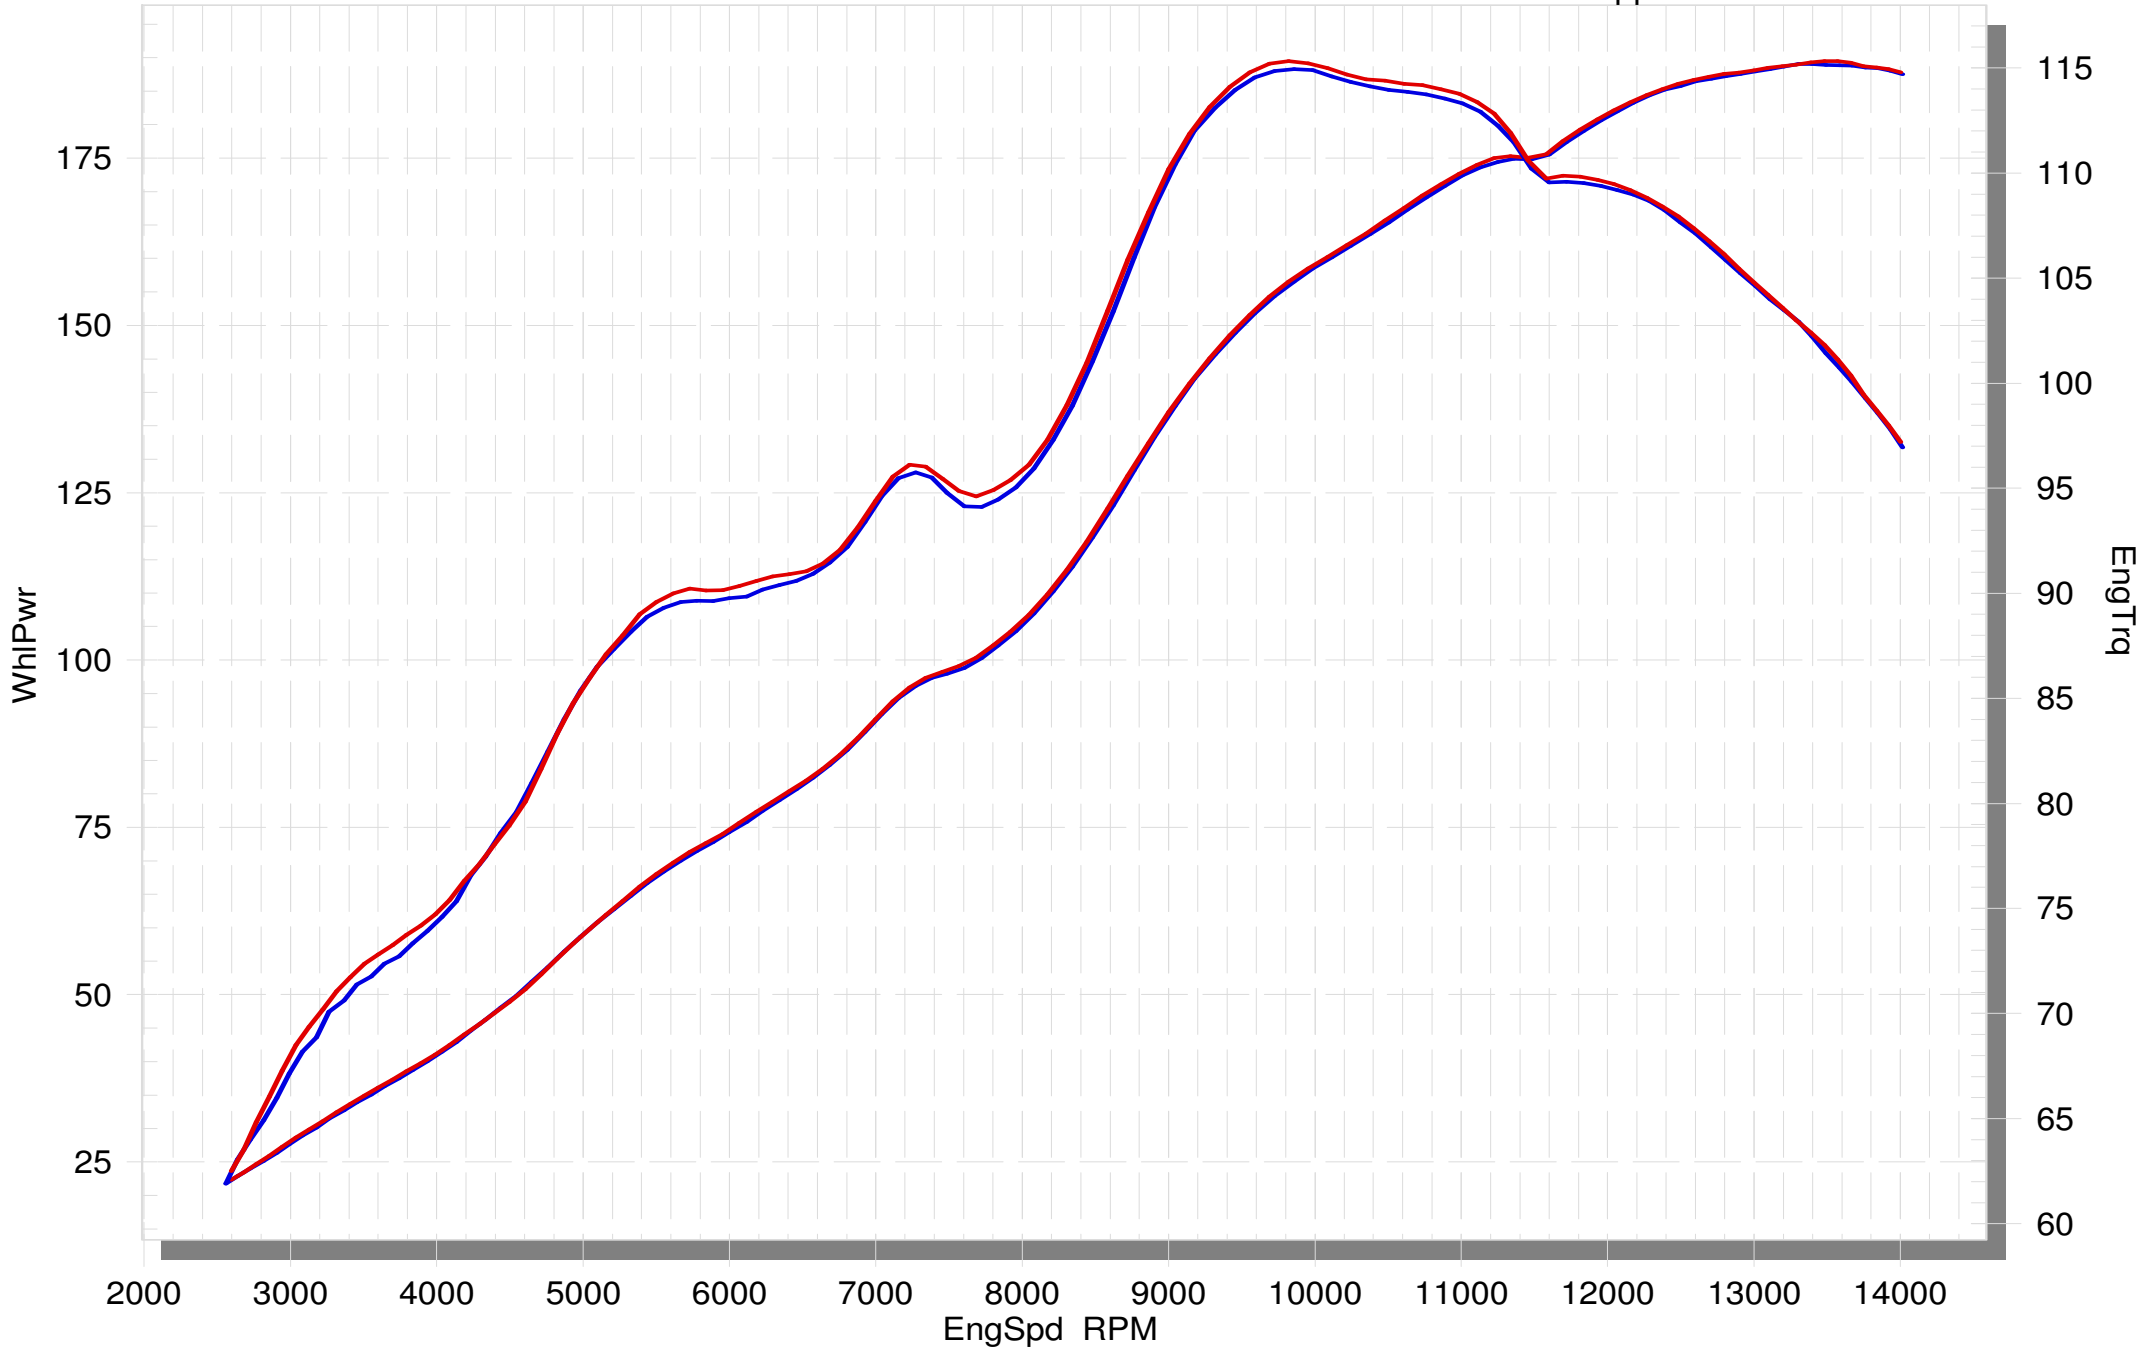

BMW S 1000 RR

STOCK

SLIP-ON EC-ECE approved

SuperFlow WinDyn™ V

On our website you can discover more about exhaust parts.