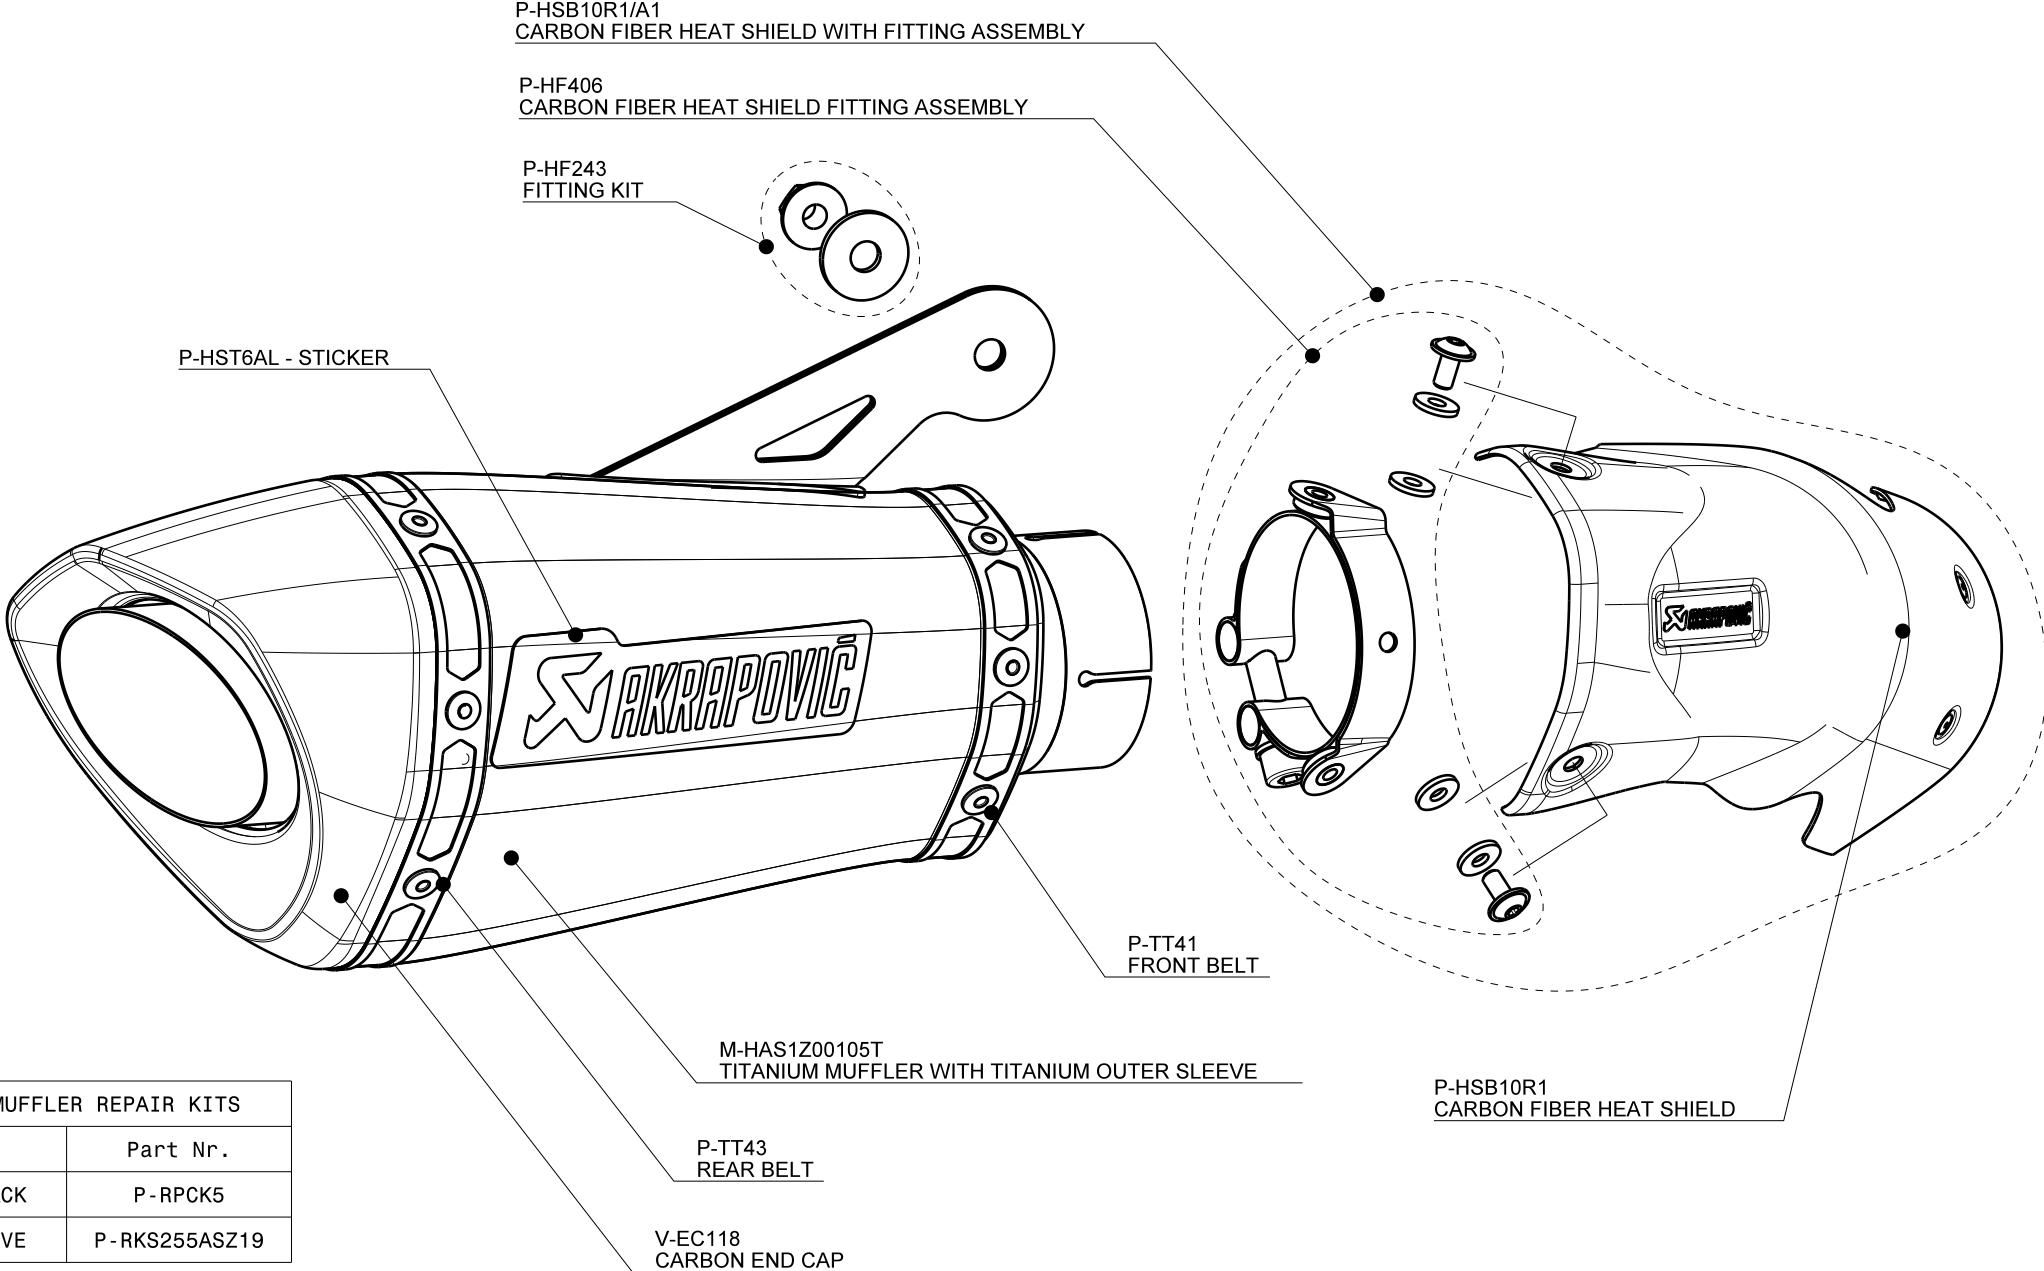

BMW S1000RR/ Slip-on system - low/ Homologated

Product code: S-B10SO1-HASZ

MUFFLER REPAIR KITS	
KIT	Part Nr.
REPACK	P-RPCK5
SLEEVE	P-RKS255ASZ19

Looking for dependable exhaust parts?
 Rely on Akrapovic for quality and long-lasting products.