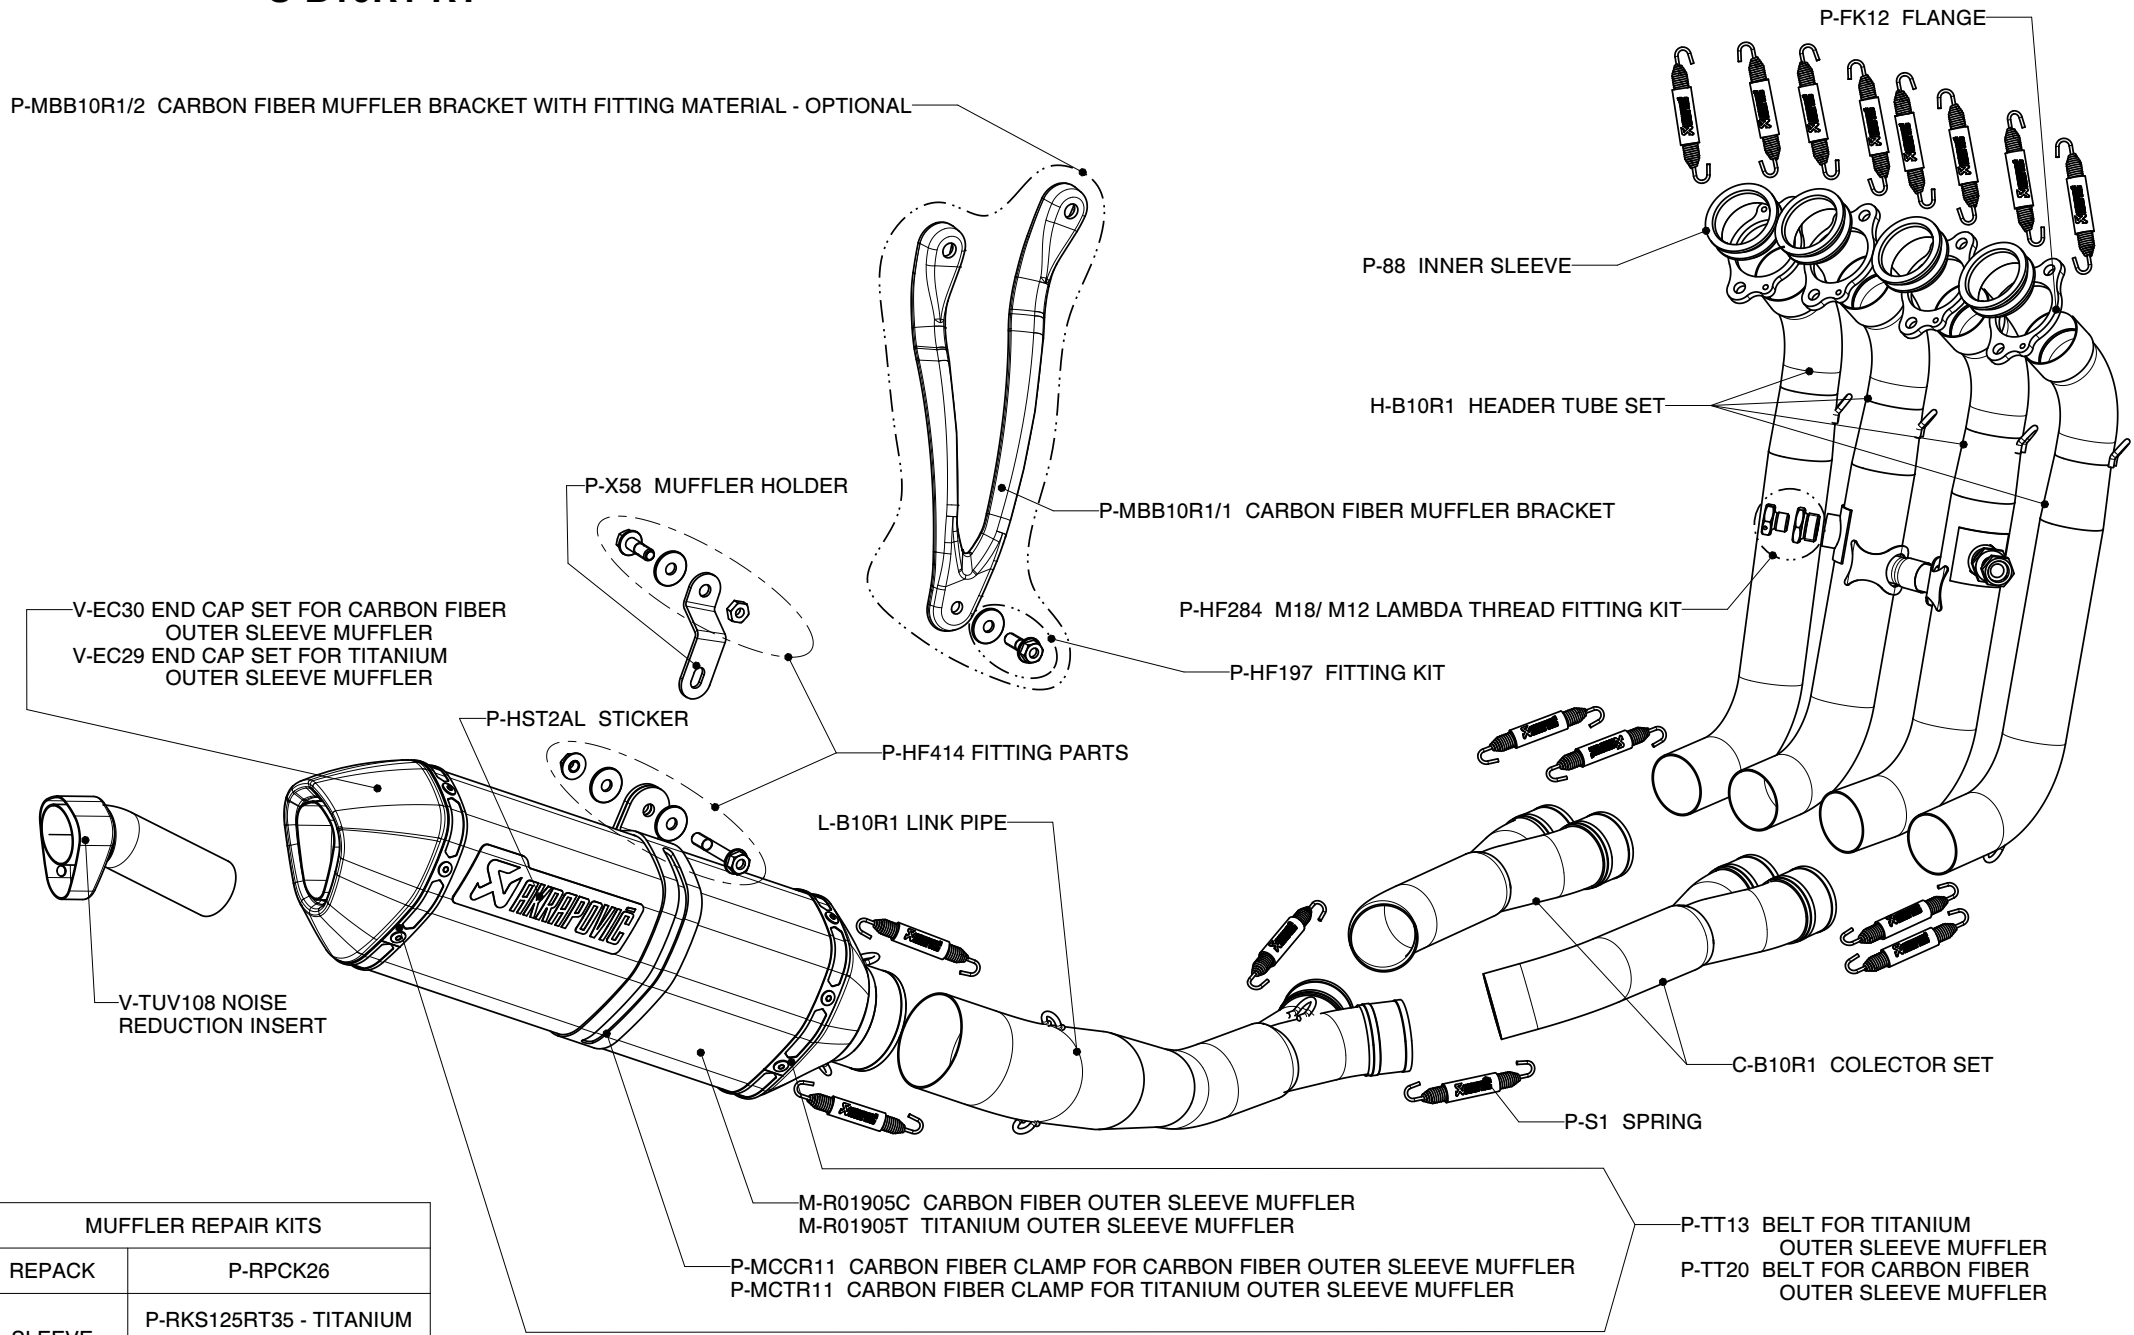

BMW S1000RR, Complete exhaust system / RACING LINE

**Product code: S-B10R1-RC
S-B10R1-RT**

MUFFLER REPAIR KITS	
REPACK	P-RPCK26
SLEEVE	P-RKS125RT35 - TITANIUM
	P-RKS124RC35 - CARBON

On our website you can discover more about exhaust parts.