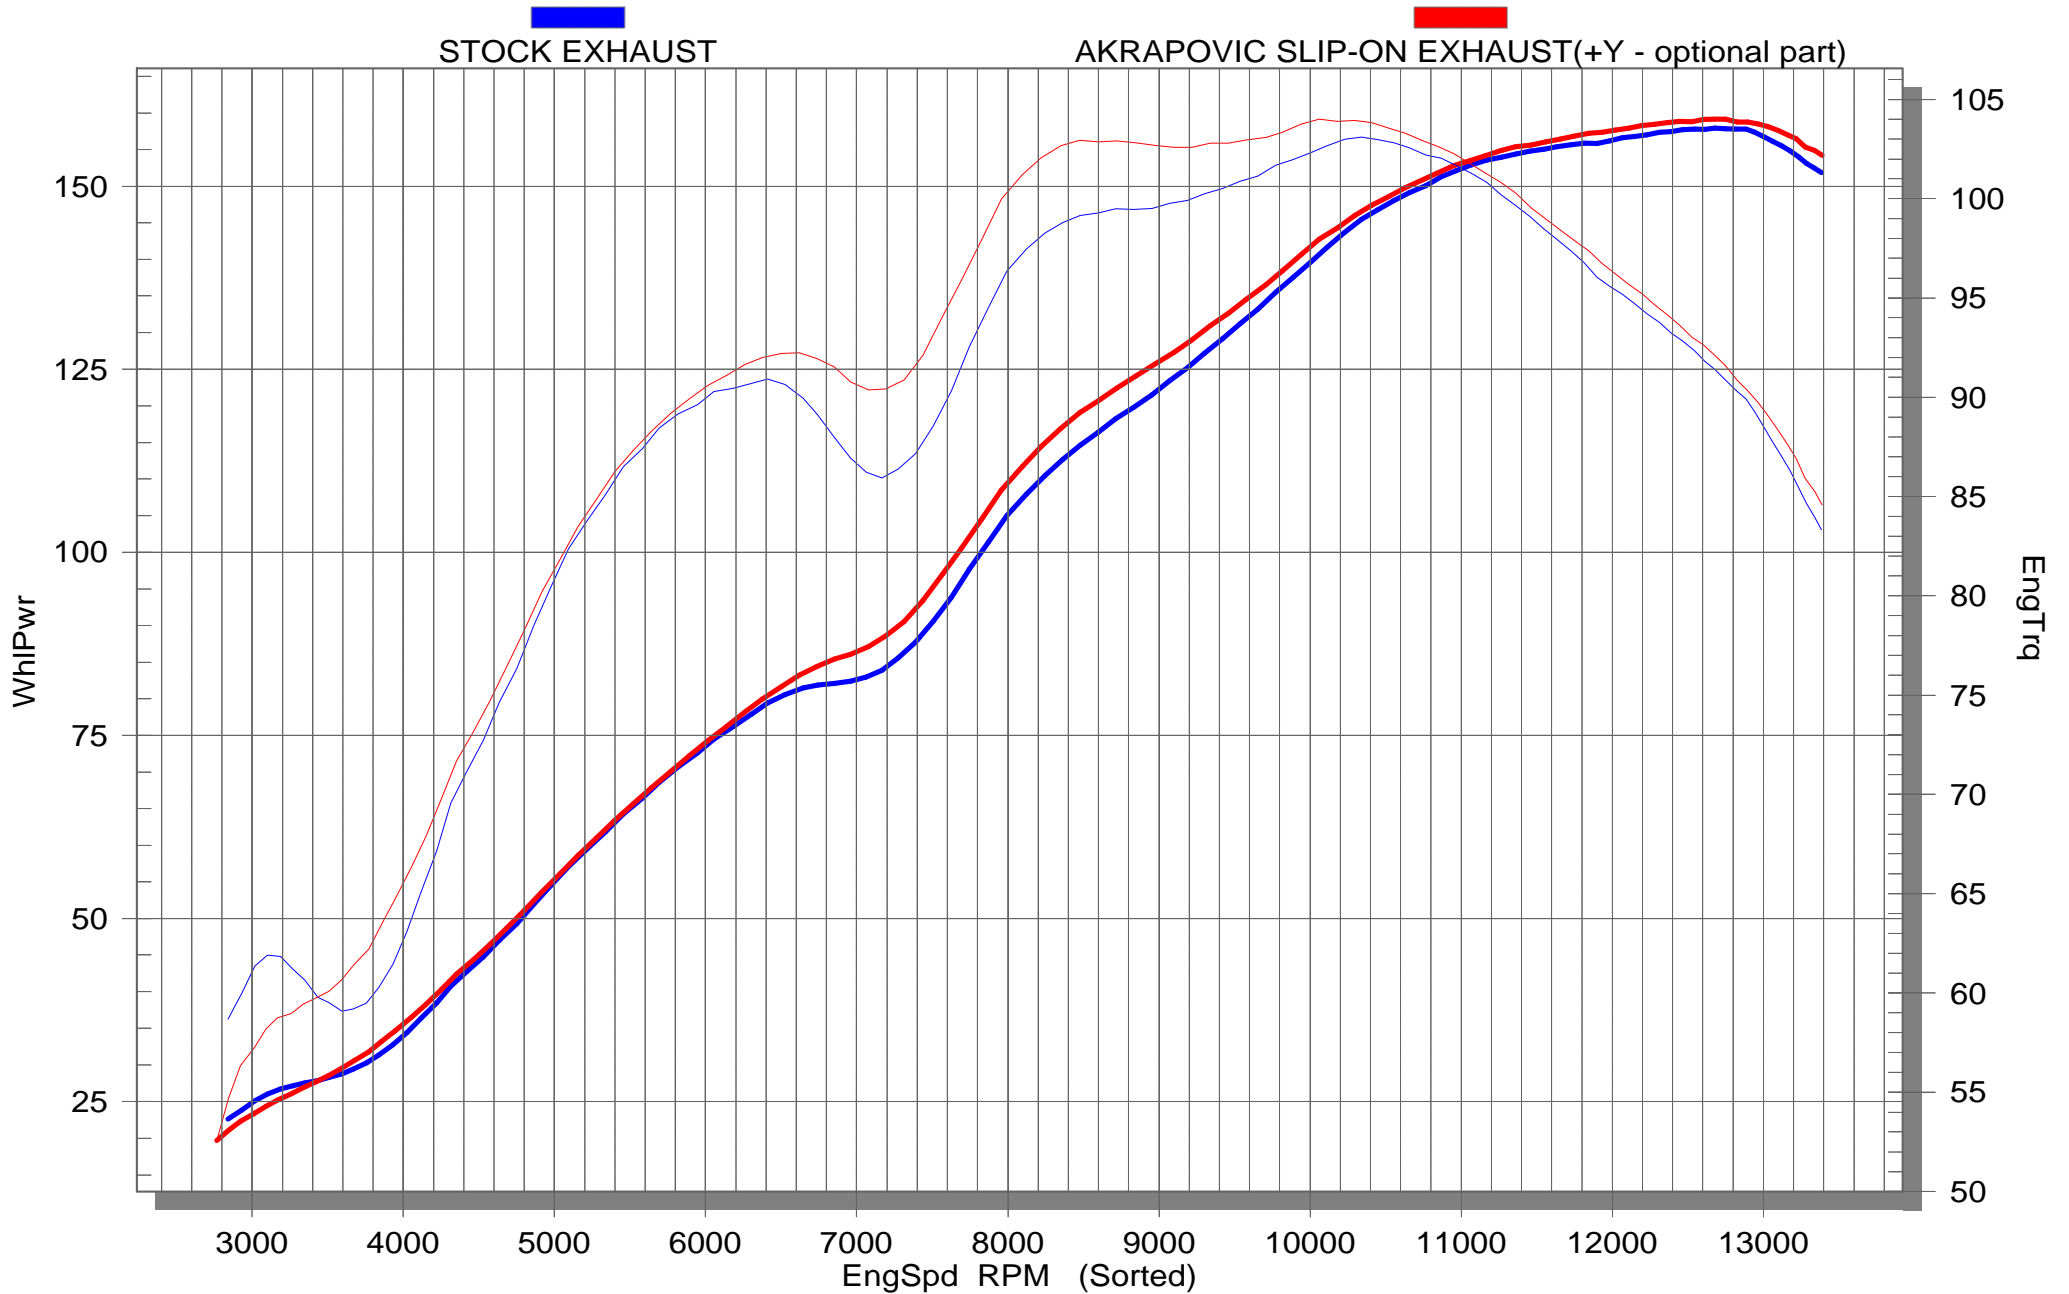

YAMAHA R1 2006

Akrapovic Exhaust System Technology
SuperFlow WinDyn™ Copyright© 2000

On our website you can discover more about exhaust parts.