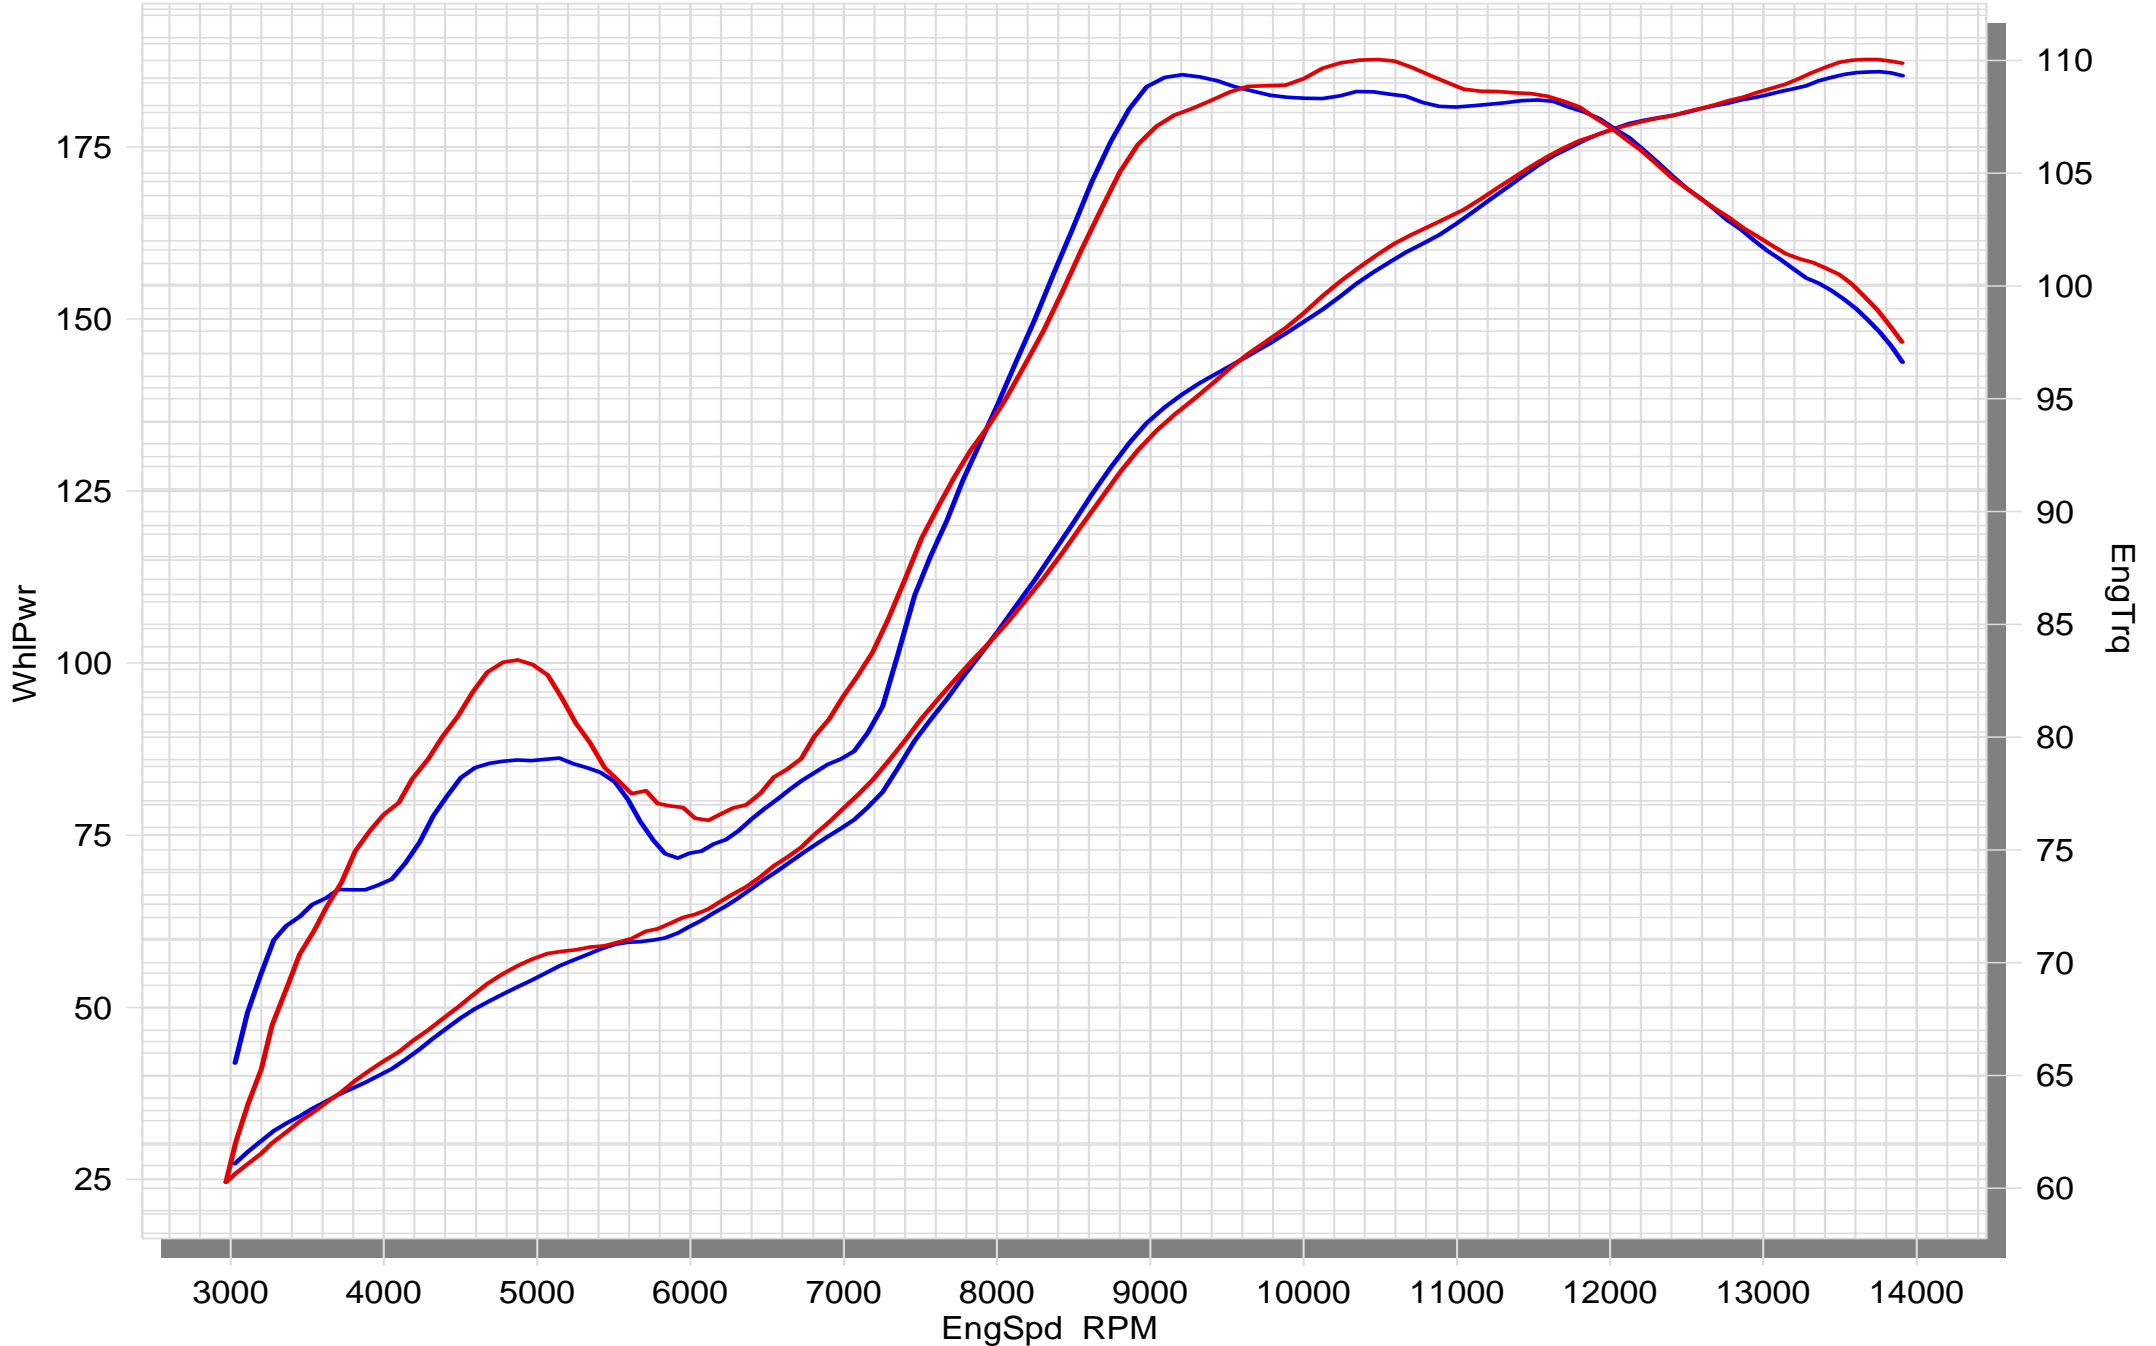

# YAMAHA YZF-R1 2015

STOCK

SLIP-ON WITH OPT. LP

SuperFlow WinDyn™ V

On our website you can discover more about exhaust parts.