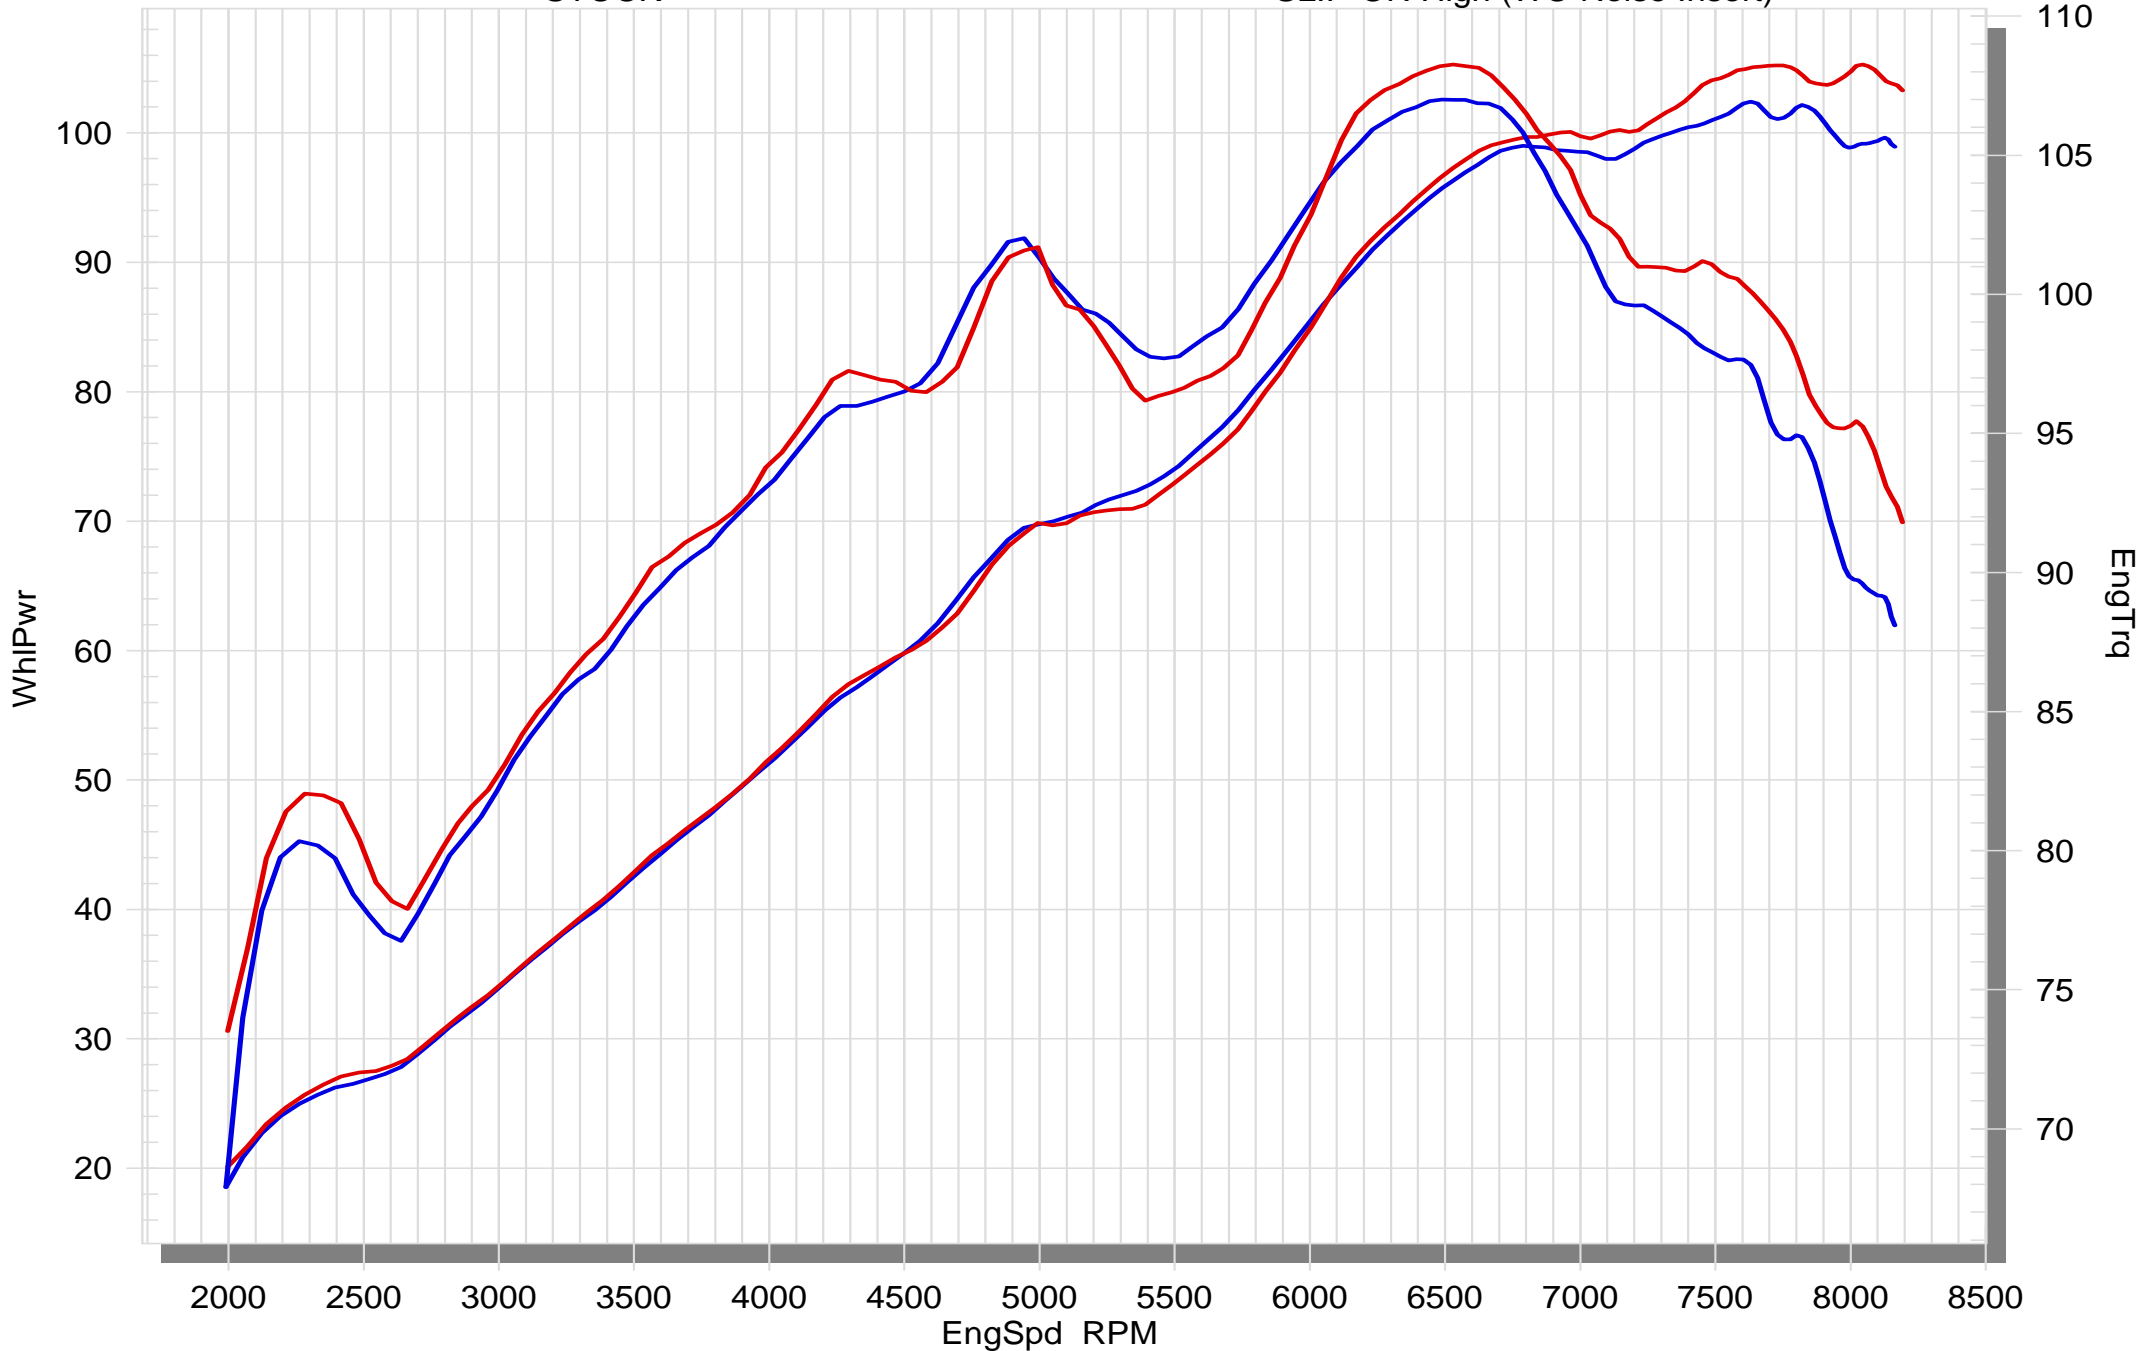

BMW R nineT

STOCK

SLIP-ON High (WO Noise Insert)

BMW R nineT

STOCK

SLIP-ON High (W Noise Insert)