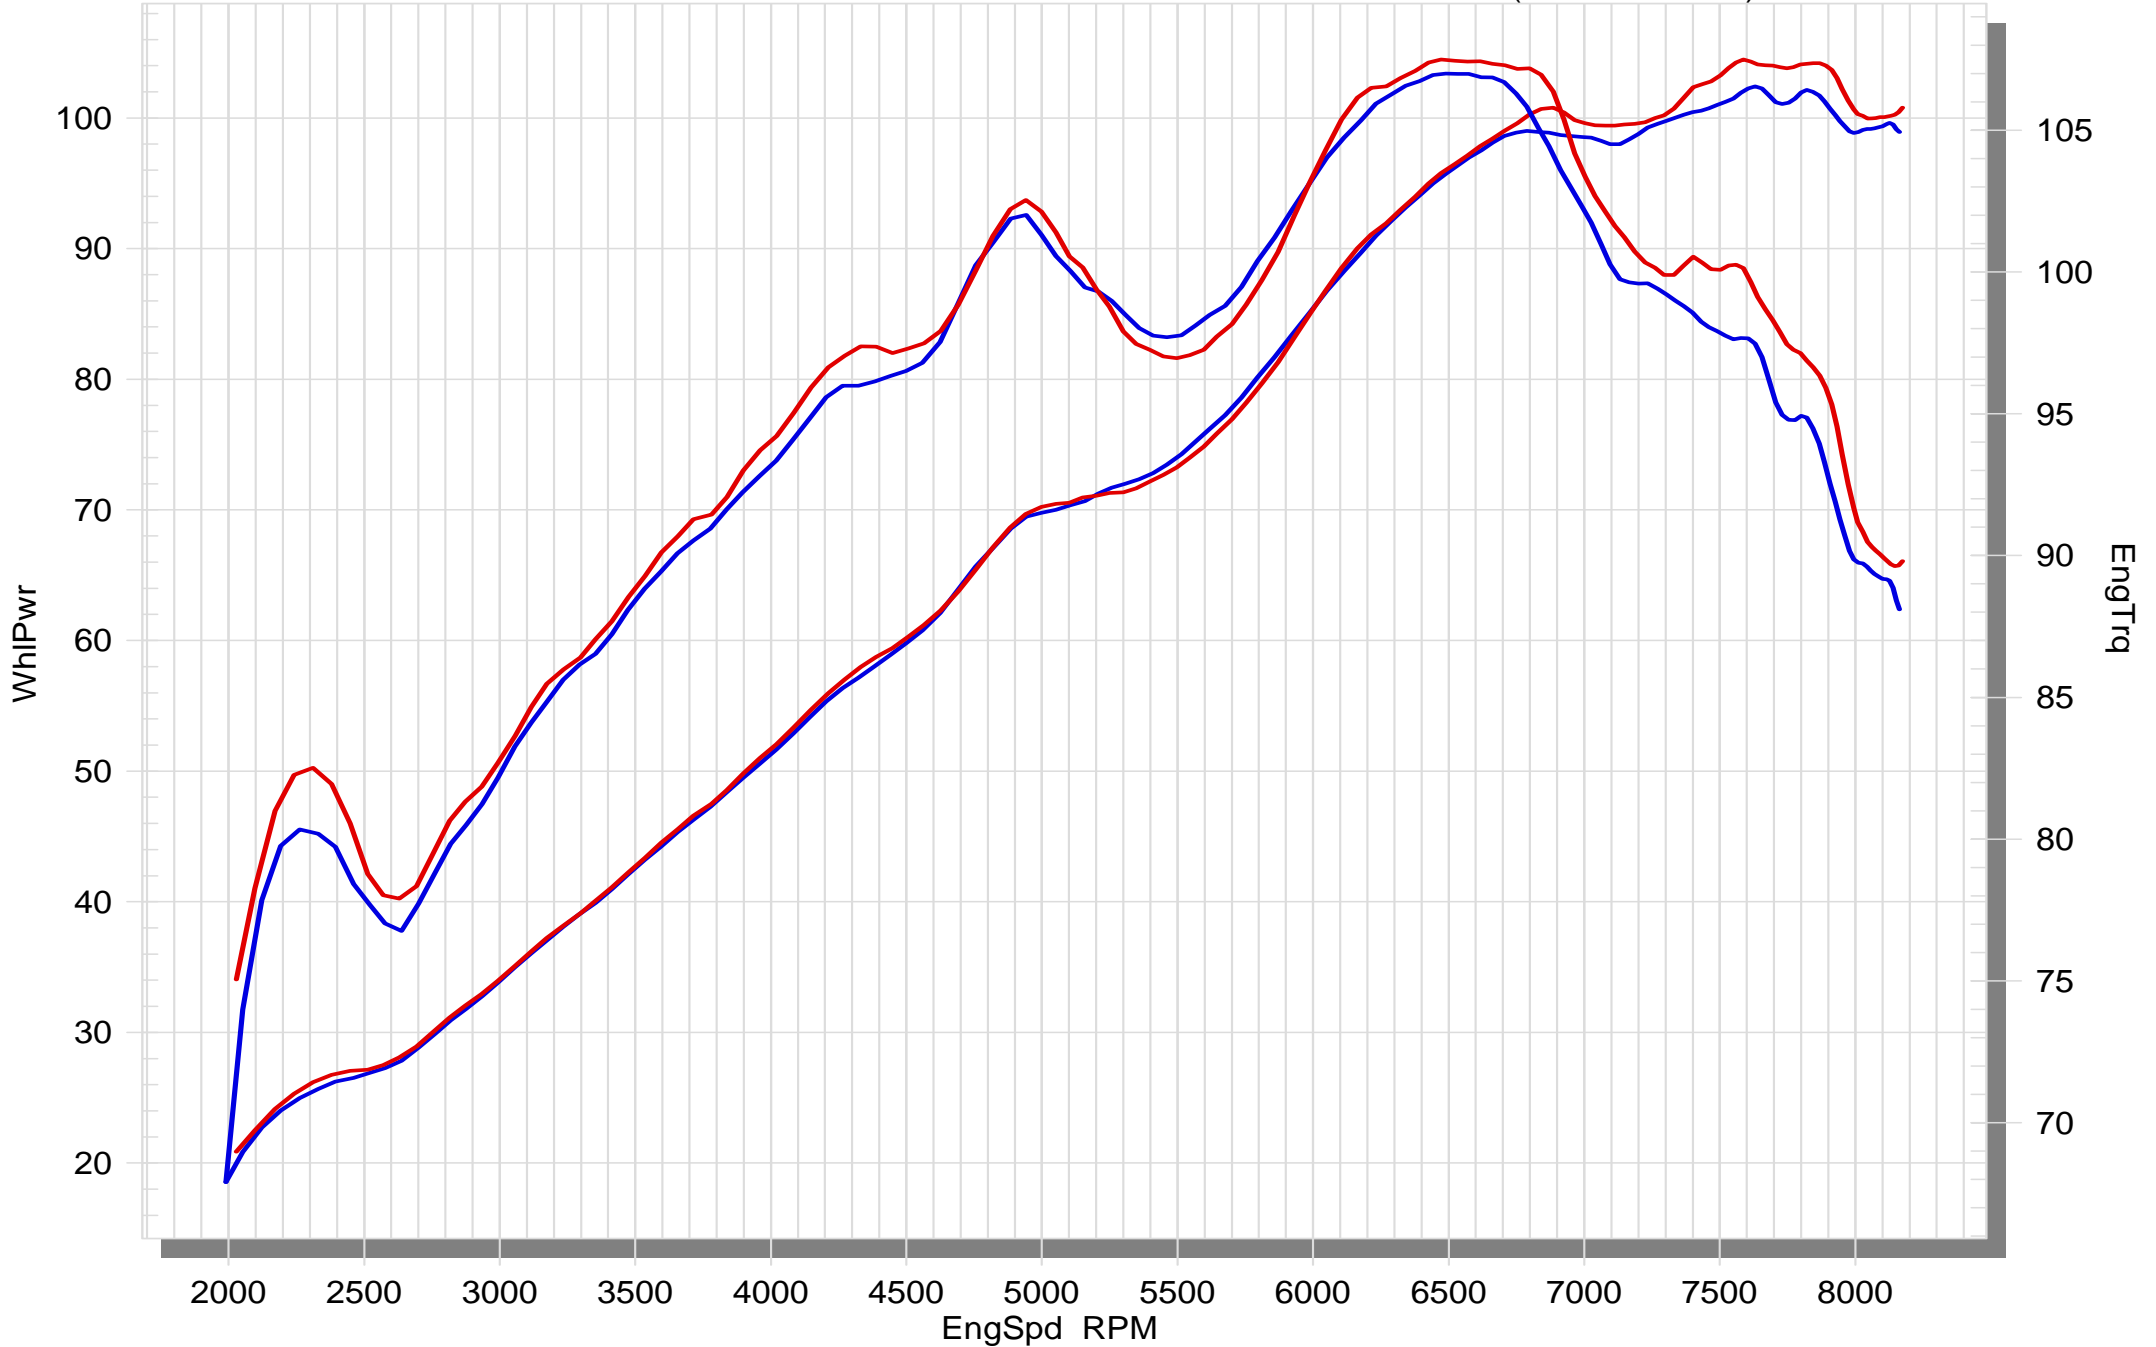

BMW R nineT

STOCK

SLIP-ON Low (W Noise Insert)

BMW R nineT

 STOCK

 SLIP-ON Low (WO Noise Insert)

SuperFlow WinDyn™ V

On our website you can discover more about exhaust parts.