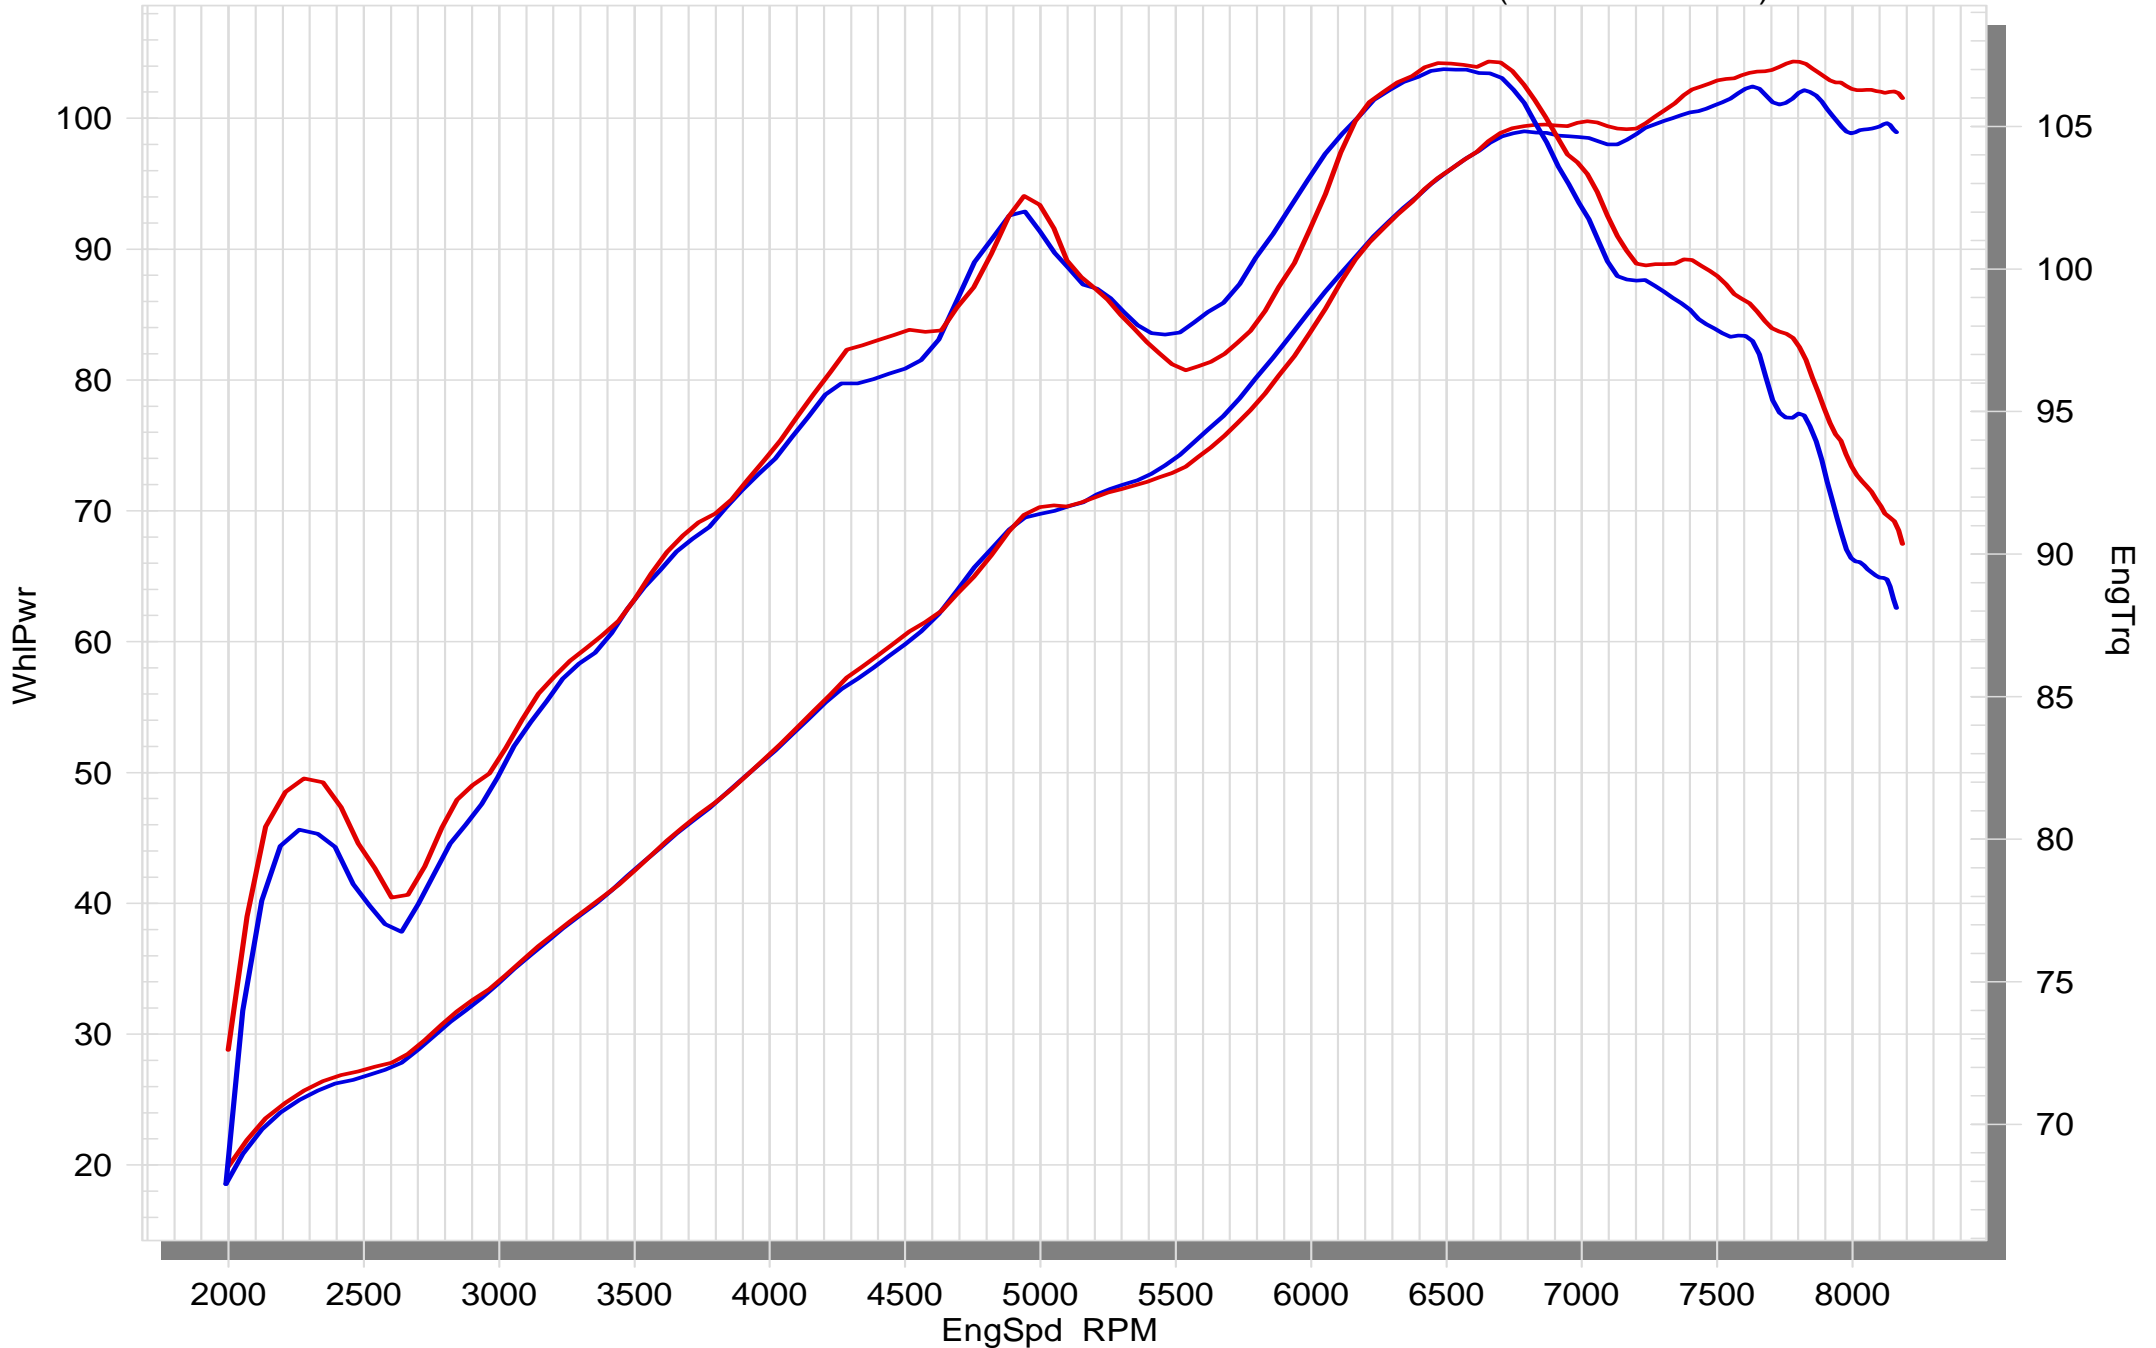

BMW R nineT

STOCK

SLIP-ON Low (W Noise Insert)

BMW R nineT

 STOCK

 SLIP-ON Low (WO Noise Insert)

SuperFlow WinDyn™ V

On our website you can discover more about exhaust parts.