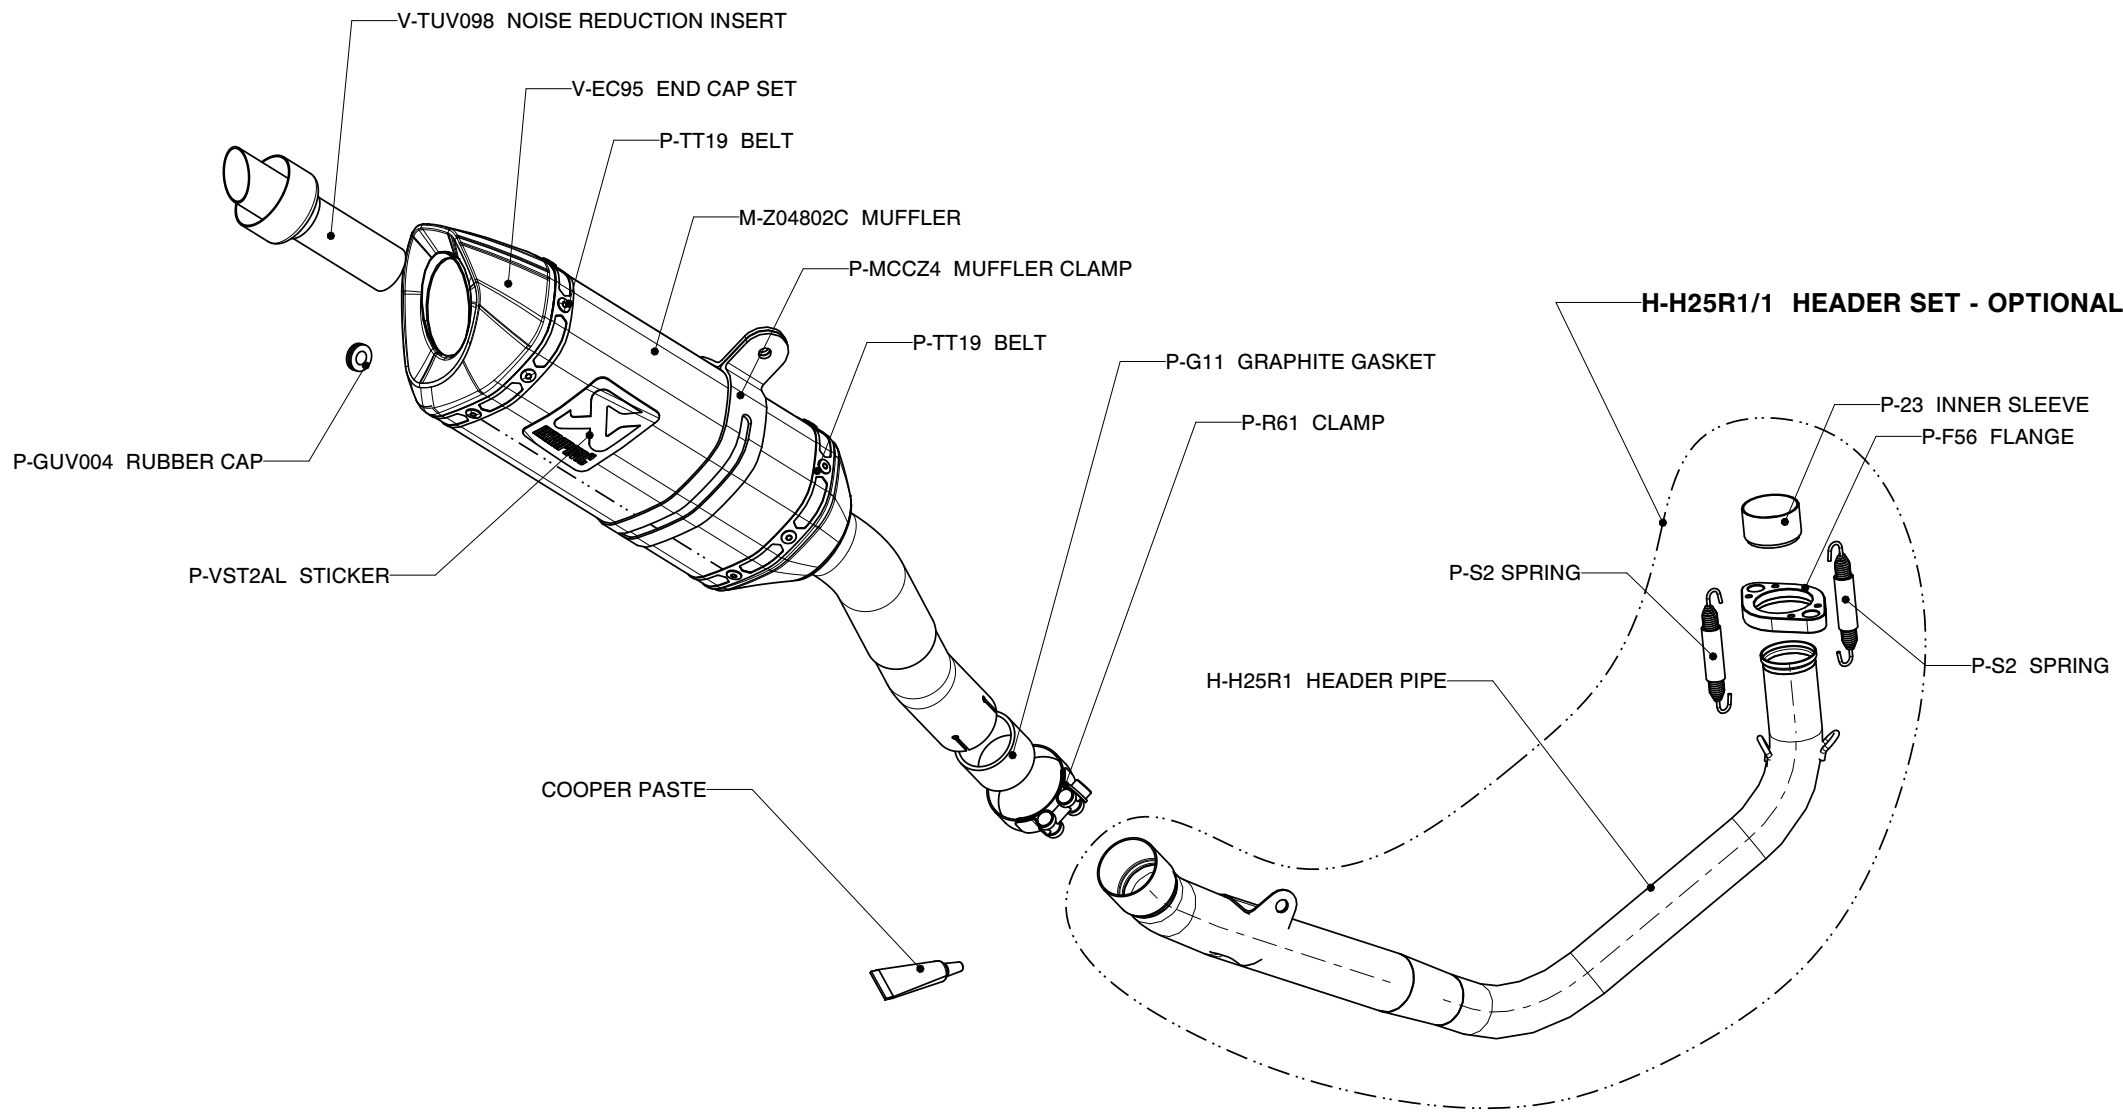

**HONDA CBR 250 R, Partial exhaust system / Slip-ON line**

**Product code: S-H25S01-ZC**

MUFFLER REPAIR KITS	
Repack	P-RPCK39
Sleeve	P-RKS315ZSS30

Looking for dependable exhaust parts?  
 Rely on Akrapovic for quality and long-lasting products.