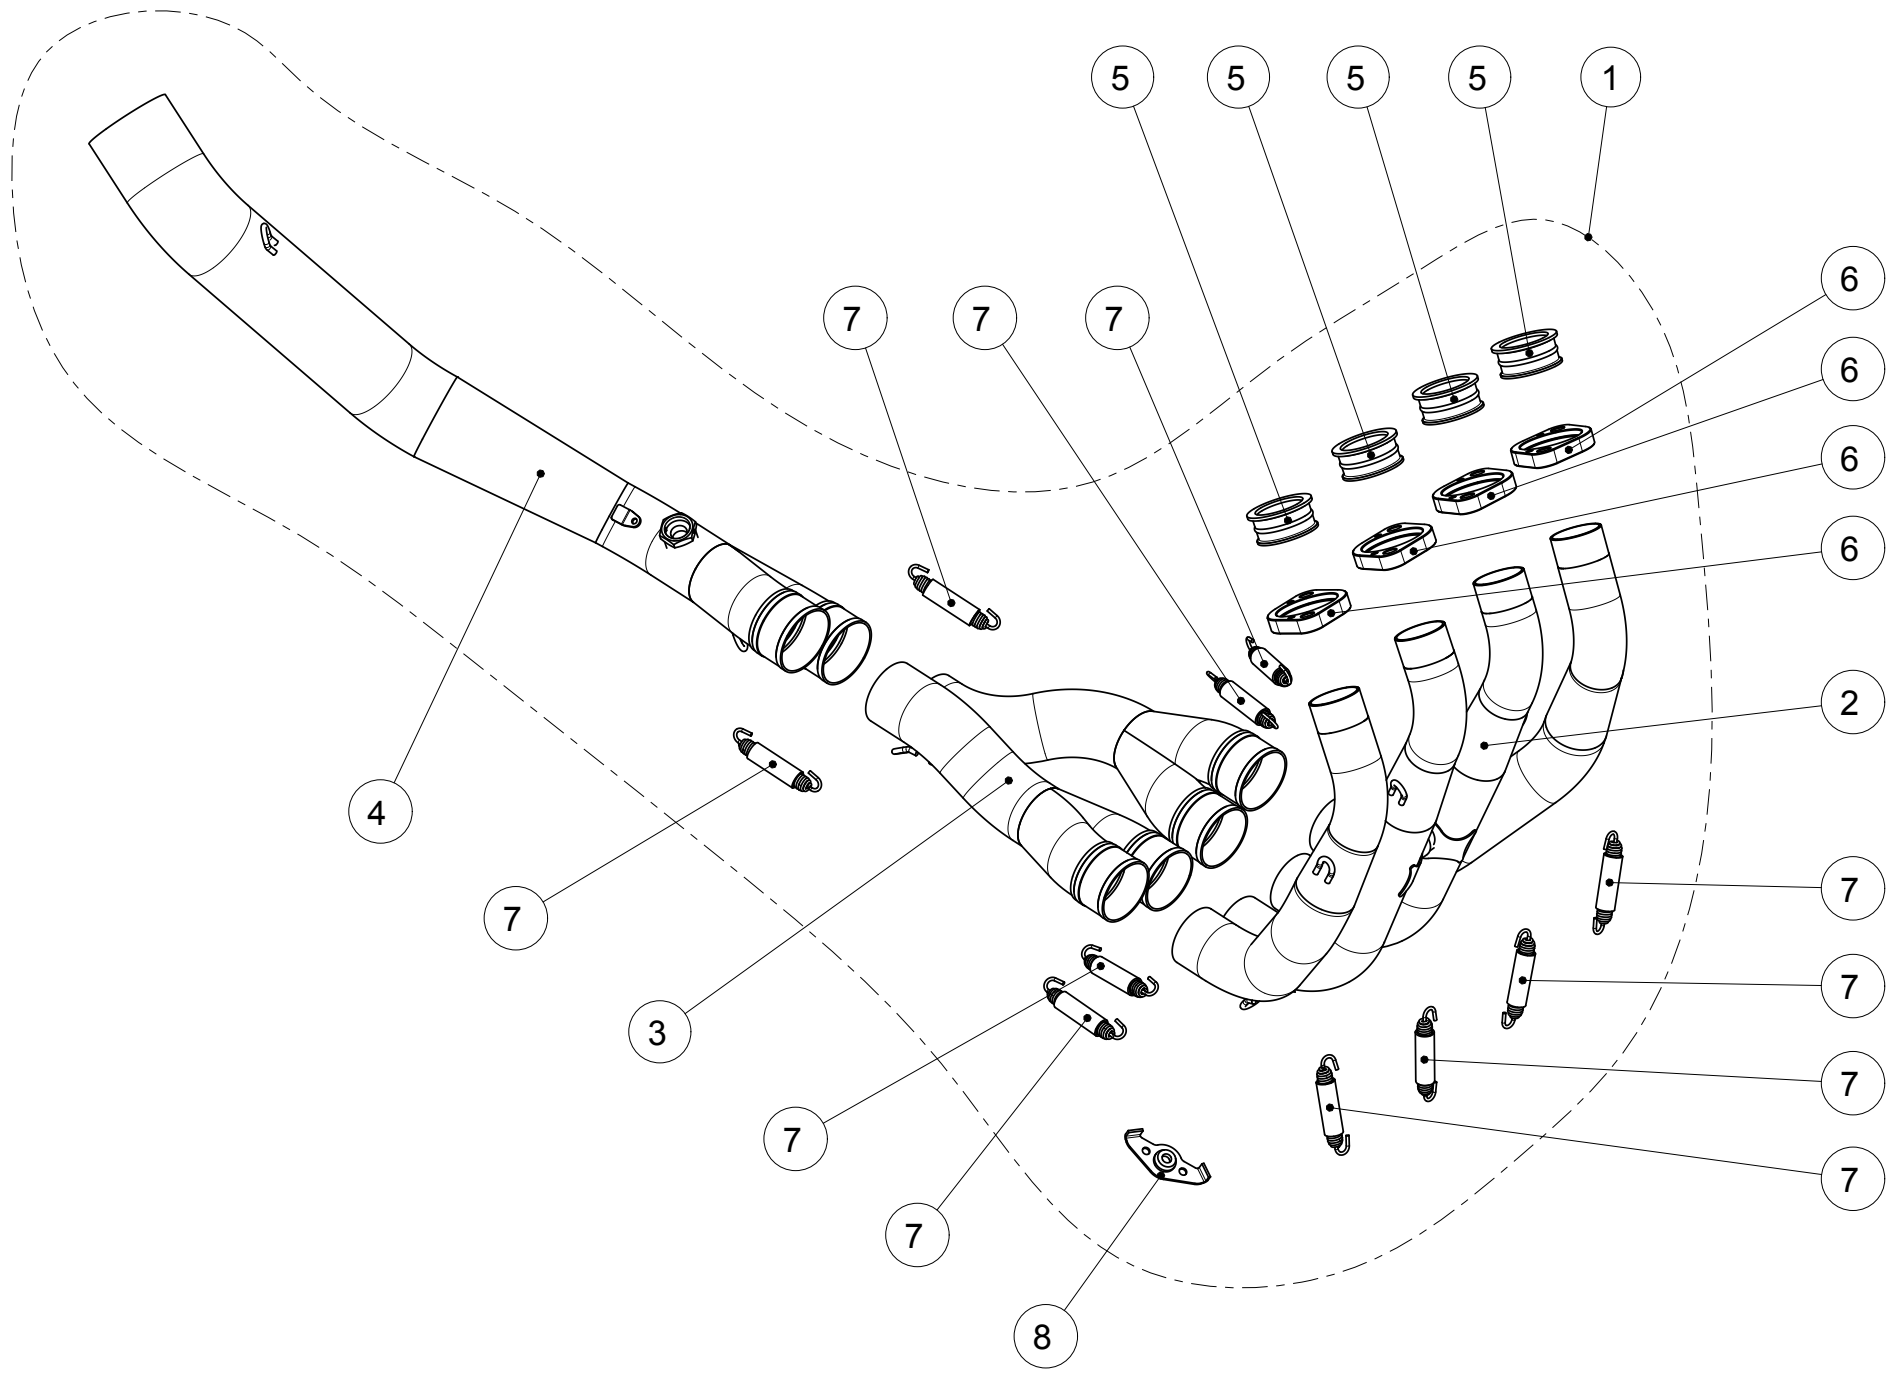

WARNING! IN CASE OF COMBINATION WITH RACING LINE TUBE SET,
MUFFLER HOMOLOGATION IS NOT VALID!

No.	SALES CODE	DESCRIPTION	QTY.
1	E-S6R6	header optional (SS)	1
2	H-S6R8	header set SS	1
3	C-S6R6	collector SS	1
4	L-S6R8	link pipe SS	1
5	P-94	inner sleeve SS	4
6	P-F1	flange TI	4
7	P-S1	spring	12
8	P-X48	bracket SS	1