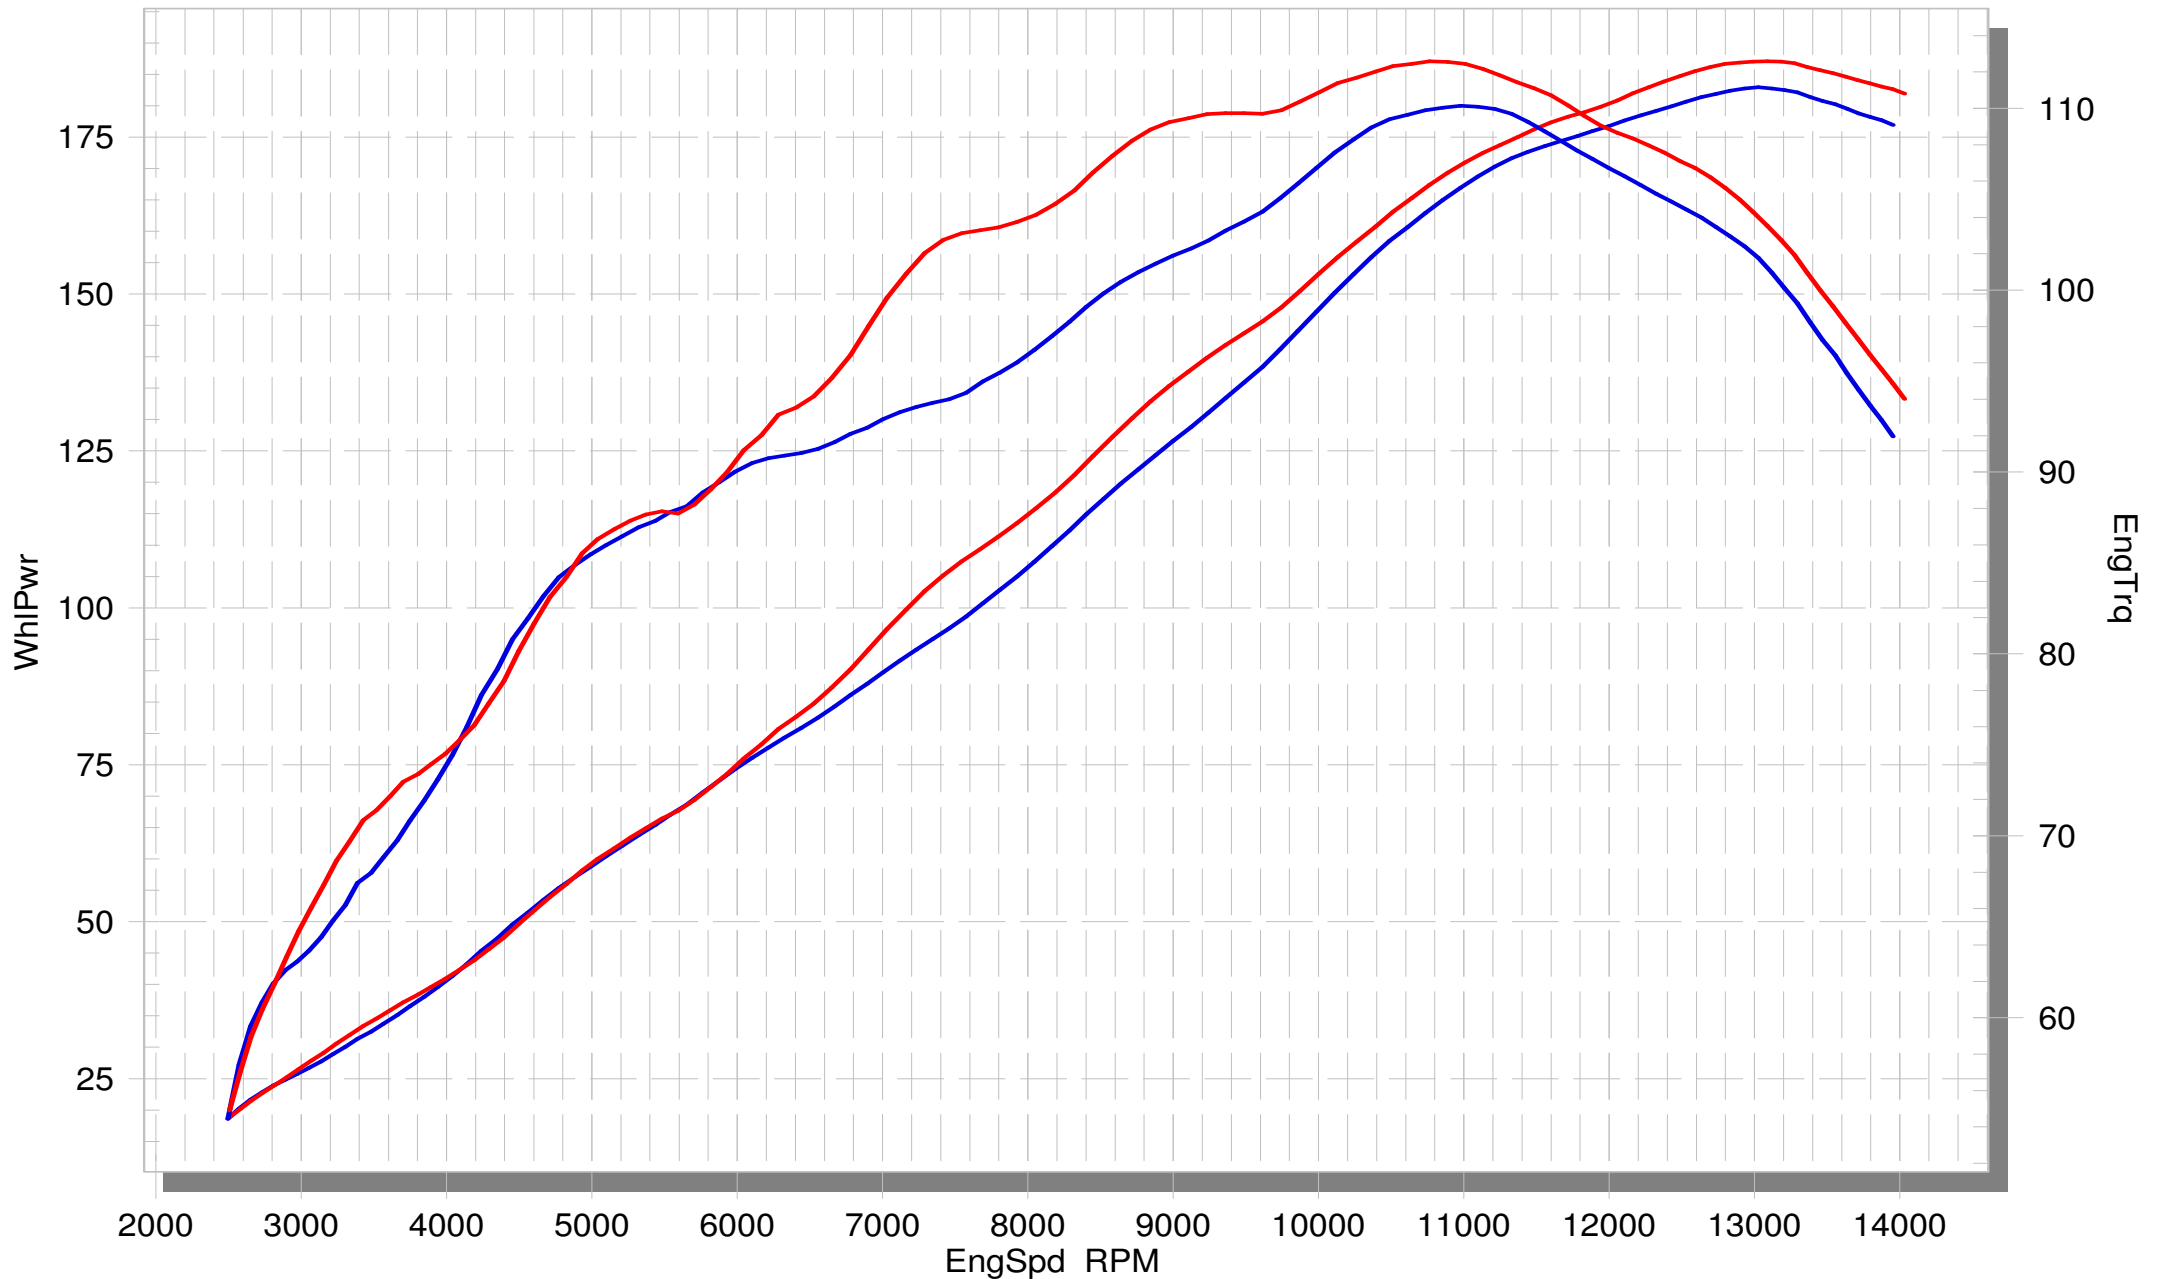

# SUZUKI GSX-R 1000

STOCK

SLIP-ON EC-ECE approved (WO Noise Insert) with Opt Headers

SuperFlow WinDyn™ V

On our website you can discover more about exhaust parts.