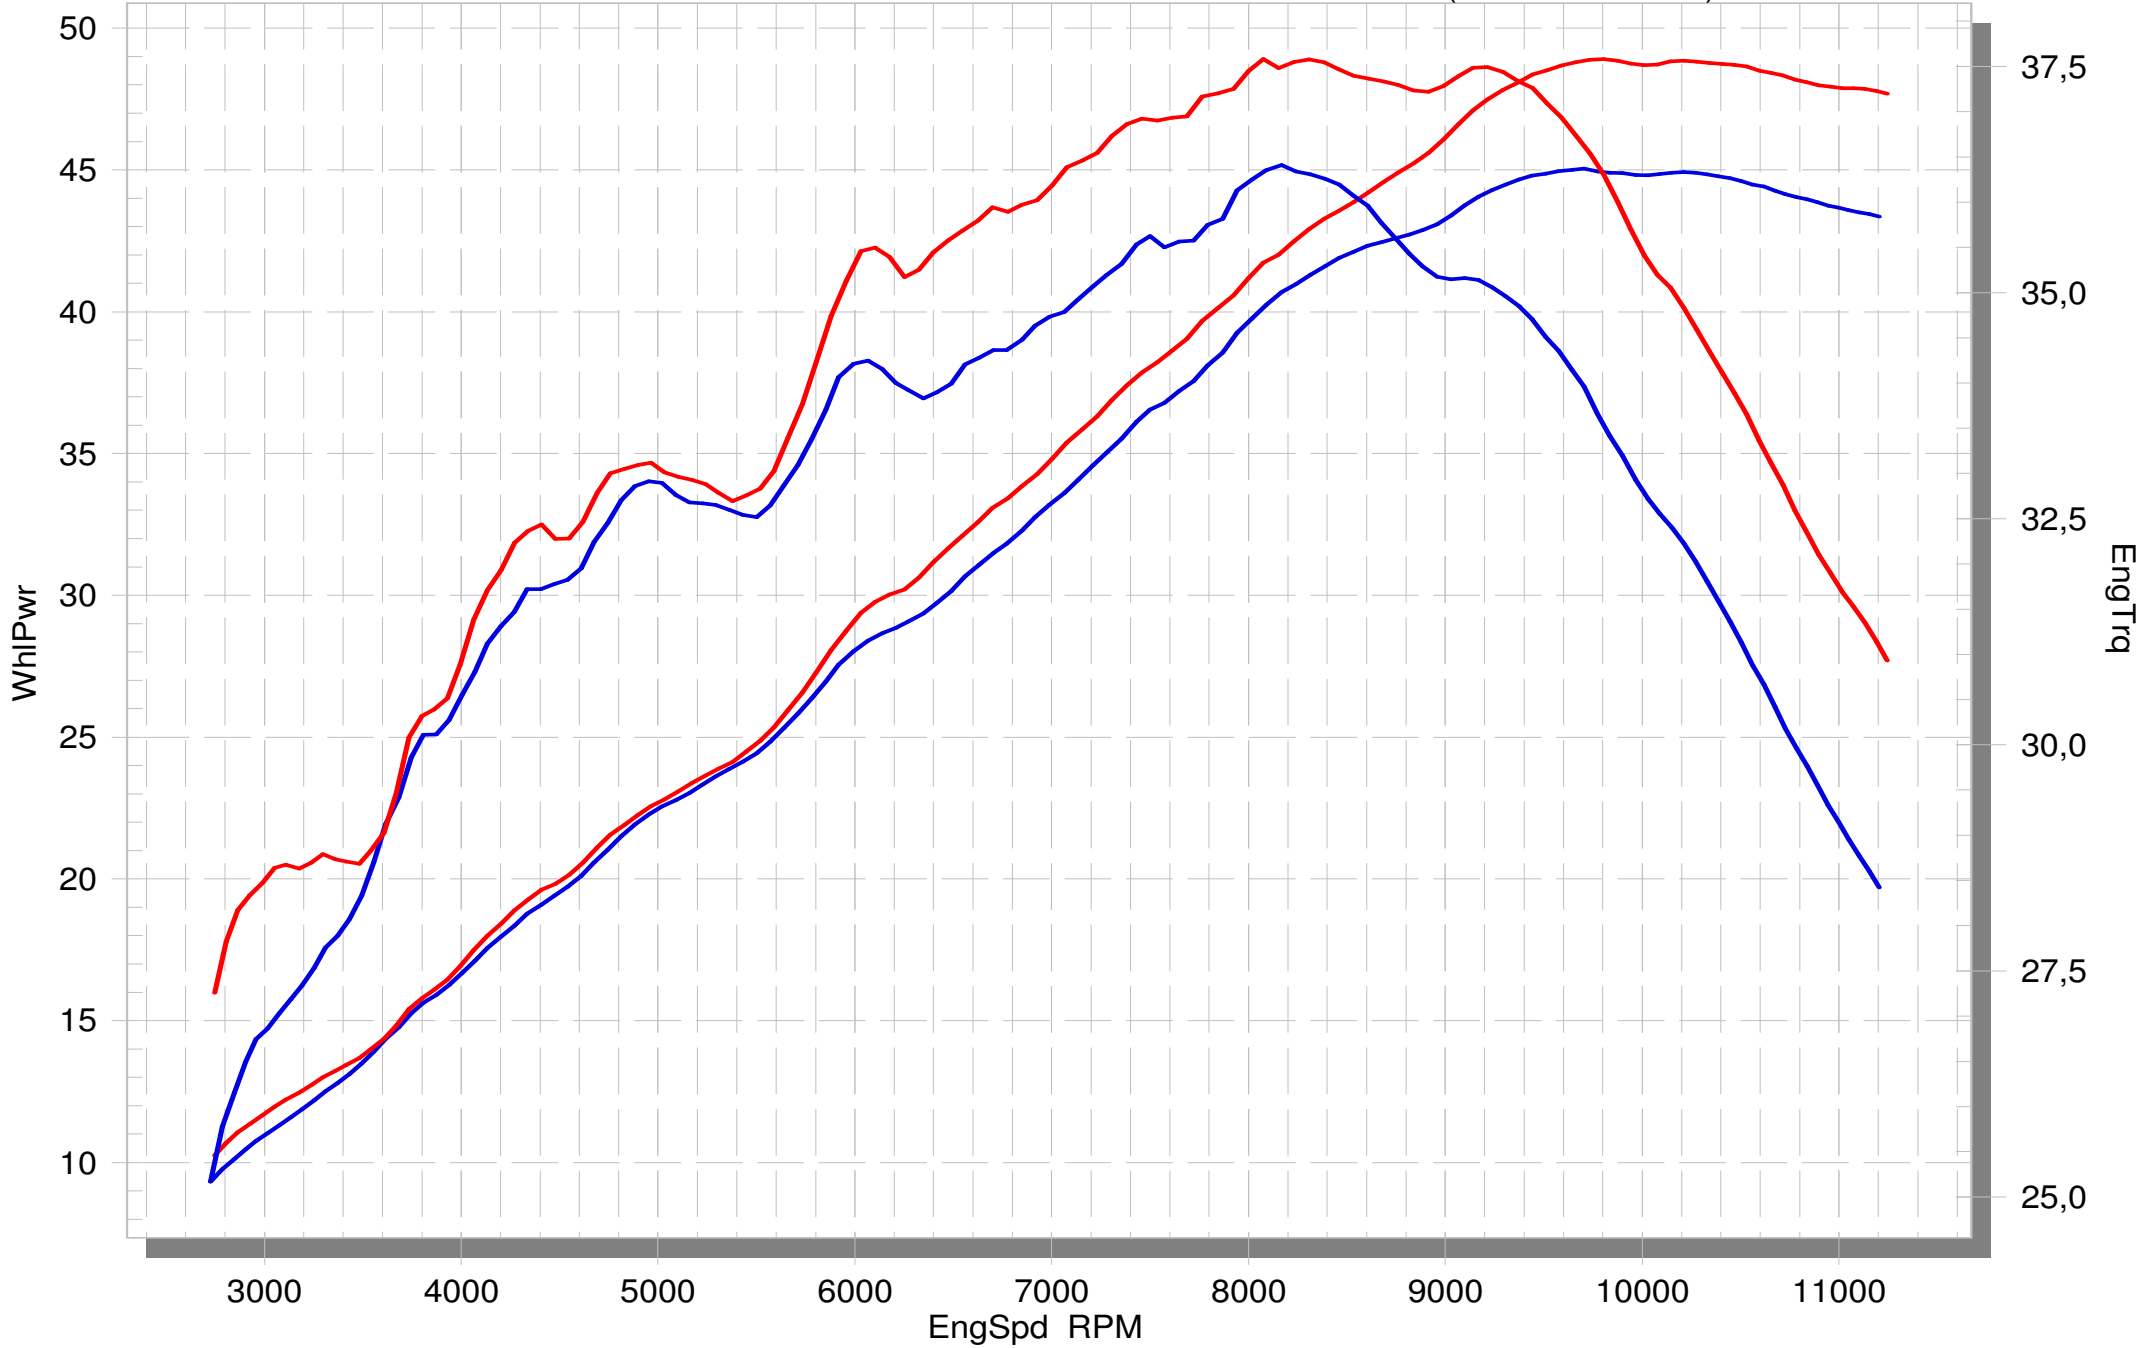

KAWASAKI NINJA 400

STOCK

RACING (WO Noise Insert)

SuperFlow WinDyn™ V

On our website you can discover more about exhaust parts.