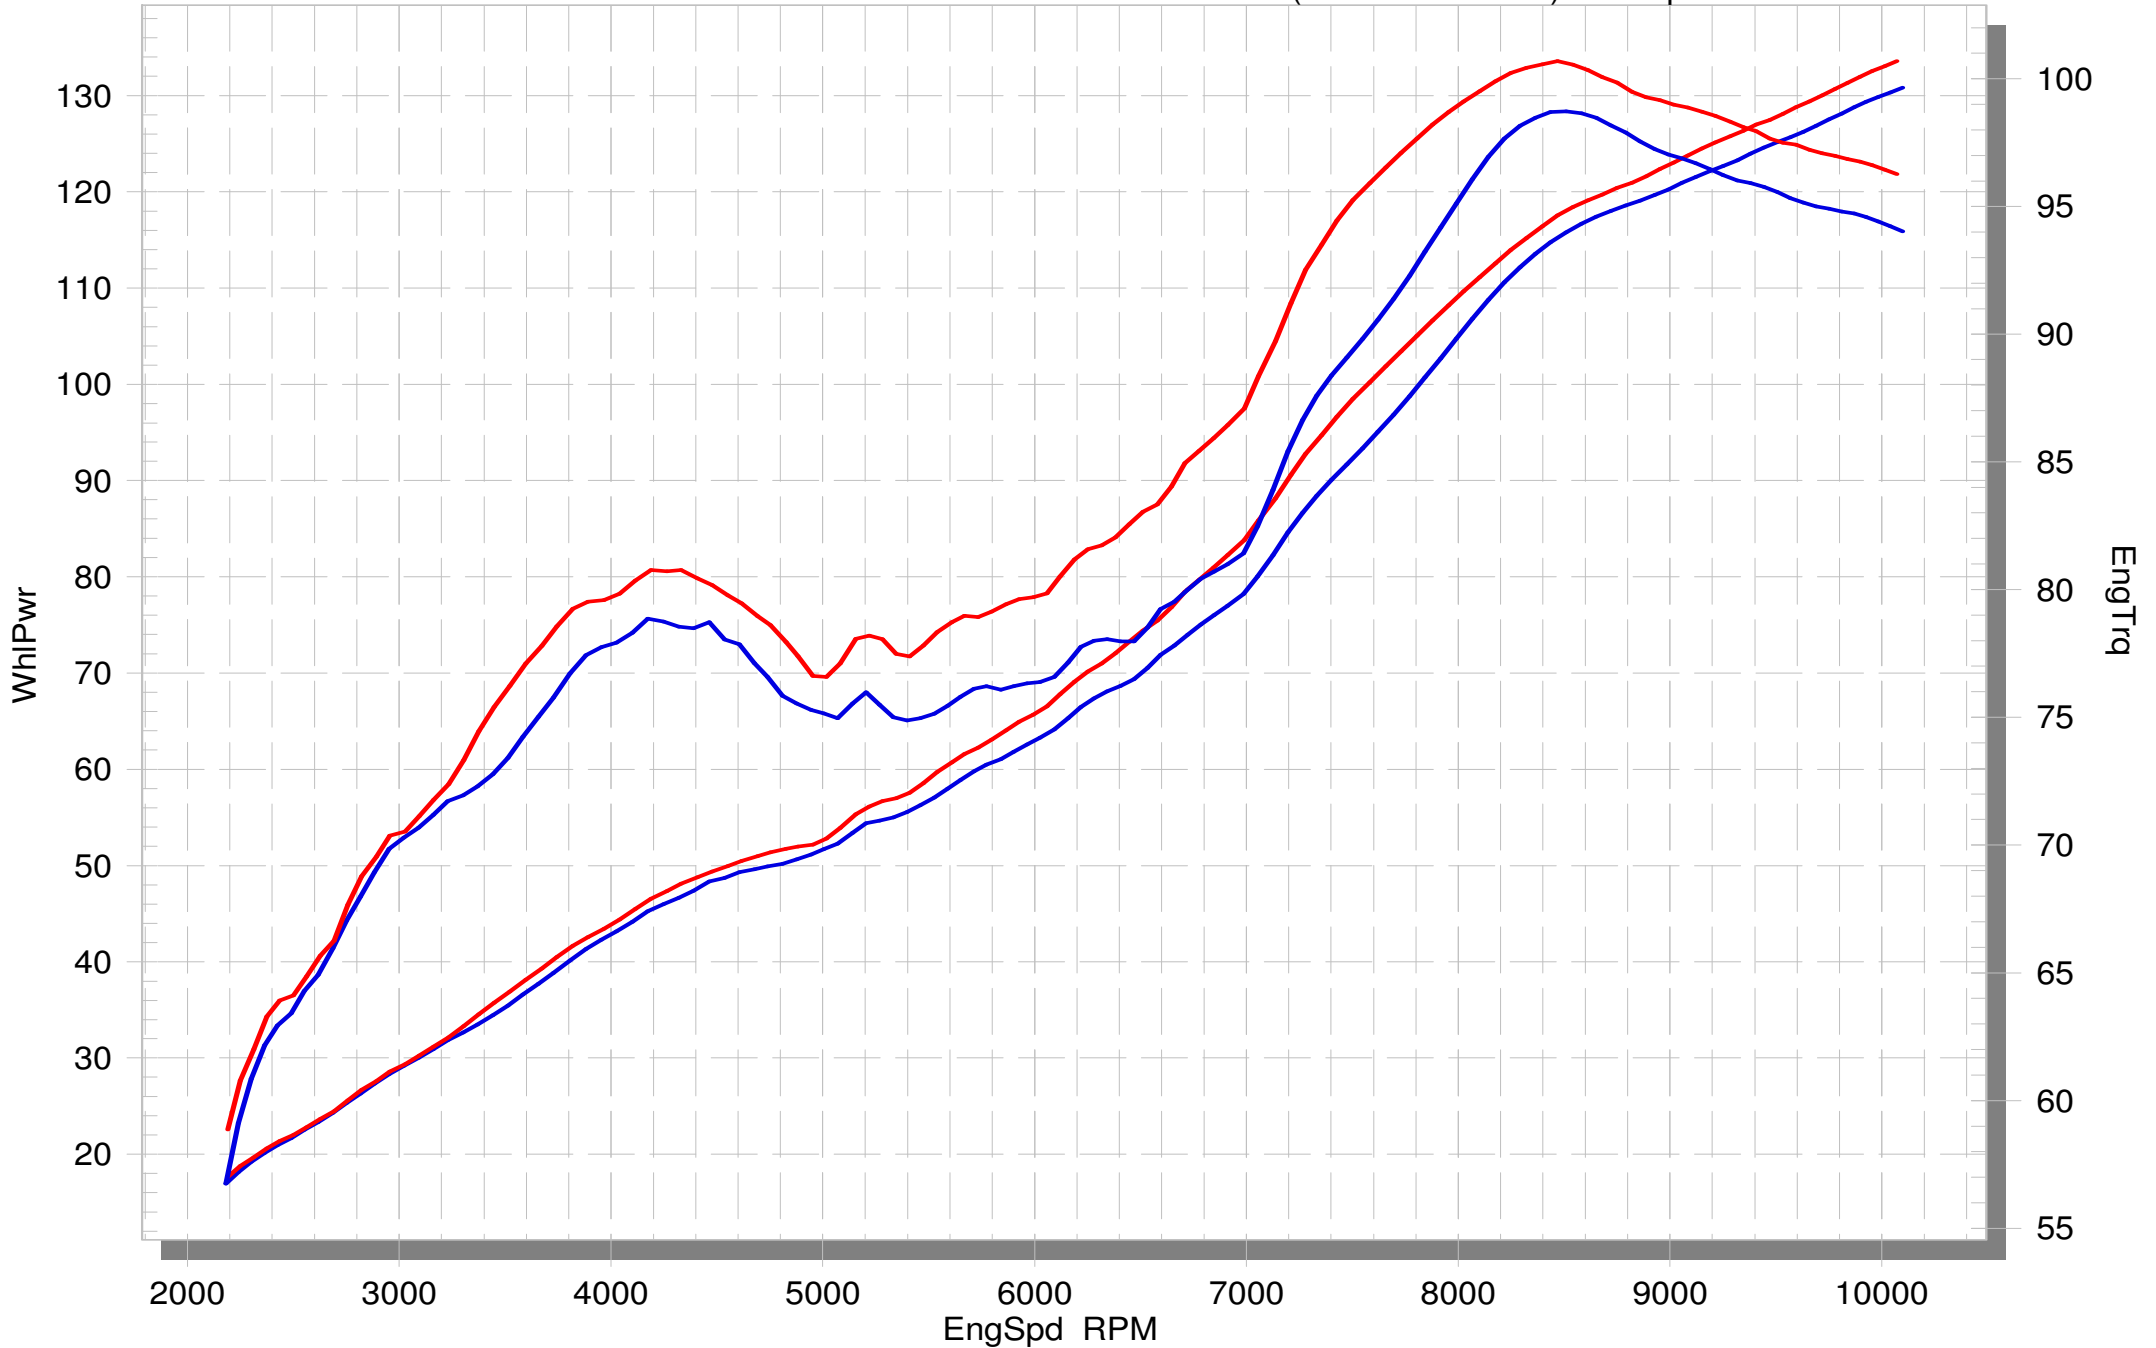

Honda CB1000R

STOCK

SLIP-ON (WO Noise Insert) with Optional Headers

SuperFlow WinDyn™ V

On our website you can discover more about exhaust parts.