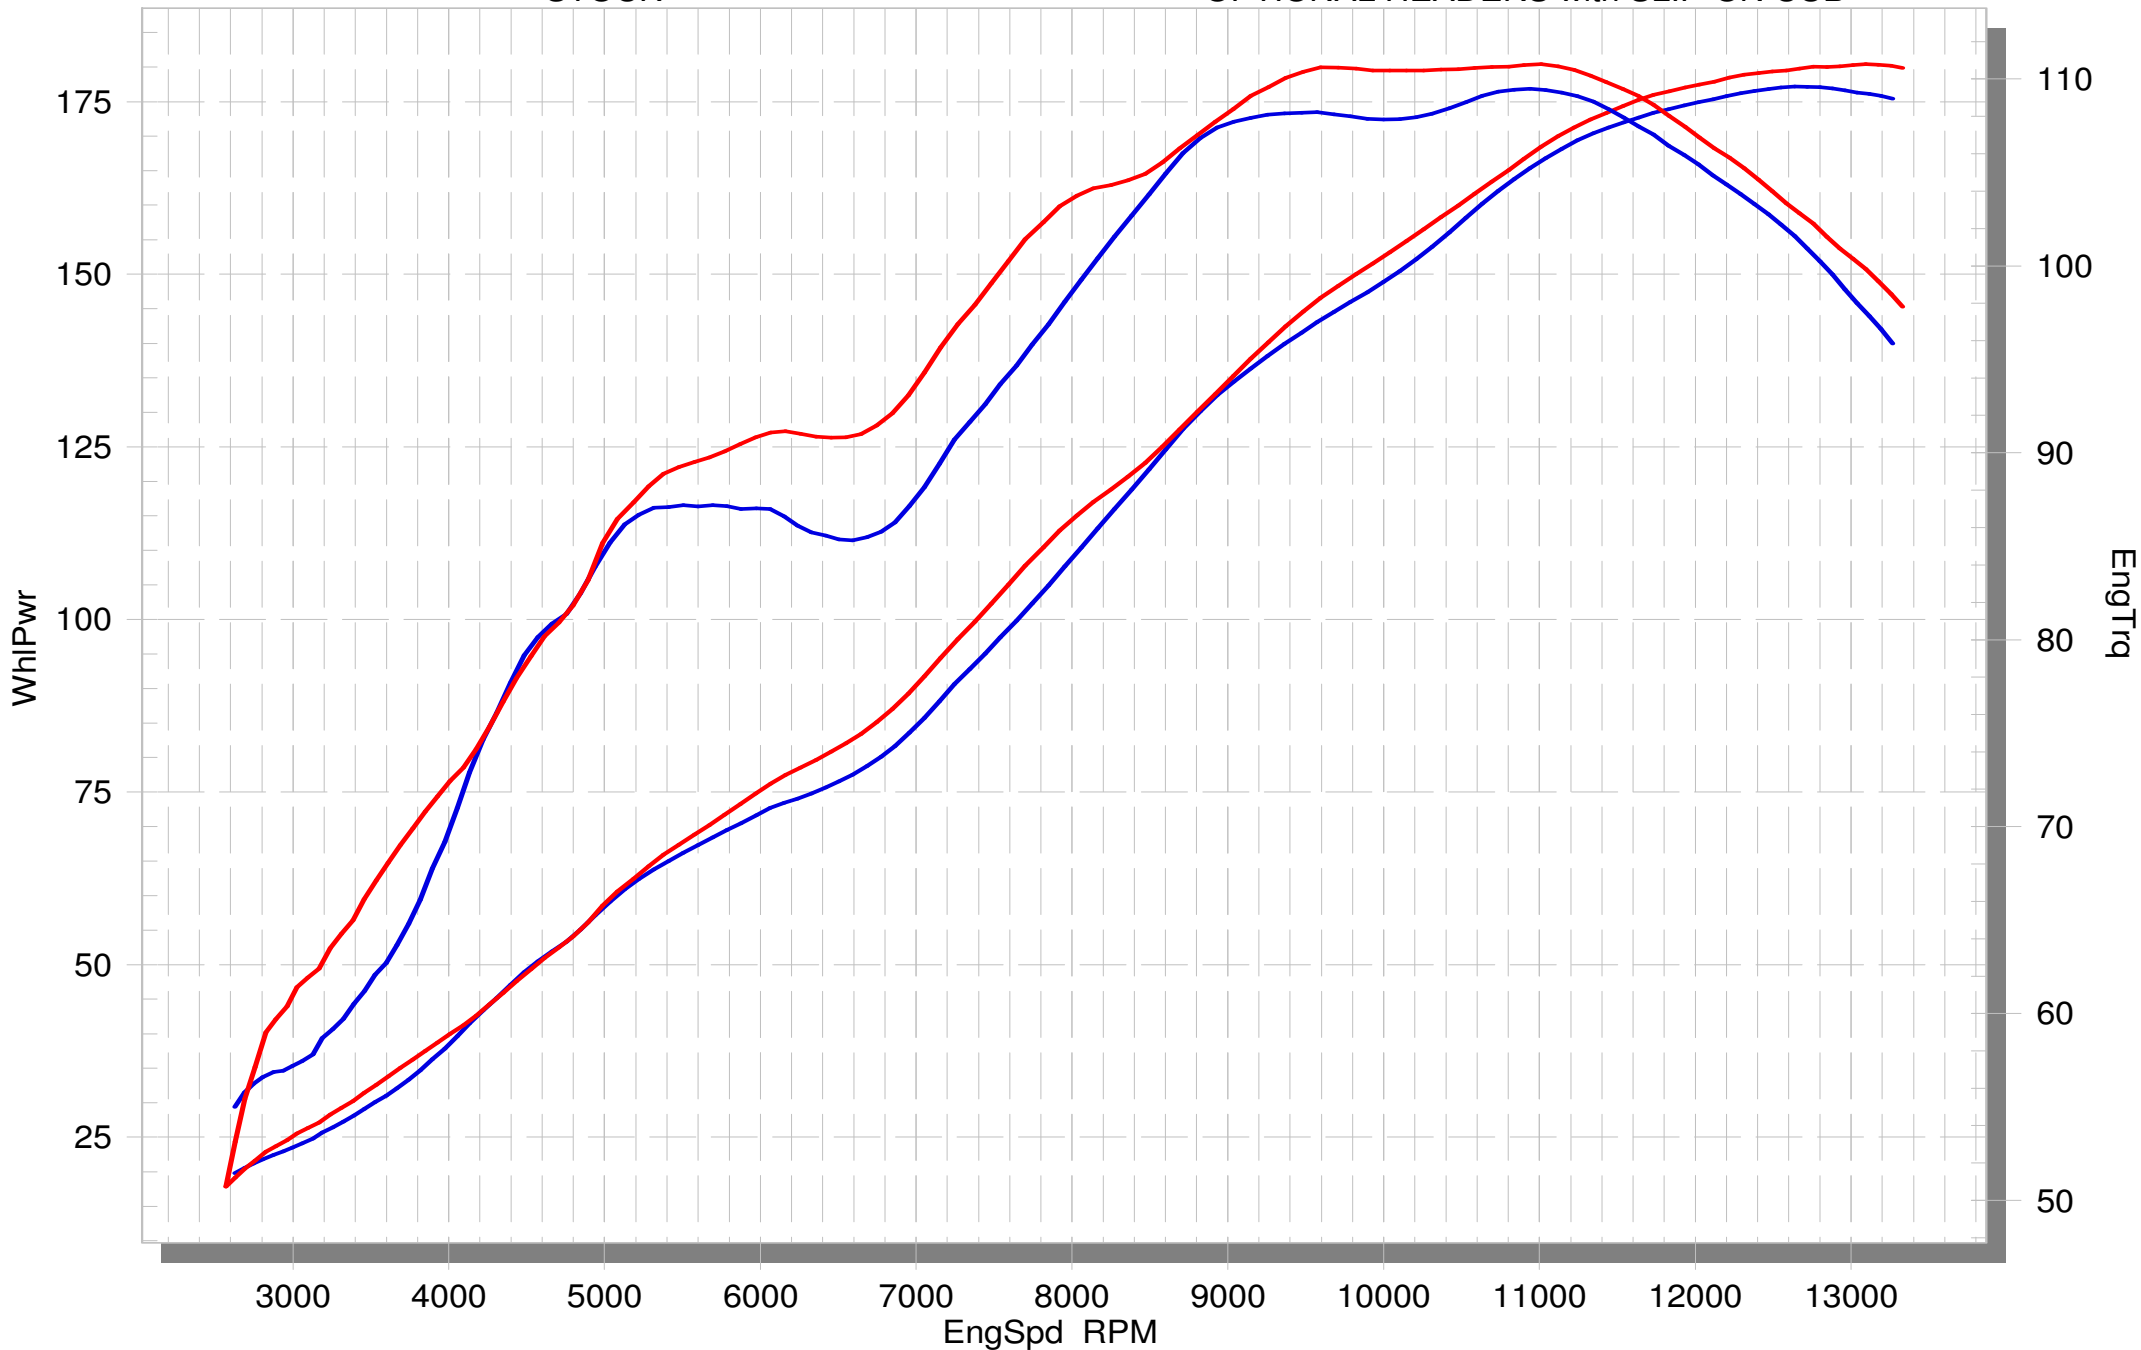

# HONDA CBR1000RR

 STOCK

 OPTIONAL HEADERS with SLIP-ON CUB

SuperFlow WinDyn™ V

On our website you can discover more about exhaust parts.