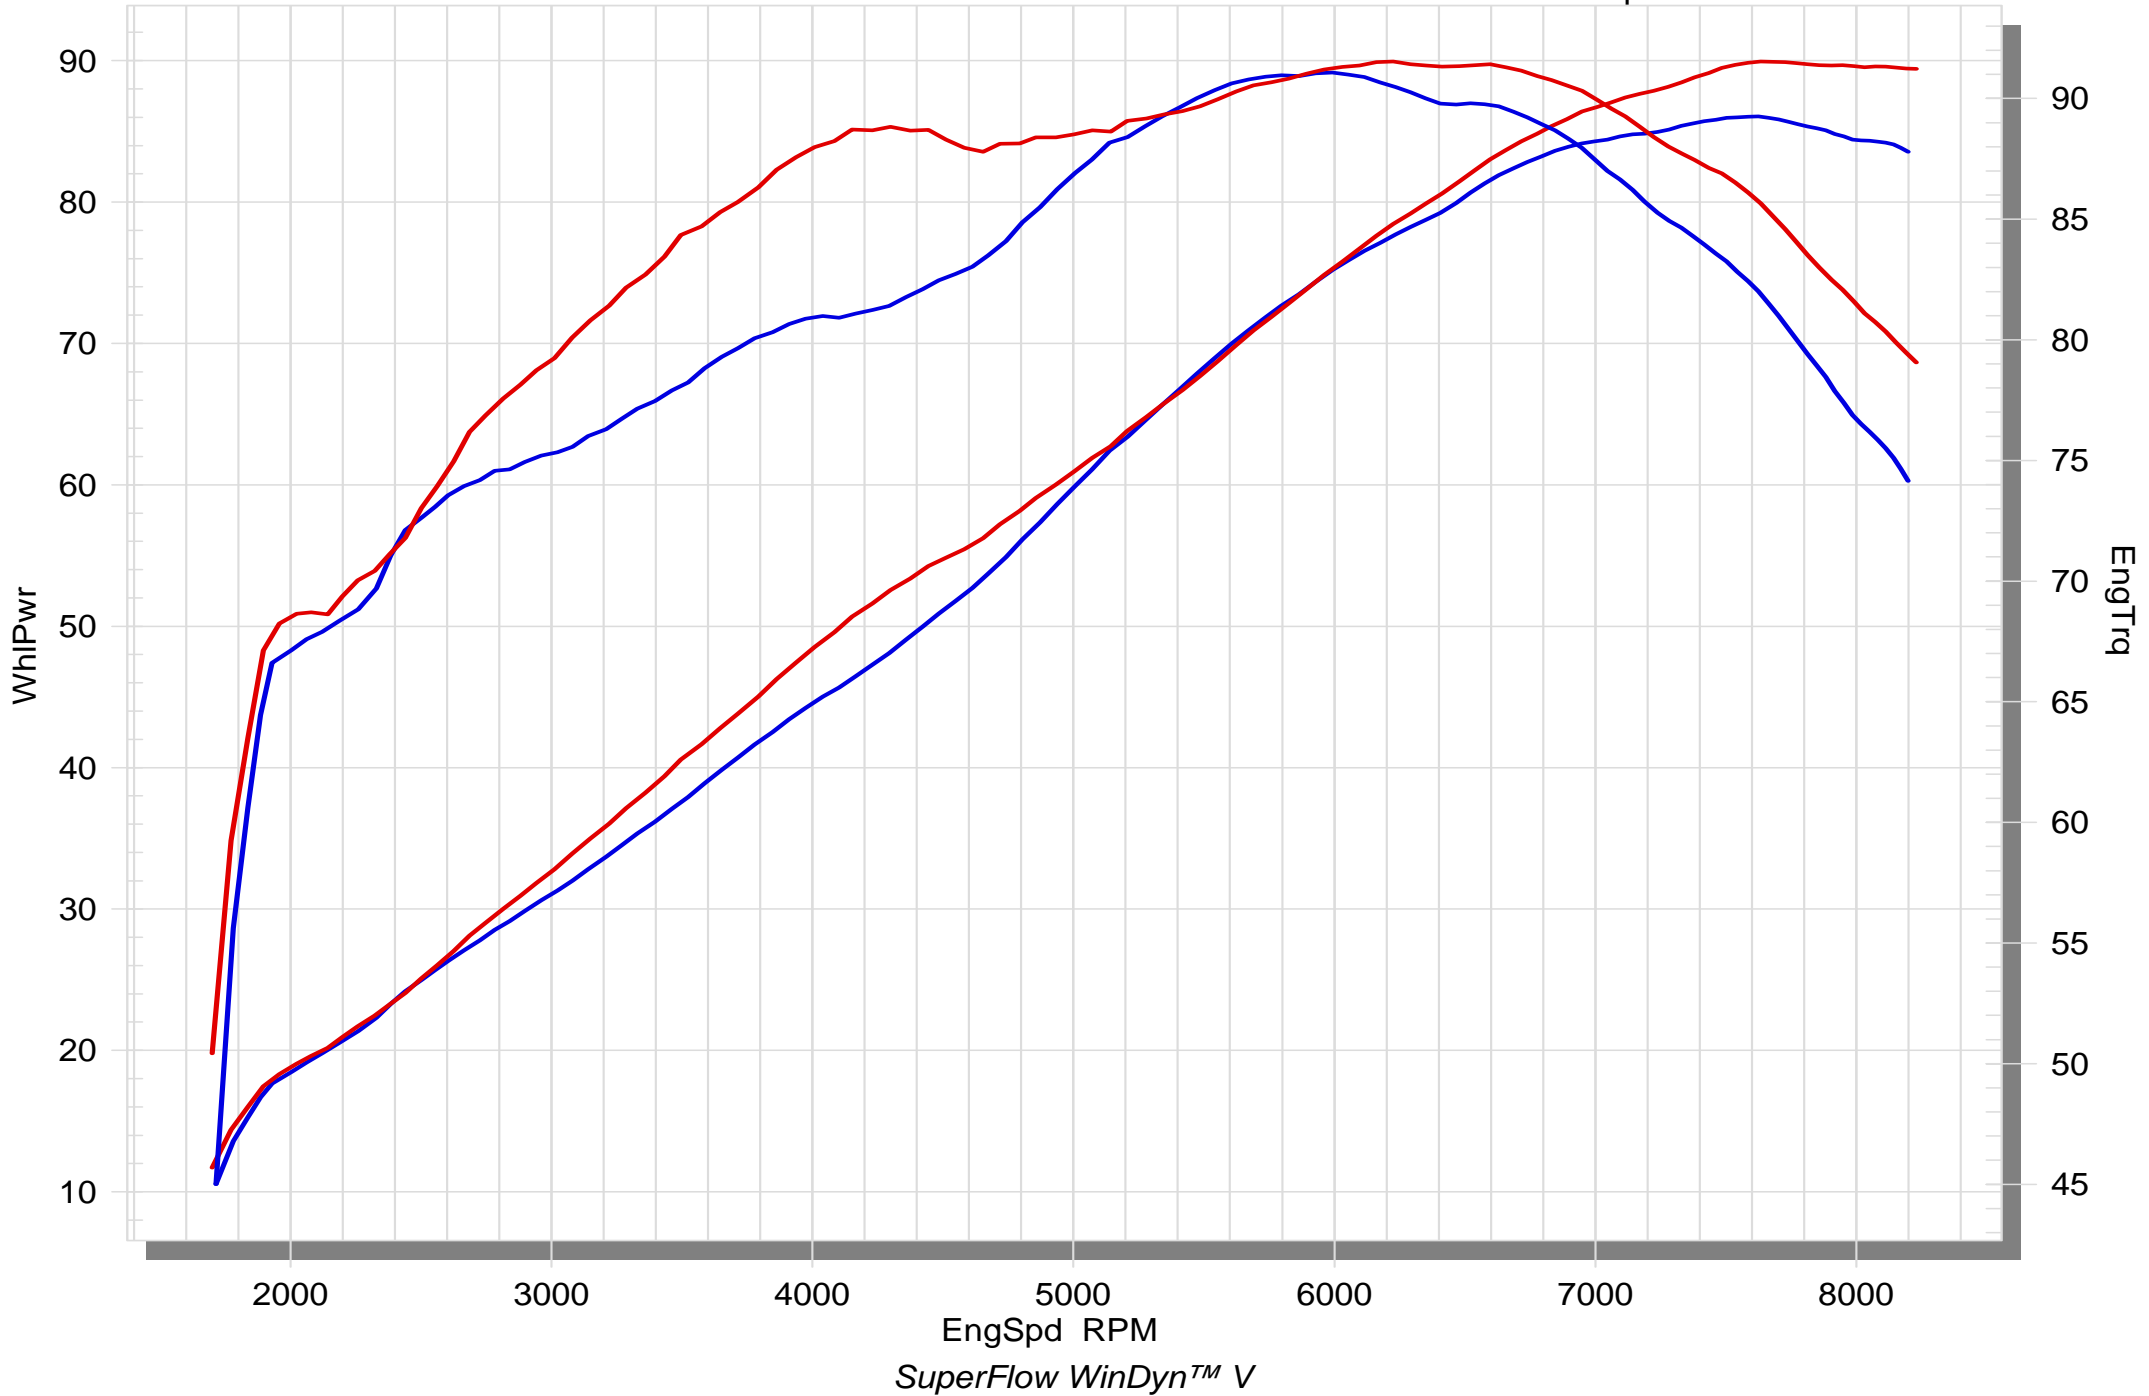

# HONDA CRF1000L Africa Twin

STOCK

SLIP-ON wo inserts with Optional Header

# HONDA CRF1000L Africa Twin

STOCK

SLIP-ON with Optional Header