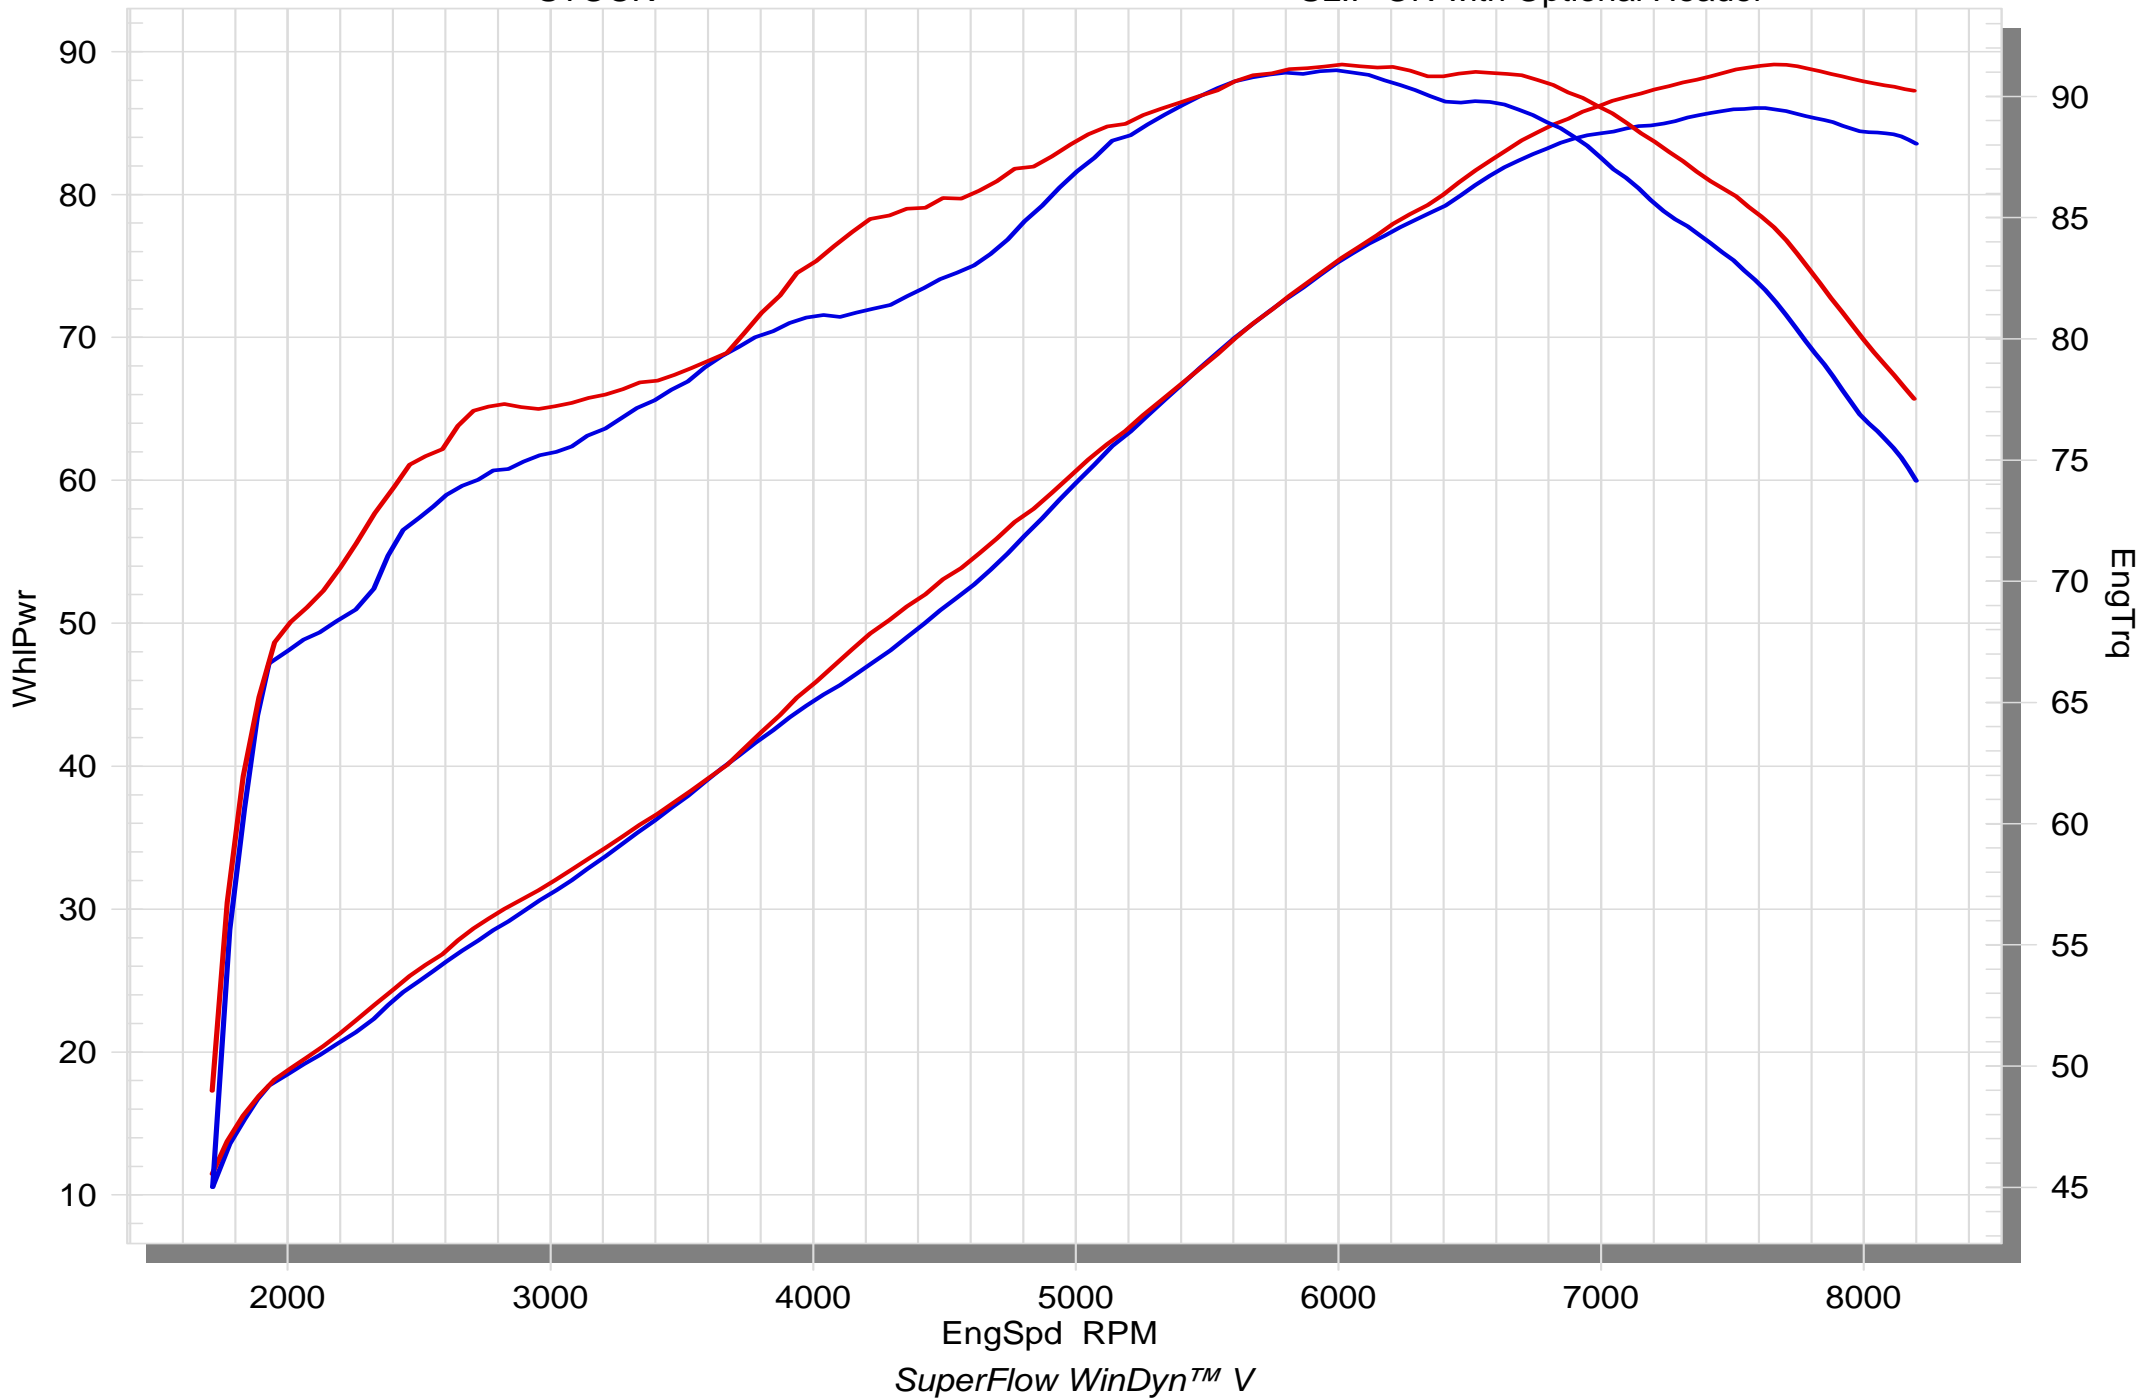

# HONDA CRF1000L Africa Twin

STOCK

SLIP-ON wo inserts with Optional Header

# HONDA CRF1000L Africa Twin

STOCK

SLIP-ON with Optional Header