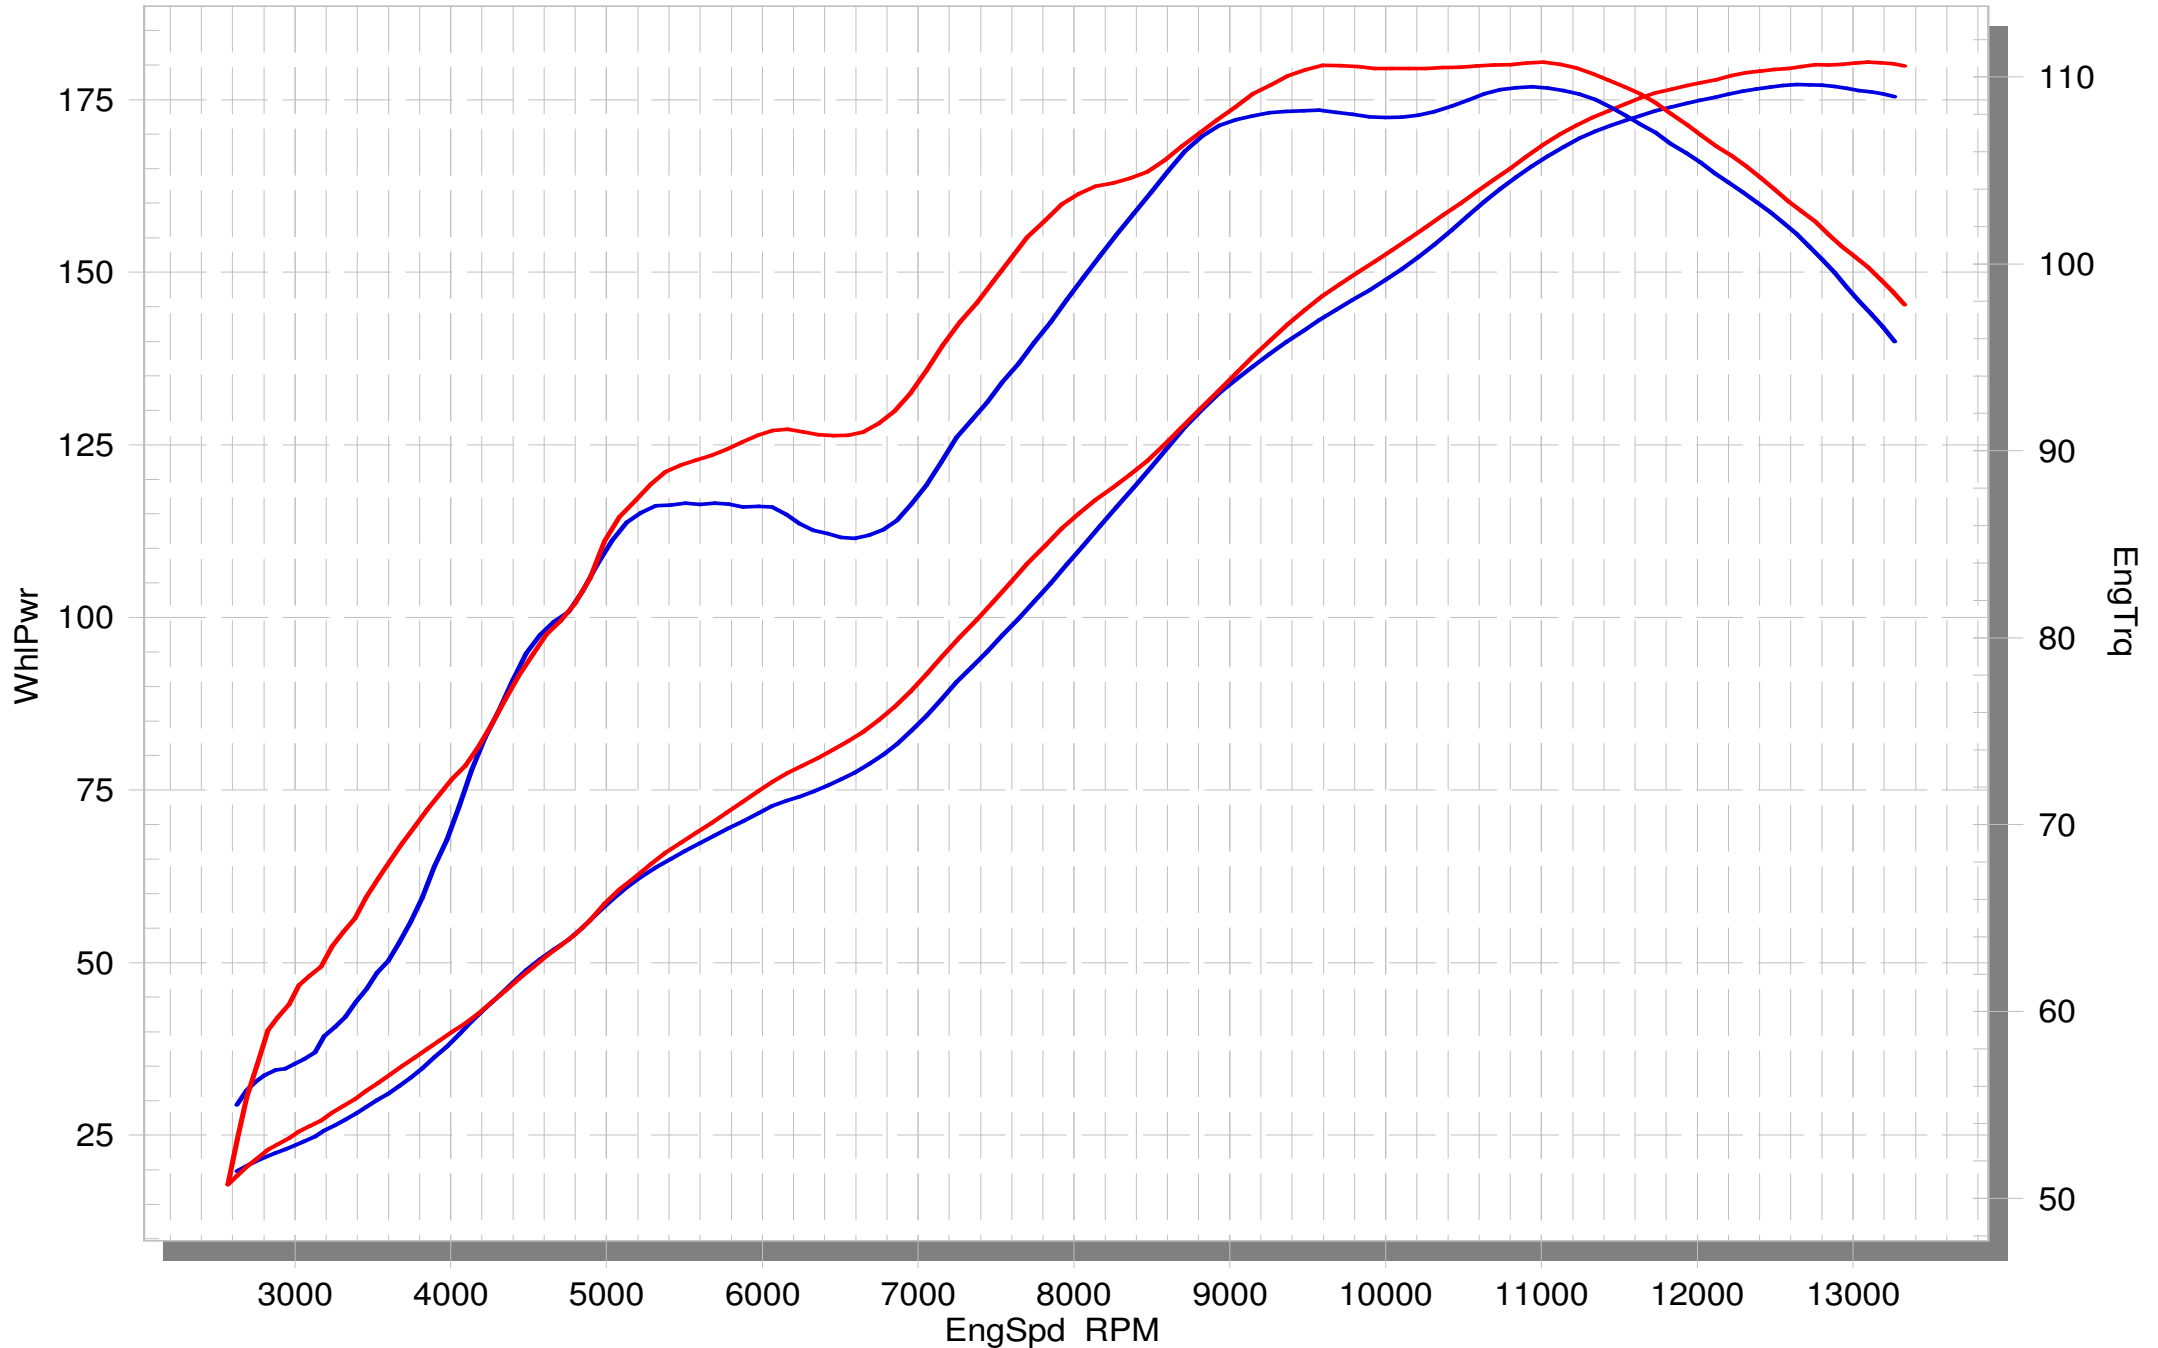

HONDA CBR1000RR

STOCK

OPTIONAL HEADERS with SLIP-ON CUB

SuperFlow WinDyn™ V

On our website you can discover more about exhaust parts.