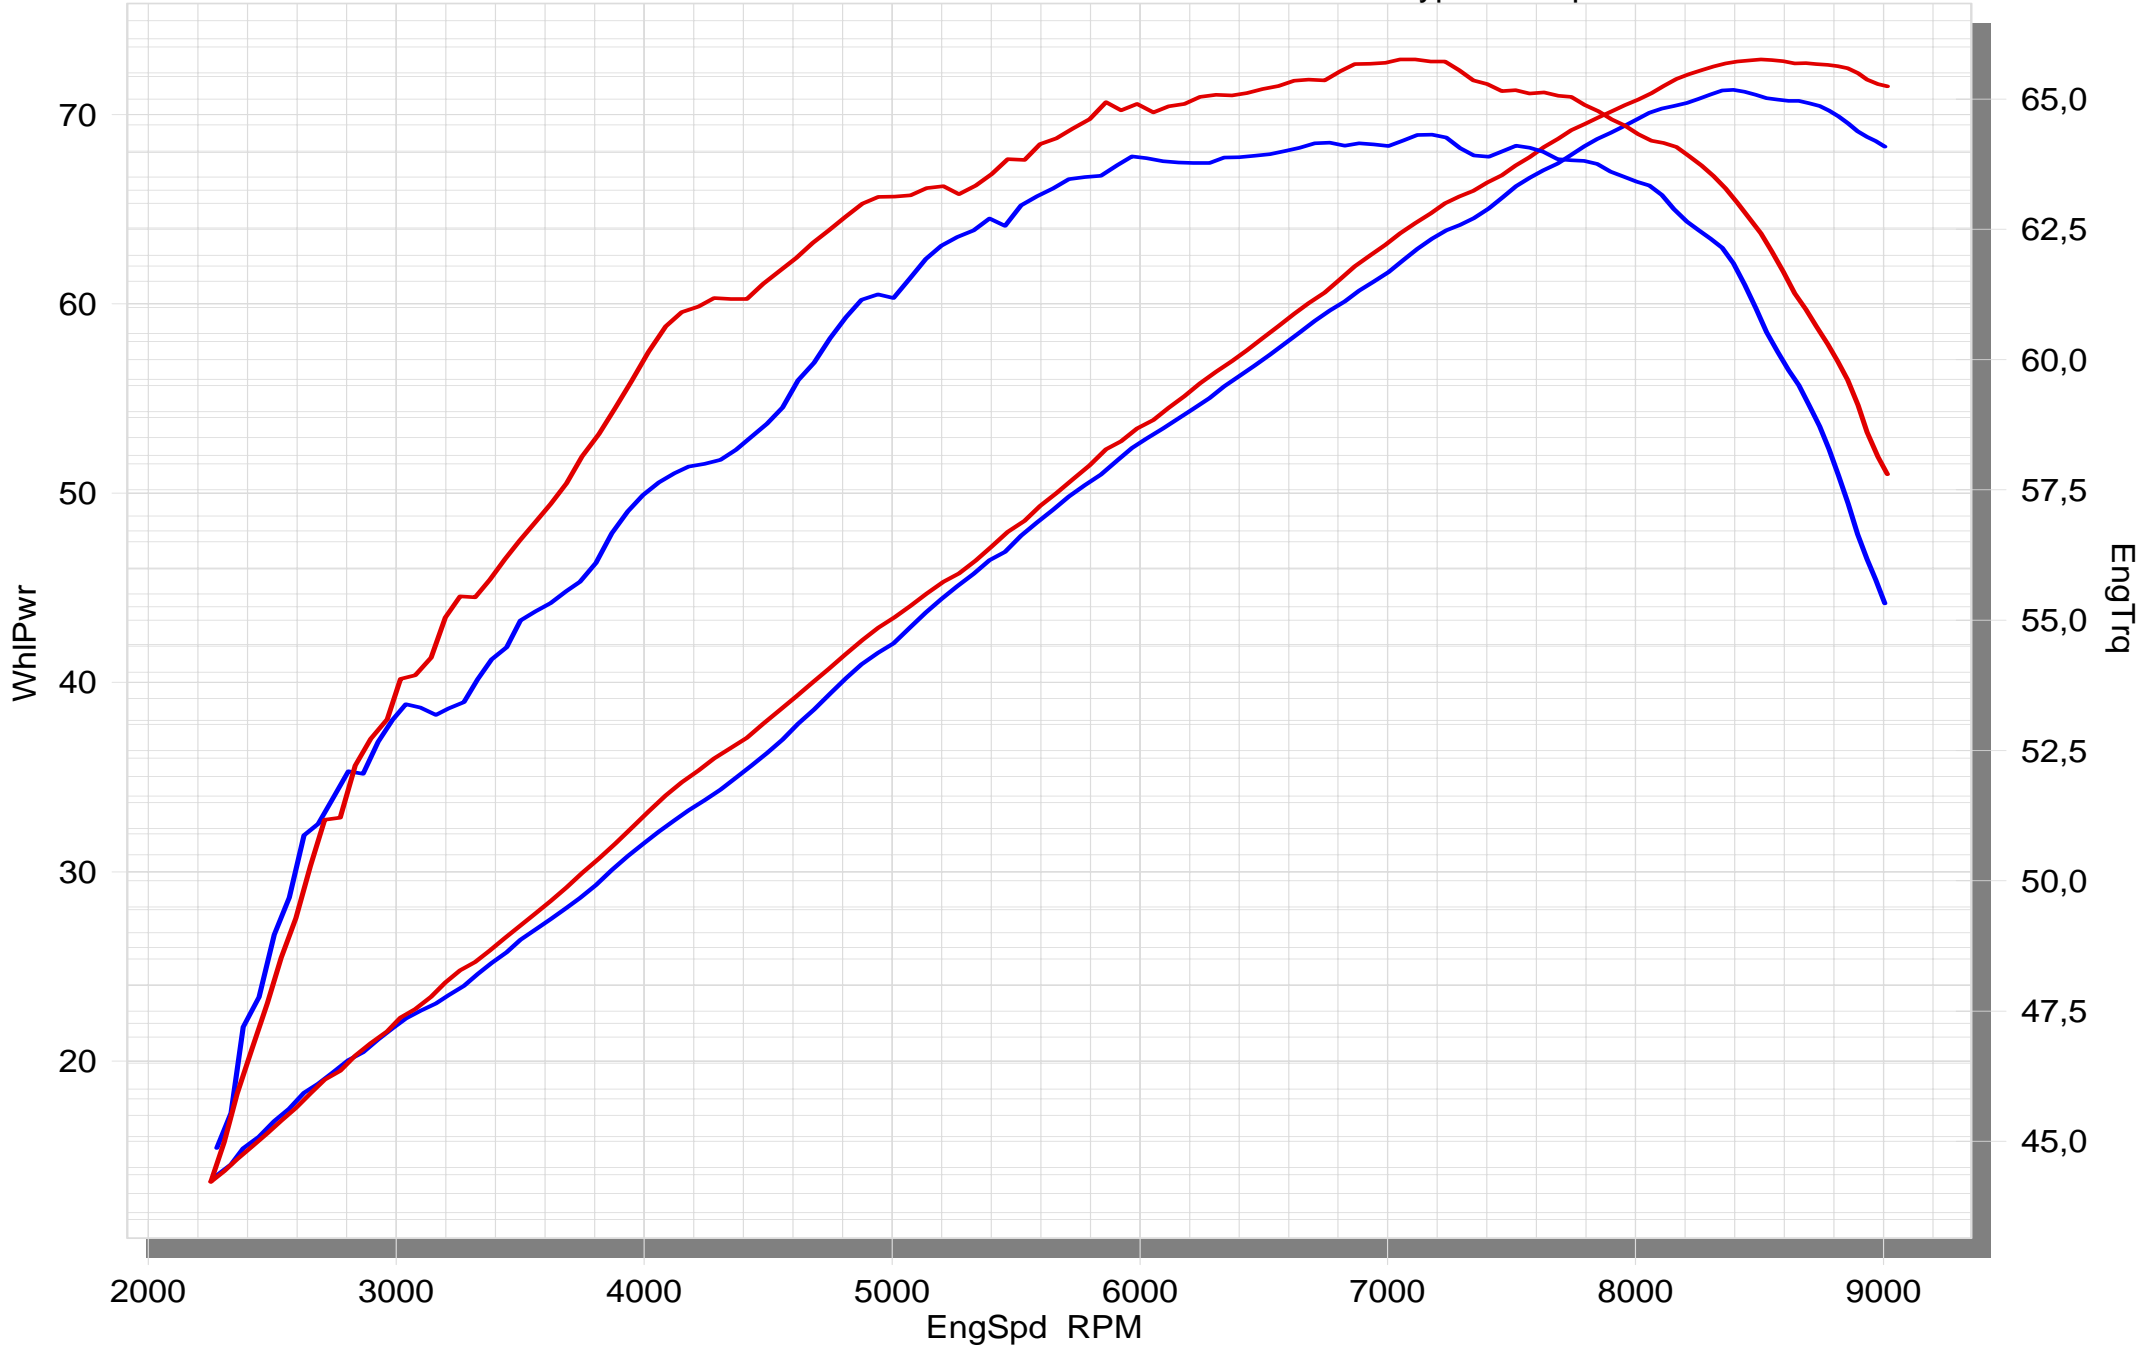

DUCATI SCRAMBLER

STOCK

SLIP-ON EC type with optional Headers

DUCATI SCRAMBLER

STOCK

SLIP-ON Open with optional Headers