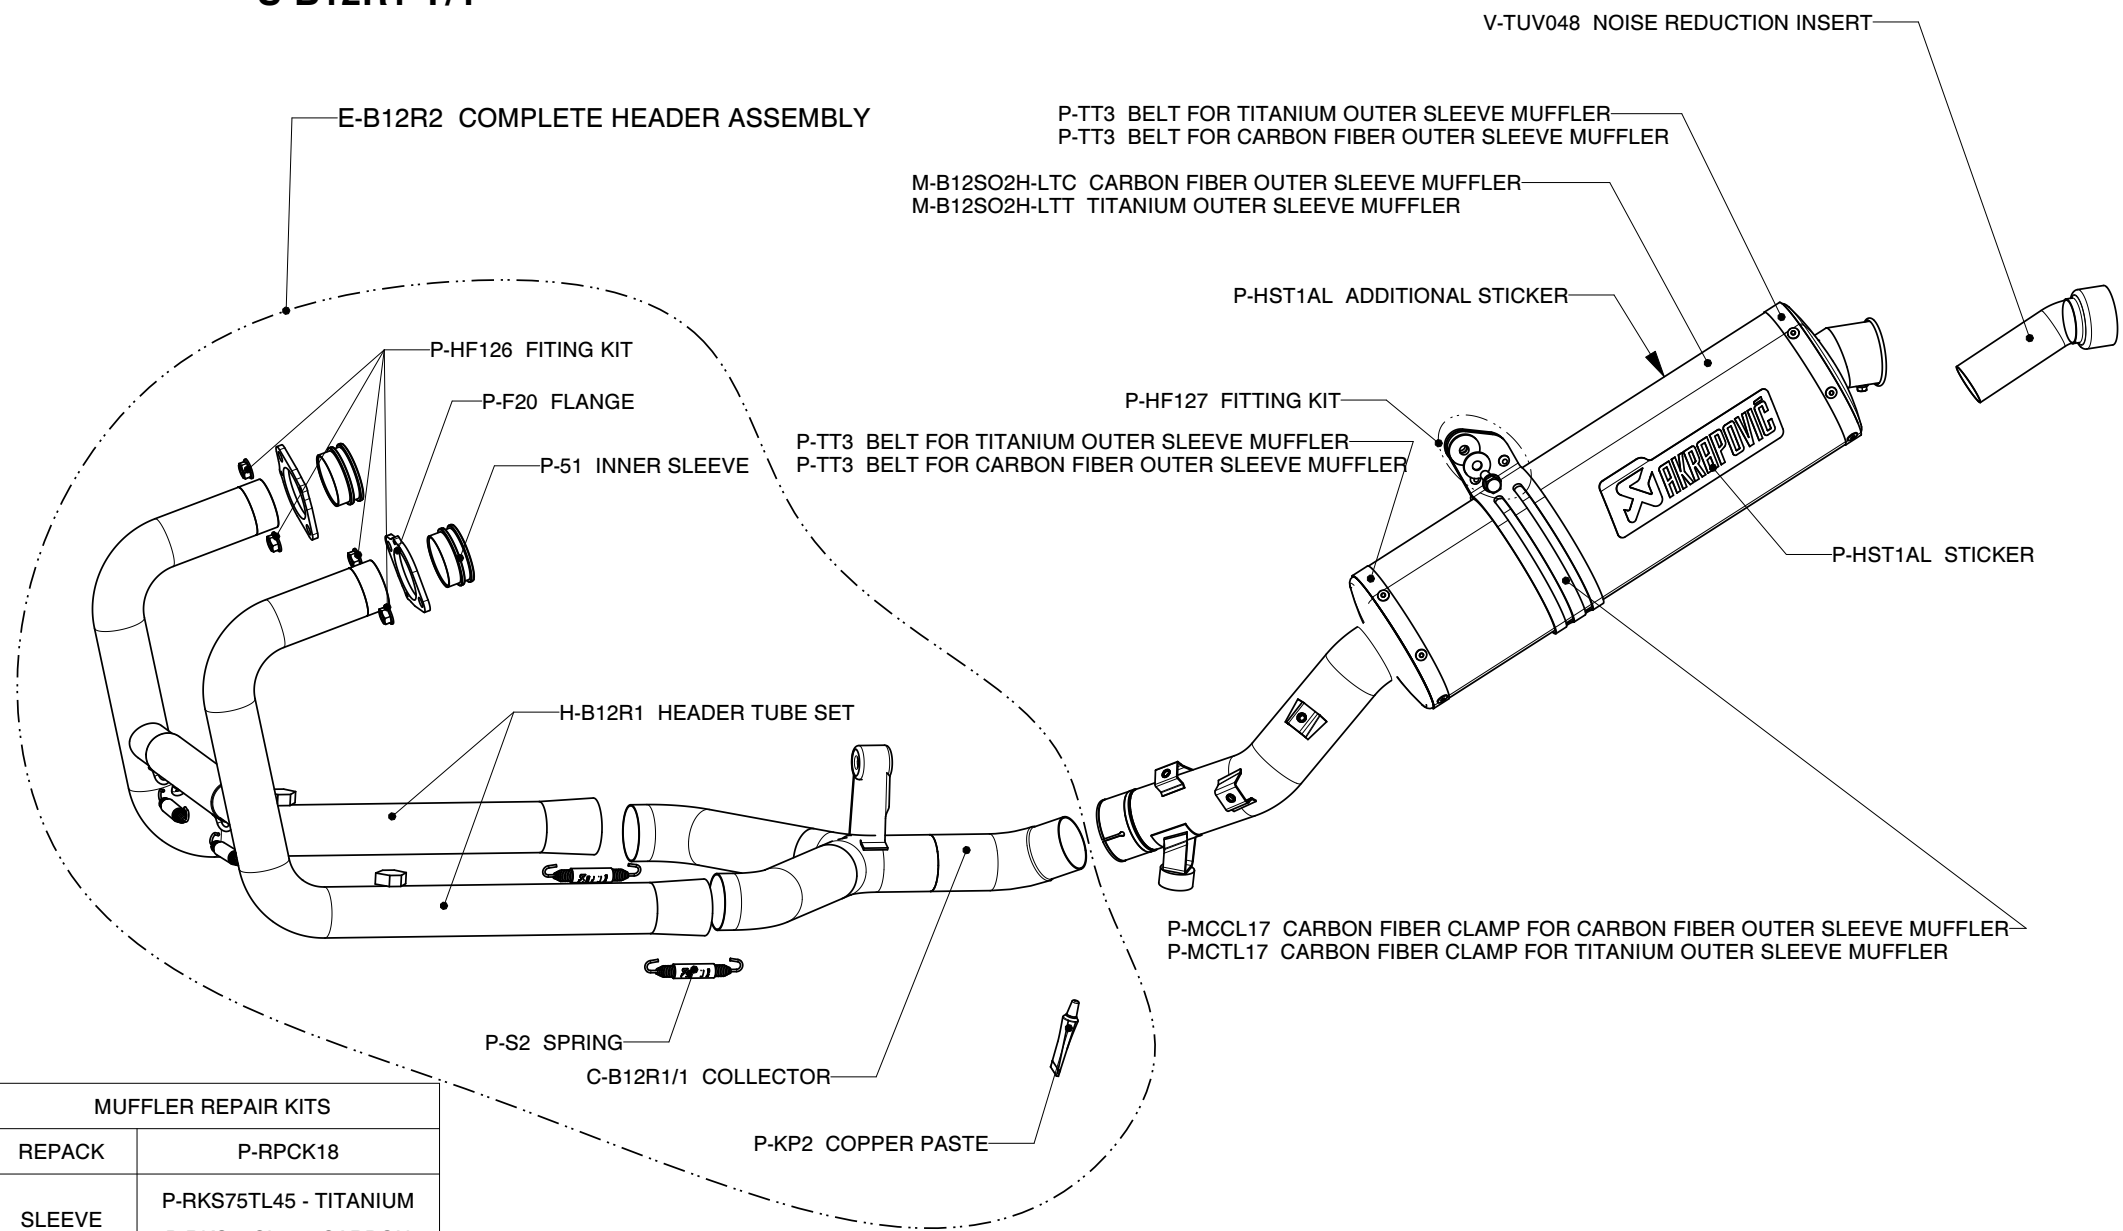

**BMW R1200 GS ,Complete exhaust system / RACING LINE tube set with Street legal SLIP ON Mufflers**  
**BMW R1200 GS ADVENTURE**  
**Product code: S-B12R1-C/1**  
**S-B12R1-T/1**

MUFFLER REPAIR KITS	
REPACK	P-RPCK18
SLEEVE	P-RKS75TL45 - TITANIUM
	P-RKS75CL45 - CARBON