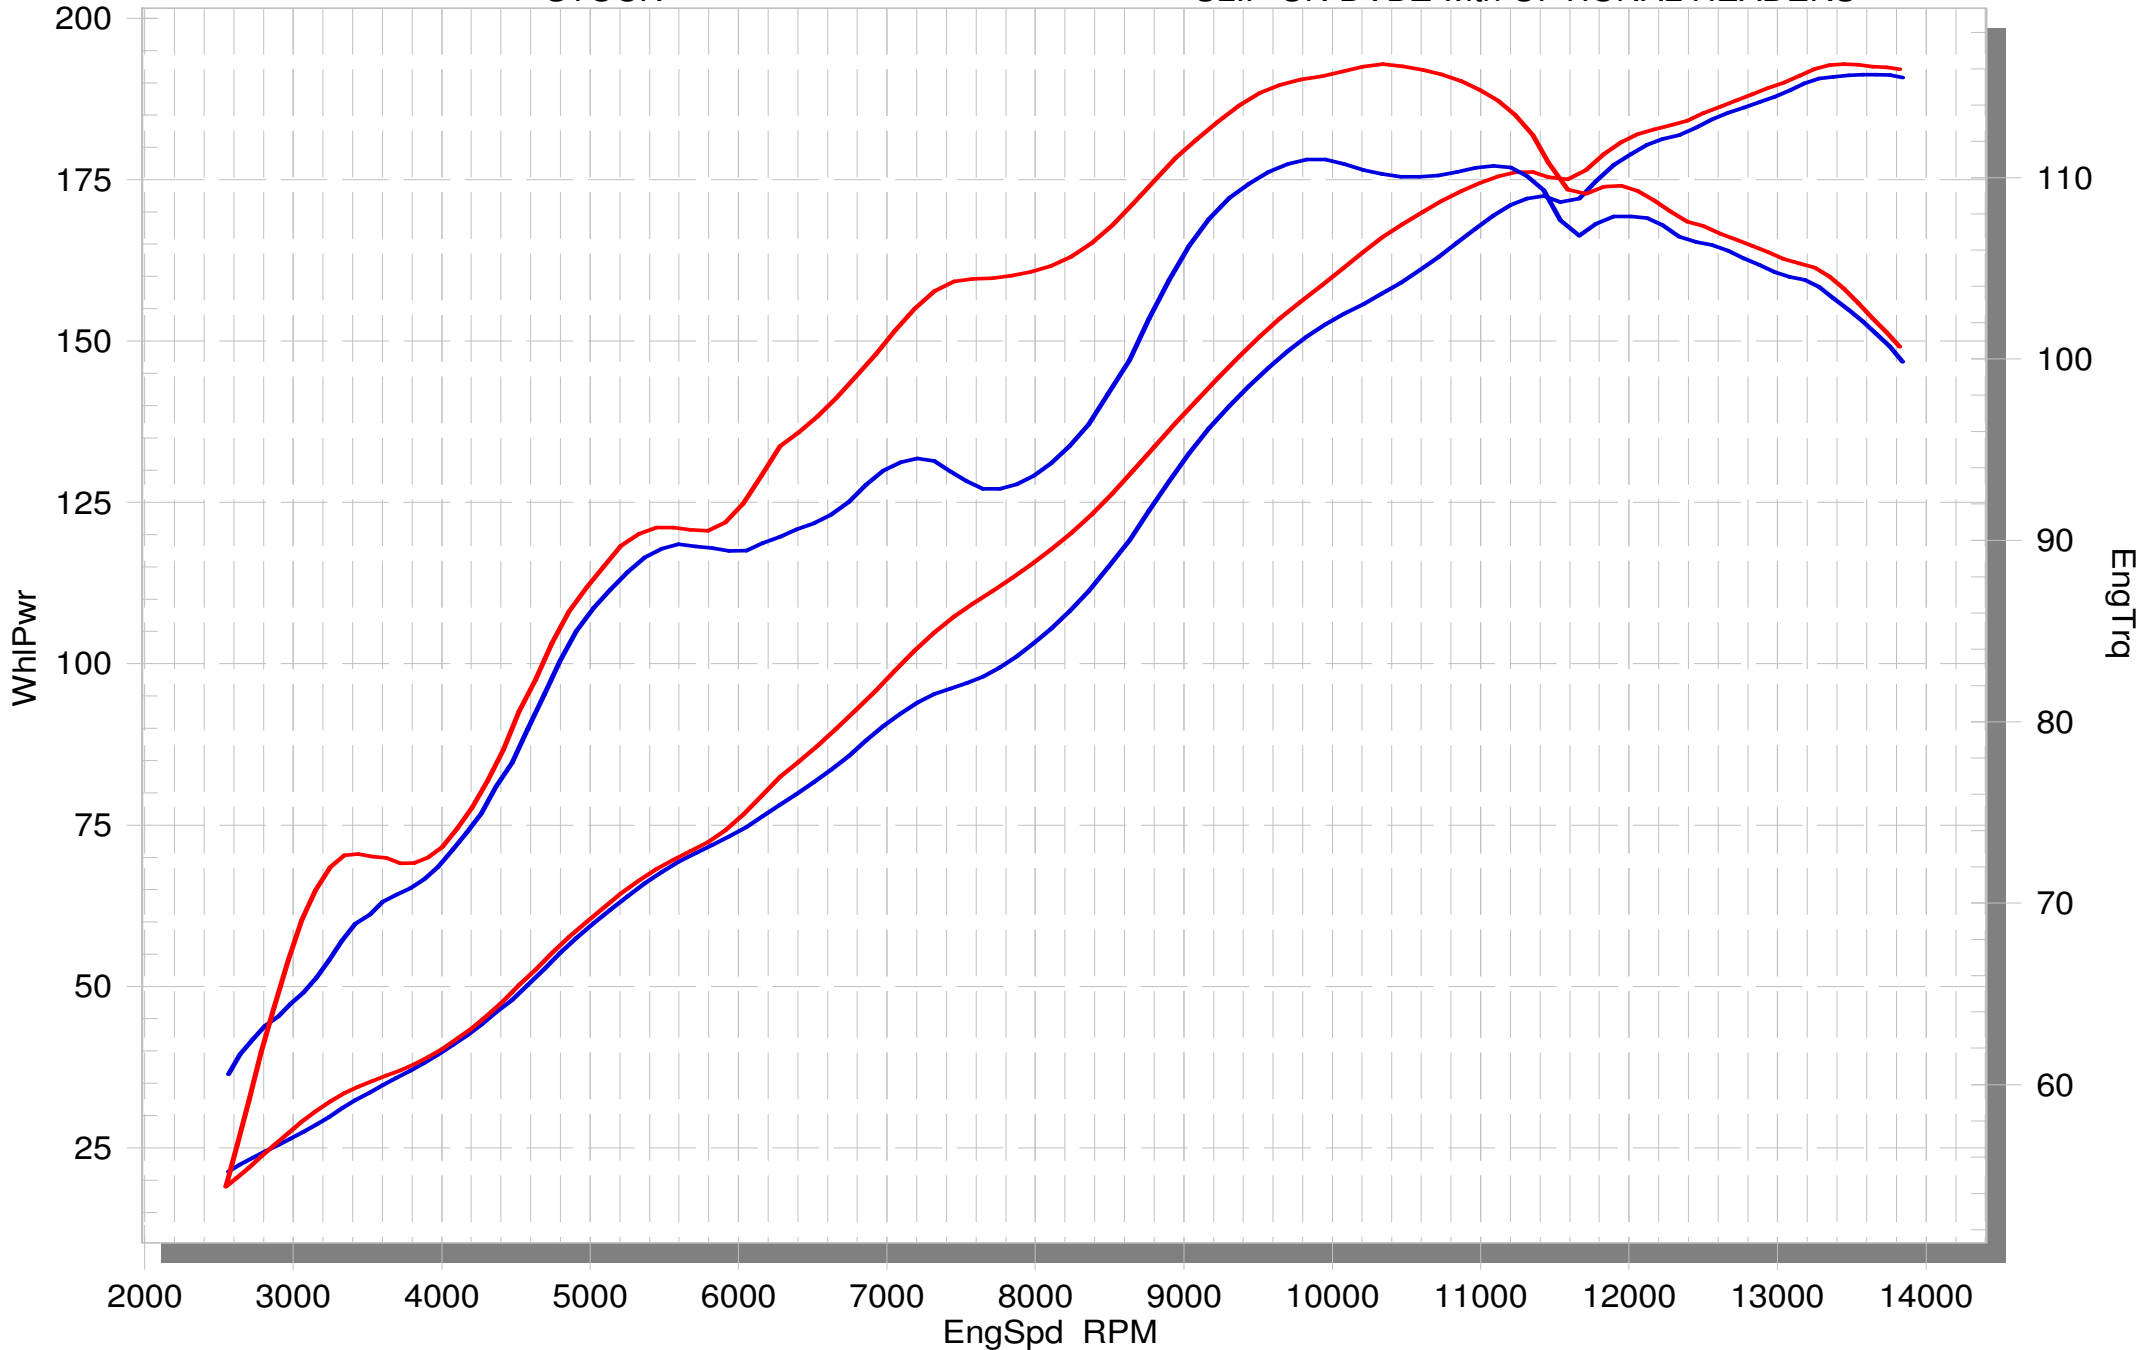

BMW S 1000 RR

 STOCK

 SLIP-ON DVDZ with OPTIONAL HEADERS

SuperFlow WinDyn™ V

On our website you can discover more about exhaust parts.