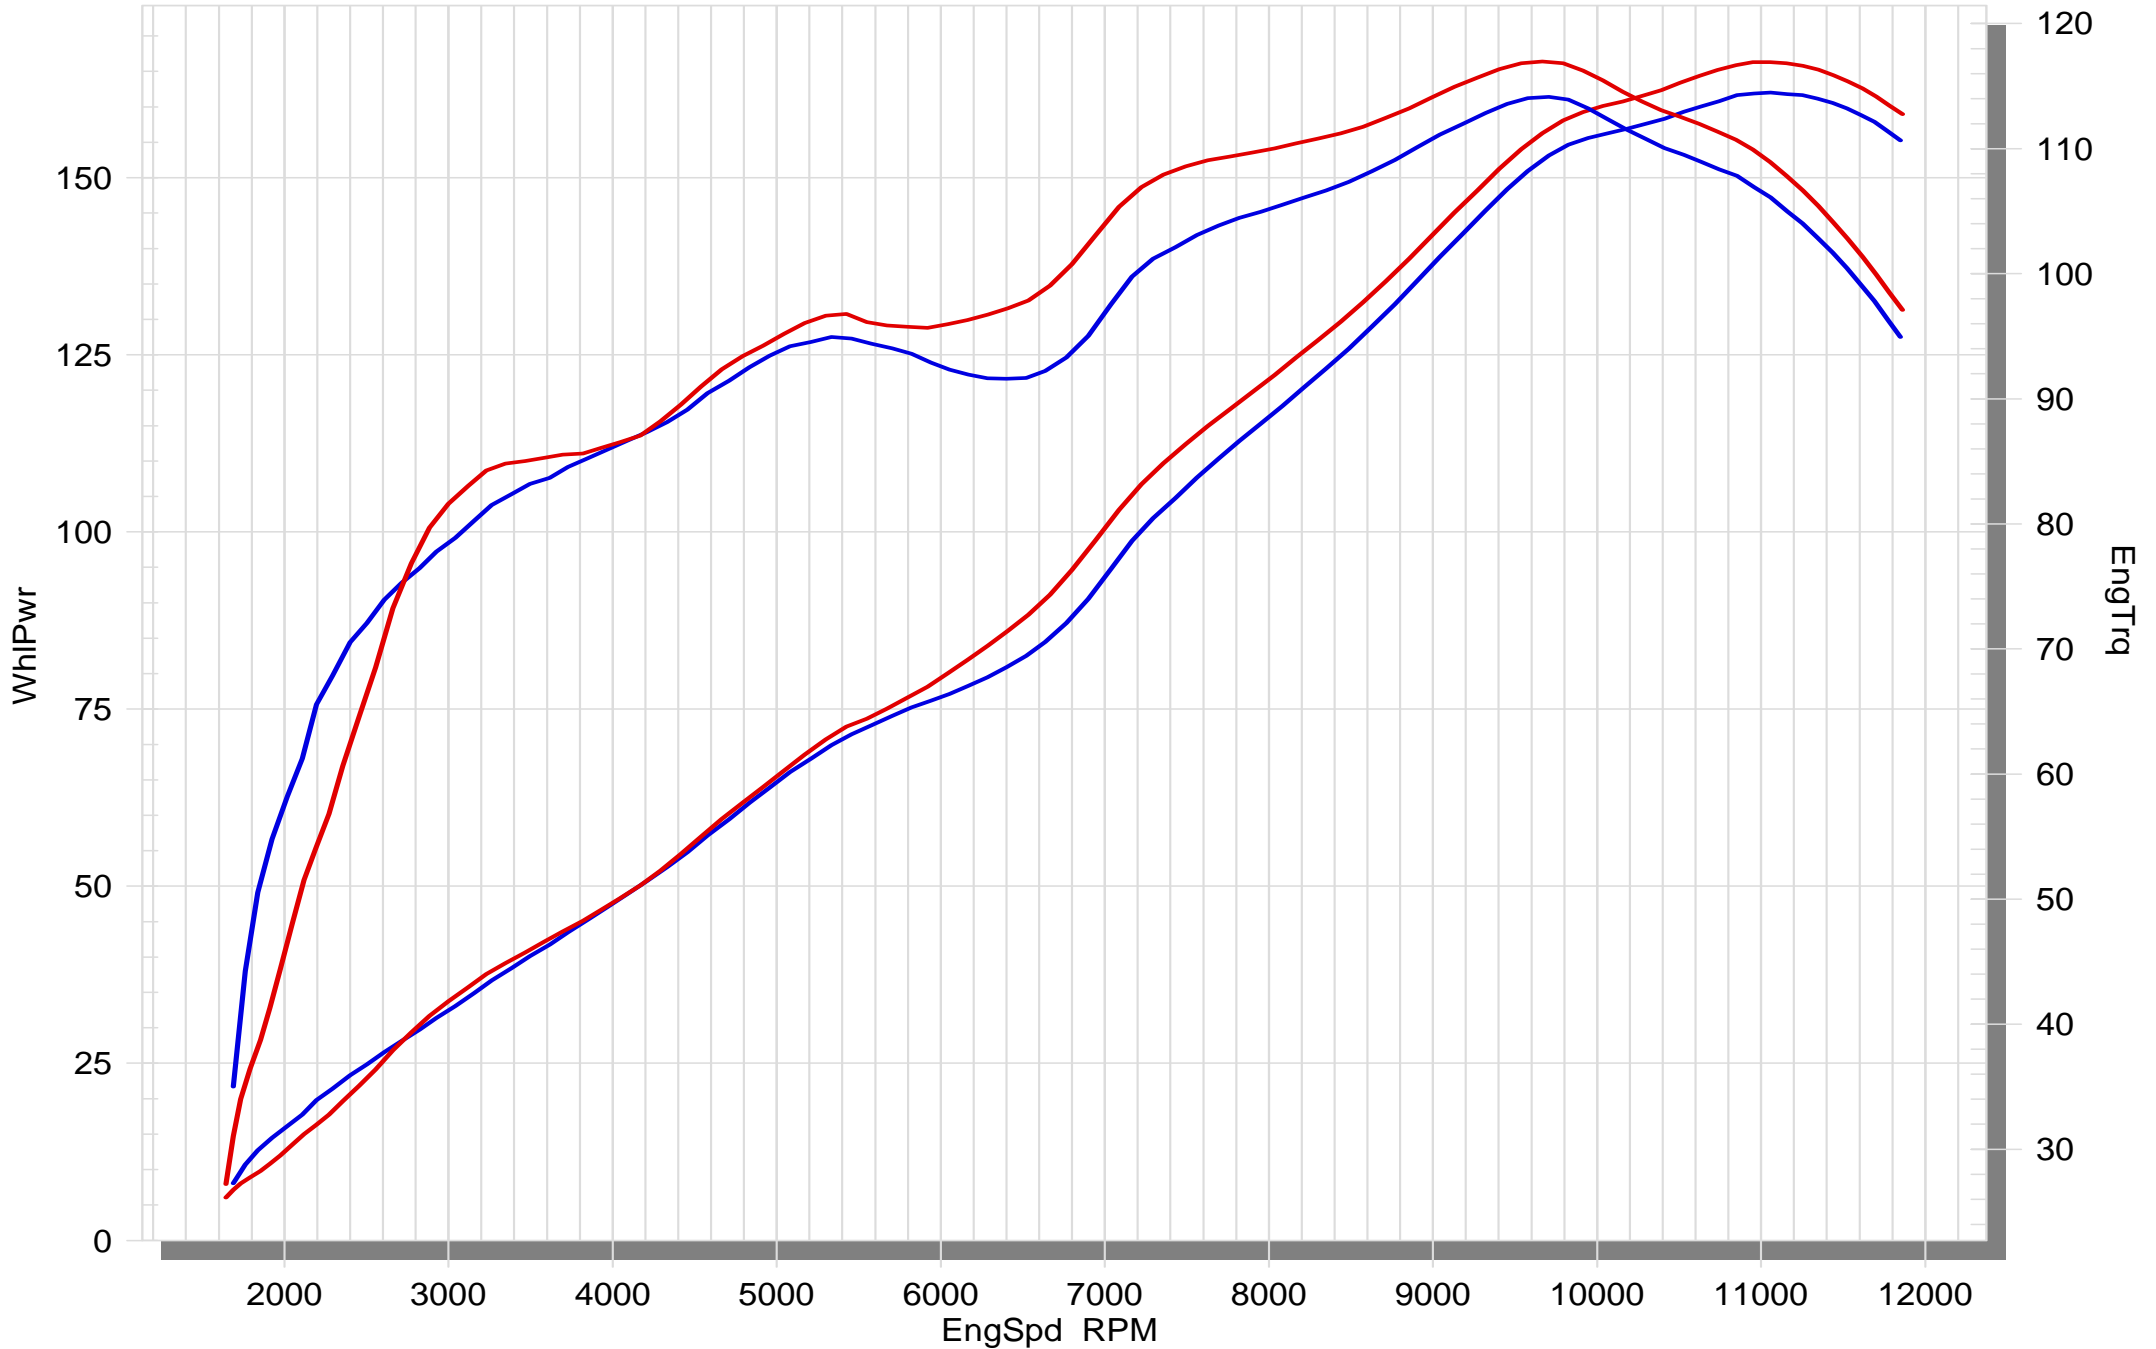

BMW S1000R

 SLIP-ON

 OPTIONAL HEADER with SLIP-ON CUB

SuperFlow WinDyn™ V

On our website you can discover more about exhaust parts.