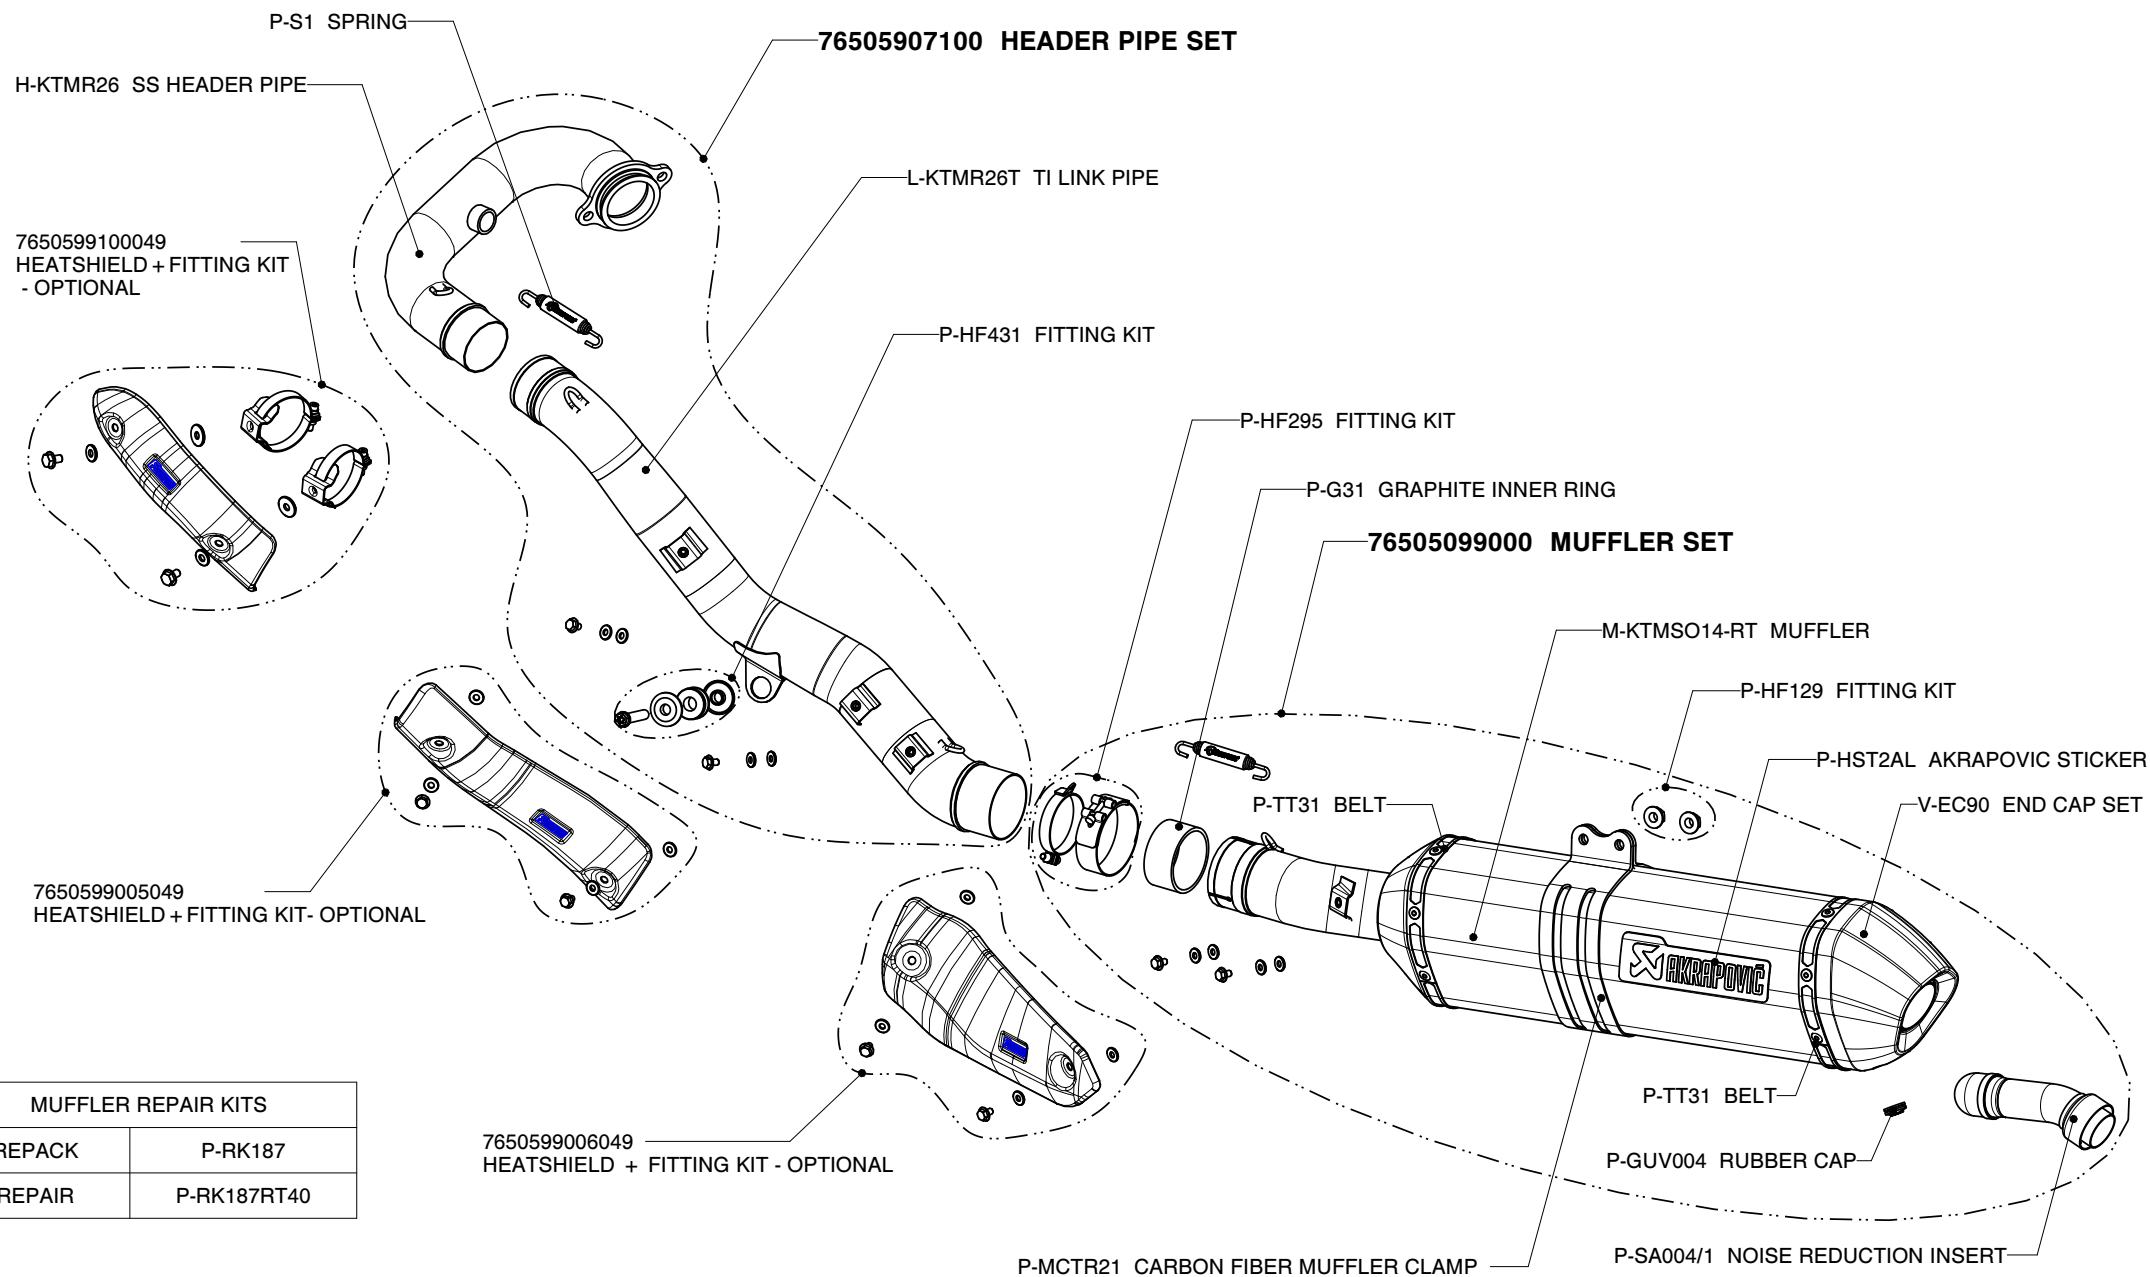

KTM LC4 690 ENDURO/ EVOLUTION / SLIP ON exhaust system

MUFFLER REPAIR KITS	
REPACK	P-RK187
REPAIR	P-RK187RT40

Feel the difference with Akrapovic.

Find out more about exhaust parts we have.