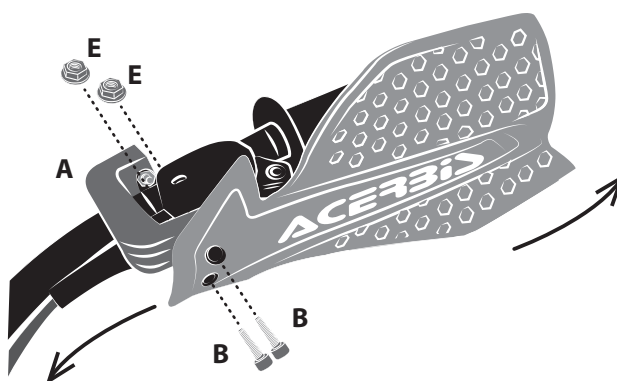

COD. 5000005608

MOUNTING

1 Fasten the bracket on the handlebar.

! Bracket mounting.

2 Fasten the handguard on the bracket.

! Bracket mounting only for TWINWALL handlebar

with SPOILER