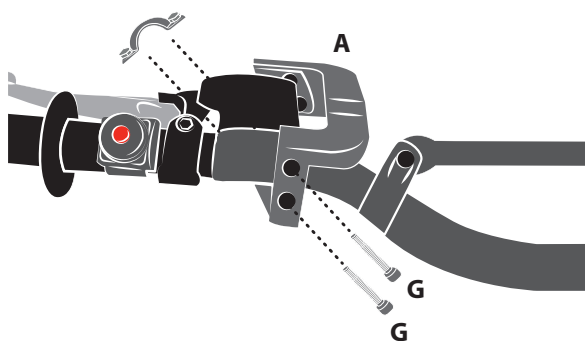

COD. 5000005608

MOUNTING

1 Fasten the bracket on the handlebar.

! Bracket mounting.

2 Fasten the handguard on the bracket.

! Bracket mounting only for TWINWALL handlebar

with SPOILER