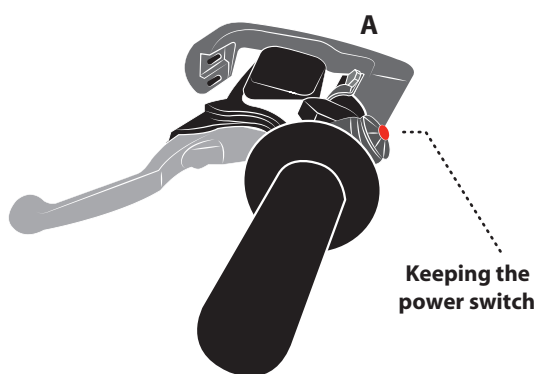

COD. 5000005608

MOUNTING

1 Fasten the bracket on the handlebar.

! Bracket mounting.

2 Fasten the handguard on the bracket.

! Bracket mounting only for TWINWALL handlebar

with SPOILER