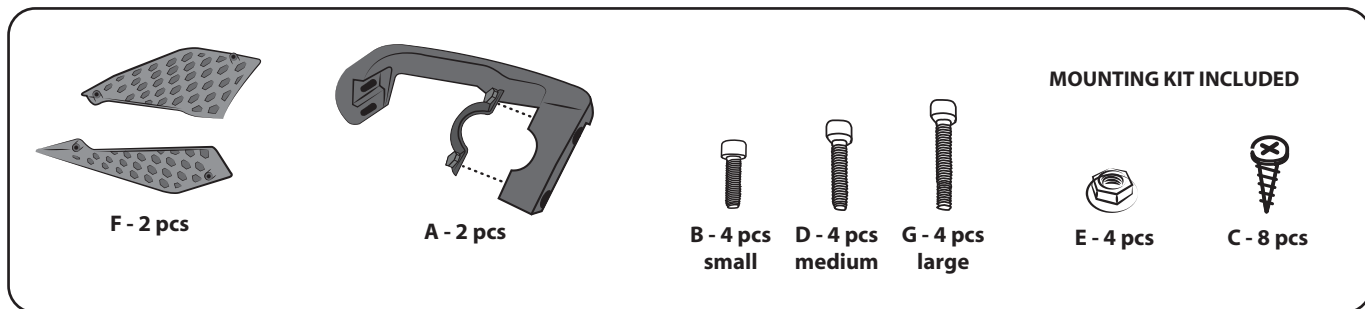

COD. 5000005608

MOUNTING

1 Fasten the bracket on the handlebar.

! Bracket mounting.

2 Fasten the handguard on the bracket.

! Bracket mounting only for TWINWALL handlebar

with SPOILER