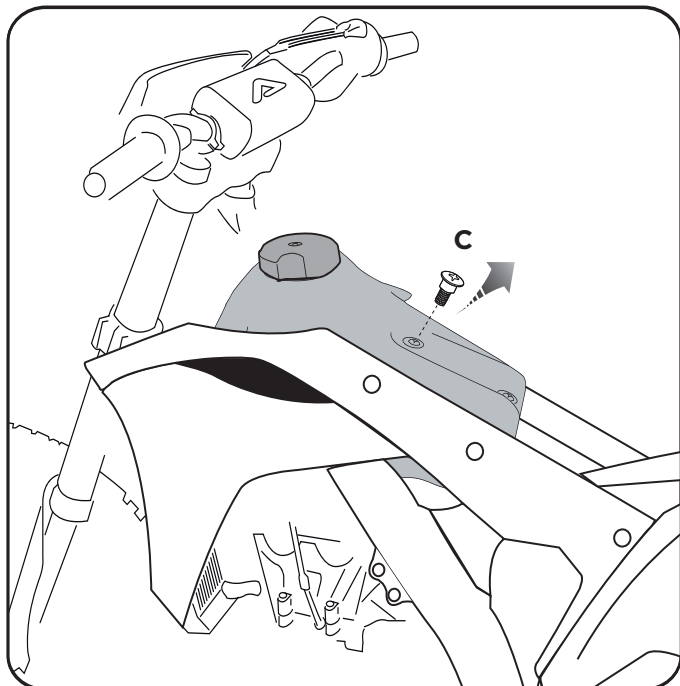

COD. 500005630

**ONLY FOR
KAWASAKI KXF 250**

1. Remove the original seat.

2. Remove from the tank the screw (C).

3. Fix on the tank the washer (B) and the screw (C).

4. Fix the acerbis seat (A).