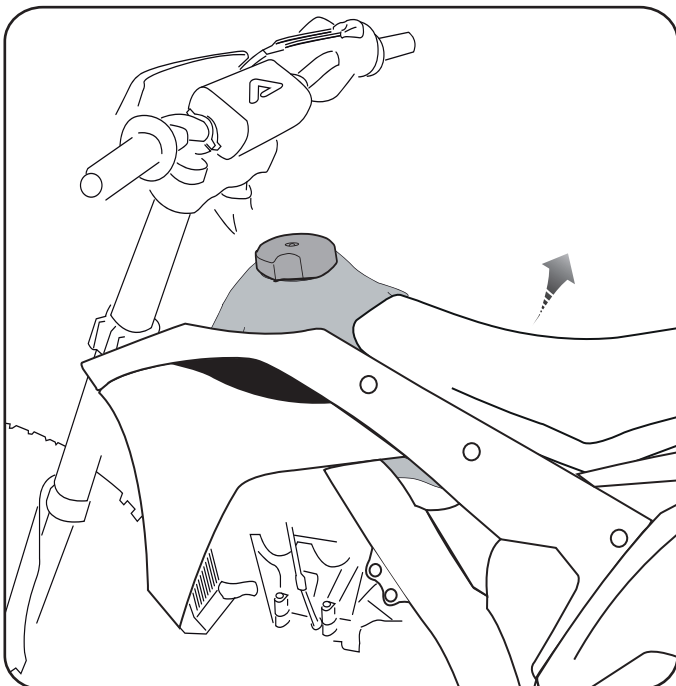

COD. 500005630

**ONLY FOR
KAWASAKI KXF 250**

1. Remove the original seat.

2. Remove from the tank the screw (C).

3. Fix on the tank the washer (B) and the screw (C).

4. Fix the acerbis seat (A).