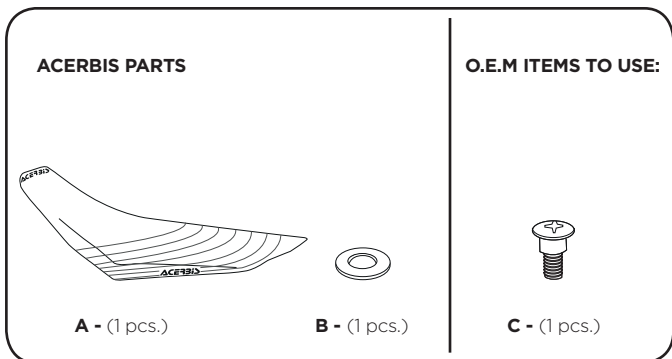

COD. 500005630

**ONLY FOR
KAWASAKI KXF 250**

1. Remove the original seat.

2. Remove from the tank the screw (C).

3. Fix on the tank the washer (B) and the screw (C).

4. Fix the acerbis seat (A).