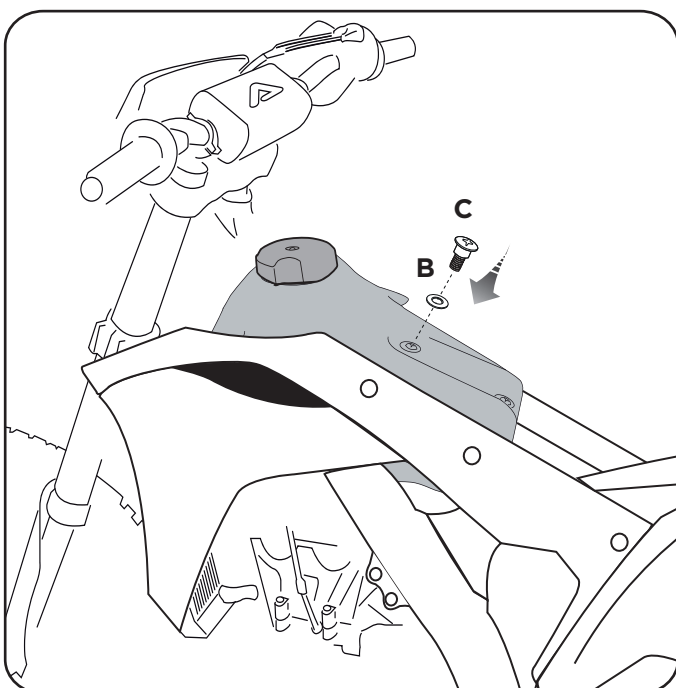

COD. 500005630

**ONLY FOR
KAWASAKI KXF 250**

1. Remove the original seat.

2. Remove from the tank the screw (C).

3. Fix on the tank the washer (B) and the screw (C).

4. Fix the acerbis seat (A).