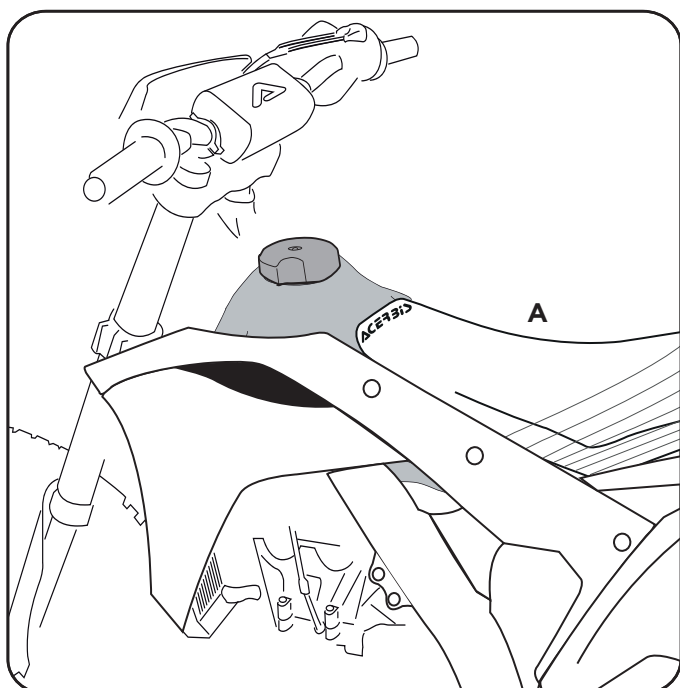

COD. 500005630

**ONLY FOR
KAWASAKI KXF 250**

1. Remove the original seat.

2. Remove from the tank the screw (C).

3. Fix on the tank the washer (B) and the screw (C).

4. Fix the acerbis seat (A).