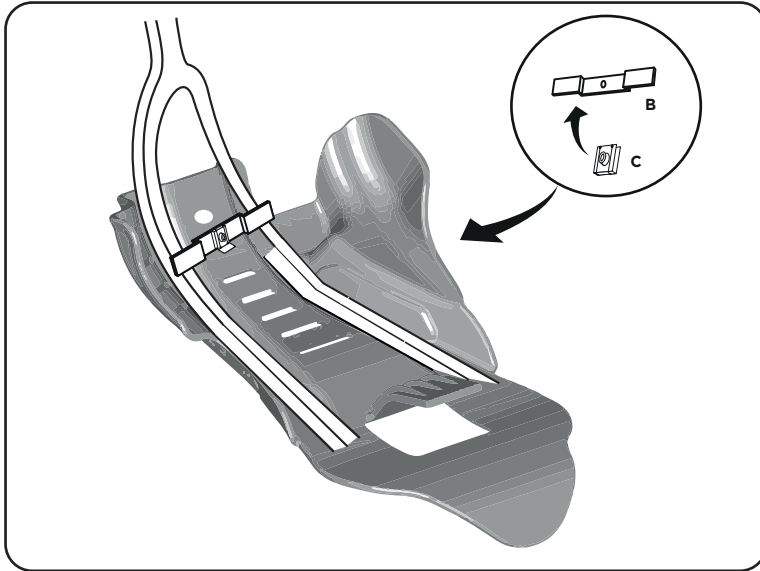

COD. 5000005603

ACERBIS PARTS

A- (1 pcs.)

B- (1 pcs.)

C- (1 pcs.)

D- (1 pcs.)

E- (1 pcs.)

1. Assemble the clip on the clamp and place it as indicated.

2. Screw the skid plate to the frame.

WARNING!

Use at your own risk. Check the security of your device before you ride. Be sure that you follow the instructions installing the Acerbis products. Do not ride if there is missing or damaged hardware. If this is the case, take the item immediately back to your dealer. Make sure the throttle and other controls are free every time you ride. Lack of attention to instruction and warning could lead to interference with the controls, loss of control, and an accidents. Acerbis recommends that installation must be done by a licensed mechanic and that only Acerbis is original parts are used during fitting. Acerbis makes no guarantees or representations, express or implied, regarding the fitness of its products for any particular purpose. Acerbis makes no guarantees or representations, express or implied, regarding the extent to which its product protect individuals or property from injury or death or damage.