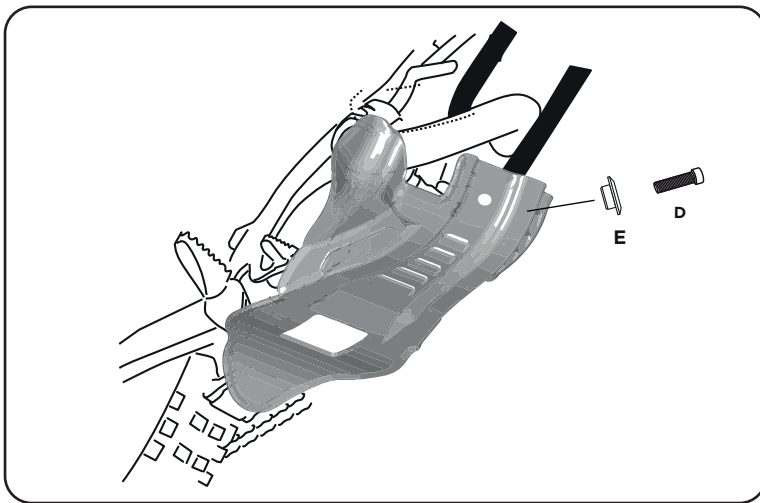

COD. 5000005603

ACERBIS PARTS

A- (1 pcs.)

B- (1 pcs.)

C- (1 pcs.)

D- (1 pcs.)

E- (1 pcs.)

1. Assemble the clip on the clamp and place it as indicated.

2. Screw the skid plate to the frame.

WARNING!

Use at your own risk. Check the security of your device before you ride. Be sure that you follow the instructions installing the Acerbis products. Do not ride if there is missing or damaged hardware. If this is the case, take the item immediately back to your dealer. Make sure the throttle and other controls are free every time you ride. Lack of attention to instruction and warning could lead to interference with the controls, loss of control, and an accidents. Acerbis recommends that installation must be done by a licensed mechanic and that only Acerbis is original parts are used during fitting. Acerbis makes no guarantees or representations, express or implied, regarding the fitness of its products for any particular purpose. Acerbis makes no guarantees or representations, express or implied, regarding the extent to which its product protect individuals or property from injury or death or damage.