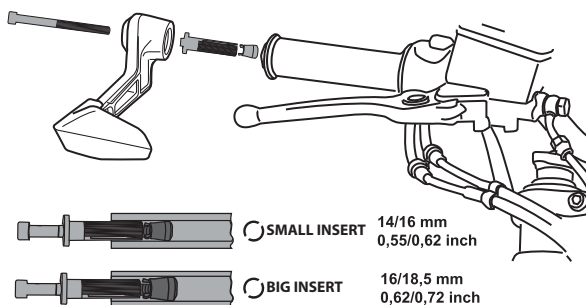

COD. 500005205

1

2

3

**WARNING!**

Follow mounting instruction exactly. Ensure that the mounting is secure before riding. These handguards will not prevent injury in the event of a crash. They are designed to protect the hands from cold weather. Be sure that you follow the instruction for installing the handguards. Do not ride with a brocken tie wrap. Check to be sure the throttle and other controls are free every time you ride. Failure to heed instruction and this warning could lead to interference with the controls, loss of control of the motorcycle, and an accident.