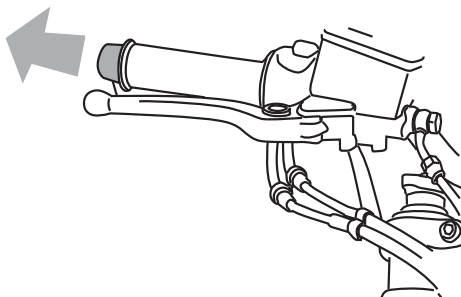

COD. 500005205

1

2

3

**WARNING!**

Follow mounting instruction exactly. Ensure that the mounting is secure before riding. These handguards will not prevent injury in the event of a crash. They are designed to protect the hands from cold weather. Be sure that you follow the instruction for installing the handguards. Do not ride with a brocken tie wrap. Check to be sure the throttle and other controls are free every time you ride. Failure to heed instruction and this warning could lead to interference with the controls, loss of control of the motorcycle, and an accident.