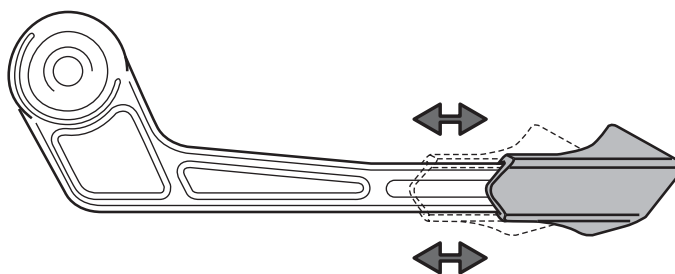

COD. 500005205

1

2

3

**WARNING!**

Follow mounting instruction exactly. Ensure that the mounting is secure before riding. These handguards will not prevent injury in the event of a crash. They are designed to protect the hands from cold weather. Be sure that you follow the instruction for installing the handguards. Do not ride with a brocken tie wrap. Check to be sure the throttle and other controls are free every time you ride. Failure to heed instruction and this warning could lead to interference with the controls, loss of control of the motorcycle, and an accident.