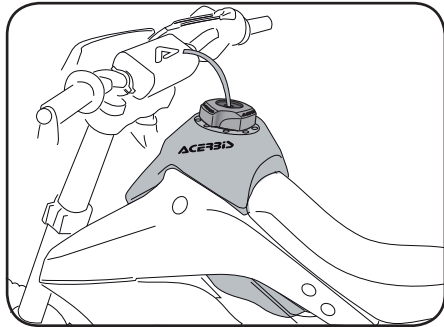

COD. 500005295

ACERBIS PARTS				O.E.M ITEMS TO USE:			
A - (1 pcs.)	C - (2 pcs.)	B - (2 pcs.)	D - (1 pcs.)	E - (1 pcs.)	H - (1 pcs.)	G - (4 pcs.)	F - (1 pcs.)

**WARNING!**  
 Clean tank interior thoroughly before installation. install this fuel tank only in a well ventilated area, as gasoline fumes are extremely dangerous. do not start operate the vehicle if there are any fuel leaks! acerbis recommends that installation be done by licensed mechanic. read all instructions first before beginning installation.