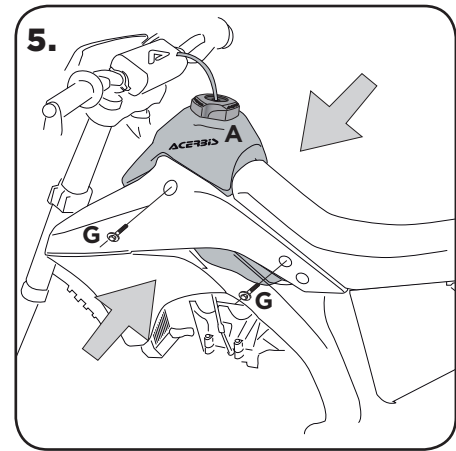

COD. 500005295

ACERBIS PARTS				O.E.M ITEMS TO USE:			
A - (1 pcs.)	C - (2 pcs.)	B - (2 pcs.)	D - (1 pcs.)	E - (1 pcs.)	H - (1 pcs.)	G - (4 pcs.)	F - (1 pcs.)

**WARNING!**  
 Clean tank interior thoroughly before installation. install this fuel tank only in a well ventilated area, as gasoline fumes are extremely dangerous. do not start operate the vehicle if there are any fuel leaks! acerbis recommends that installation be done by licensed mechanic. read all instructions first before beginning installation.

**DISCLAIMER:**  
 DISCLAIMER: Due to uncontrolled variables in the manufacturing process of rotationally molded fuel tanks, the fuel tank may vary in size and shape by up to 7% of the manufacturer's original listed capacity.  
**FOR COMPETITION USE ONLY**