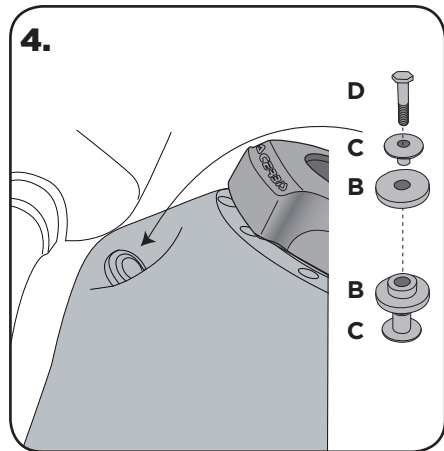

COD. 500005295

ACERBIS PARTS				O.E.M ITEMS TO USE:			
A - (1 pcs.)	C - (2 pcs.)	B - (2 pcs.)	D - (1 pcs.)	E - (1 pcs.)	H - (1 pcs.)	G - (4 pcs.)	F - (1 pcs.)

**WARNING!**  
 Clean tank interior thoroughly before installation. install this fuel tank only in a well ventilated area, as gasoline fumes are extremely dangerous. do not start operate the vehicle if there are any fuel leaks! acerbis recommends that installation be done by licensed mechanic. read all instructions first before beginning installation.