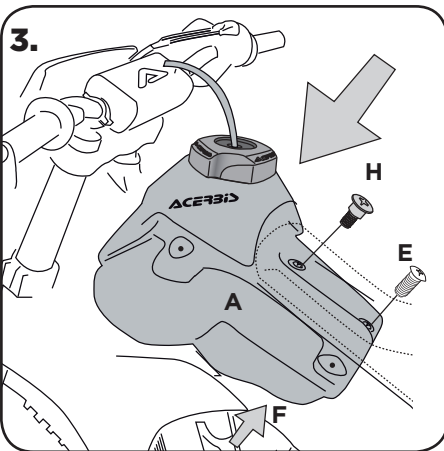

COD. 500005295

ACERBIS PARTS				O.E.M ITEMS TO USE:			
A - (1 pcs.)	C - (2 pcs.)	B - (2 pcs.)	D - (1 pcs.)	E - (1 pcs.)	H - (1 pcs.)	G - (4 pcs.)	F - (1 pcs.)

**WARNING!**  
 Clean tank interior thoroughly before installation. install this fuel tank only in a well ventilated area, as gasoline fumes are extremely dangerous. do not start operate the vehicle if there are any fuel leaks! acerbis recommends that installation be done by licensed mechanic. read all instructions first before beginning installation.