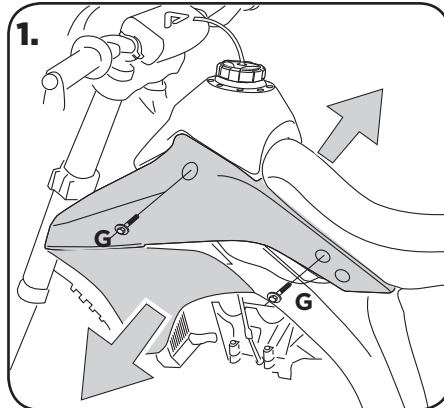

COD. 500005295

ACERBIS PARTS				O.E.M ITEMS TO USE:			
A - (1 pcs.)	C - (2 pcs.)	B - (2 pcs.)	D - (1 pcs.)	E - (1 pcs.)	H - (1 pcs.)	G - (4 pcs.)	F - (1 pcs.)

**WARNING!**  
 Clean tank interior thoroughly before installation. install this fuel tank only in a well ventilated area, as gasoline fumes are extremely dangerous. do not start operate the vehicle if there are any fuel leaks! acerbis recommends that installation be done by licensed mechanic. read all instructions first before beginning installation.