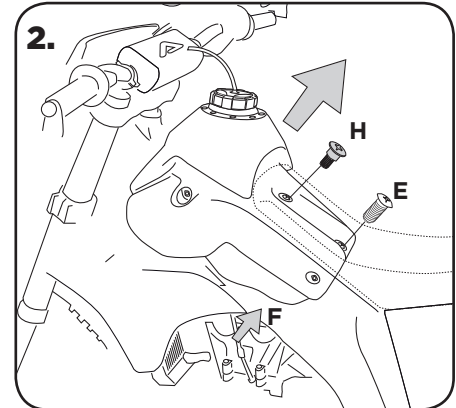

COD. 500005295

ACERBIS PARTS				O.E.M ITEMS TO USE:			
A - (1 pcs.)	C - (2 pcs.)	B - (2 pcs.)	D - (1 pcs.)	E - (1 pcs.)	H - (1 pcs.)	G - (4 pcs.)	F - (1 pcs.)

**WARNING!**  
 Clean tank interior thoroughly before installation. install this fuel tank only in a well ventilated area, as gasoline fumes are extremely dangerous. do not start operate the vehicle if there are any fuel leaks! acerbis recommends that installation be done by licensed mechanic. read all instructions first before beginning installation.