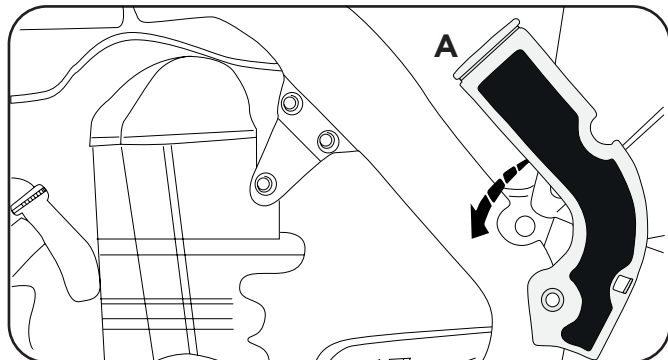

F - (1 pcs.)

G - (1 pcs.)

H - (1 pcs.)

I - (1 pcs.)

WARNING!

Use at your own risk. Check the security of your device before you ride. Be sure that you follow the instructions installing the Acerbis products. Do not ride if there is missing or damaged hardware. If this is the case, take the item immediately back to your dealer. Make sure the throttle and other controls are free every time you ride. Lack of attention to instruction and warning could lead to interference with the controls, loss of control, and an accidents. Acerbis recommends that installation must be done by a licensed mechanic and that only Acerbis original parts are used during fitting. Acerbis makes no guarantees or representations, express or implied, regarding the fitness of its products for any particular purpose. Acerbis makes no guarantees or representations, express or implied, regarding the extent to which its product protect individuals or property from injury or death or damage.