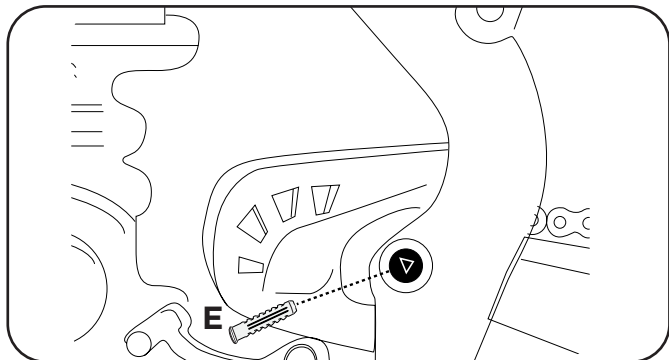

F - (1 pcs.)

G - (1 pcs.)

H - (1 pcs.)

I - (1 pcs.)

WARNING!

Use at your own risk. Check the security of your device before you ride. Be sure that you follow the instructions installing the Acerbis products. Do not ride if there is missing or damaged hardware. If this is the case, take the item immediately back to your dealer. Make sure the throttle and other controls are free every time you ride. Lack of attention to instruction and warning could lead to interference with the controls, loss of control, and an accidents. Acerbis recommends that installation must be done by a licensed mechanic and that only Acerbis original parts are used during fitting. Acerbis makes no guarantees or representations, express or implied, regarding the fitness of its products for any particular purpose. Acerbis makes no guarantees or representations, express or implied, regarding the extent to which its product protect individuals or property from injury or death or damage.