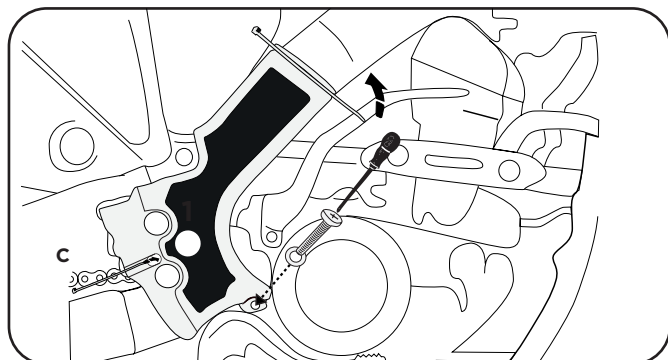

F - (1 pcs.)

G - (1 pcs.)

H - (1 pcs.)

I - (1 pcs.)

WARNING!

Use at your own risk. Check the security of your device before you ride. Be sure that you follow the instructions installing the Acerbis products. Do not ride if there is missing or damaged hardware. If this is the case, take the item immediately back to your dealer. Make sure the throttle and other controls are free every time you ride. Lack of attention to instruction and warning could lead to interference with the controls, loss of control, and an accidents. Acerbis recommends that installation must be done by a licensed mechanic and that only Acerbis original parts are used during fitting. Acerbis makes no guarantees or representations, express or implied, regarding the fitness of its products for any particular purpose. Acerbis makes no guarantees or representations, express or implied, regarding the extent to which its product protect individuals or property from injury or death or damage.