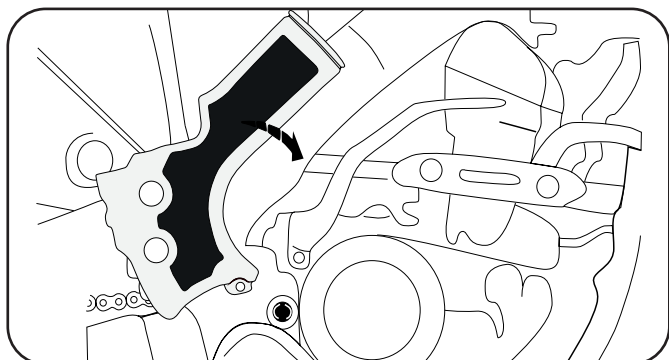

F - (1 pcs.)

G - (1 pcs.)

H - (1 pcs.)

I - (1 pcs.)

WARNING!

Use at your own risk. Check the security of your device before you ride. Be sure that you follow the instructions installing the Acerbis products. Do not ride if there is missing or damaged hardware. If this is the case, take the item immediately back to your dealer. Make sure the throttle and other controls are free every time you ride. Lack of attention to instruction and warning could lead to interference with the controls, loss of control, and an accidents. Acerbis recommends that installation must be done by a licensed mechanic and that only Acerbis original parts are used during fitting. Acerbis makes no guarantees or representations, express or implied, regarding the fitness of its products for any particular purpose. Acerbis makes no guarantees or representations, express or implied, regarding the extent to which its product protect individuals or property from injury or death or damage.