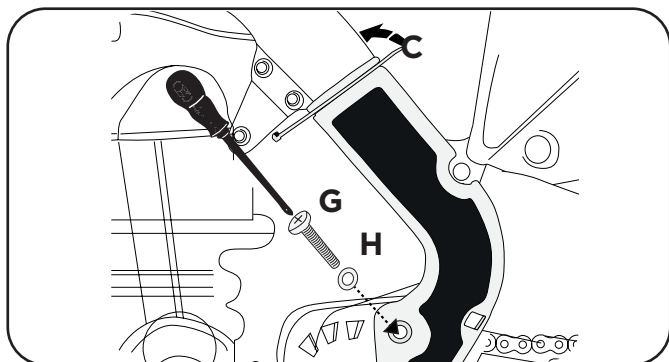

F - (1 pcs.)

G - (1 pcs.)

H - (1 pcs.)

I - (1 pcs.)

WARNING!

Use at your own risk. Check the security of your device before you ride. Be sure that you follow the instructions installing the Acerbis products. Do not ride if there is missing or damaged hardware. If this is the case, take the item immediately back to your dealer. Make sure the throttle and other controls are free every time you ride. Lack of attention to instruction and warning could lead to interference with the controls, loss of control, and an accidents. Acerbis recommends that installation must be done by a licensed mechanic and that only Acerbis original parts are used during fitting. Acerbis makes no guarantees or representations, express or implied, regarding the fitness of its products for any particular purpose. Acerbis makes no guarantees or representations, express or implied, regarding the extent to which its product protect individuals or property from injury or death or damage.