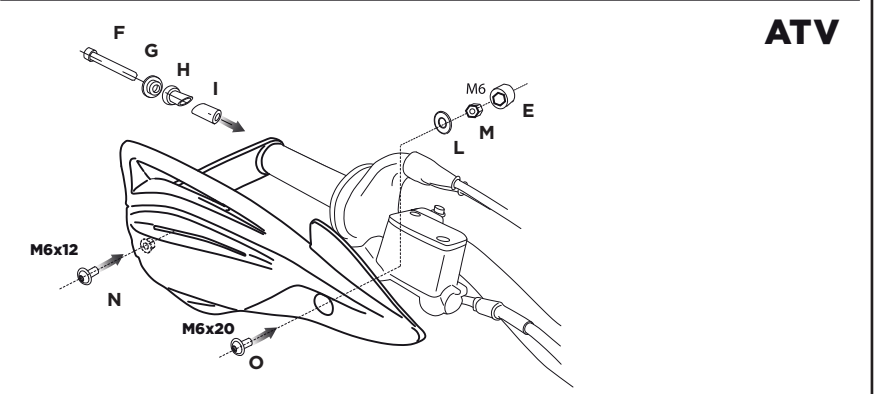

N - M6x12 (2 pcs.)

O - M6x25 (2 pcs.)

Pf - (2 pcs.)

Pm - (2 pcs.)

WARNING! Follow mounting instruction exactly. Ensure that the mounting is secure before riding. These hand guards will not prevent injury in the event of a crash. They are designed to protect the hands from cold weather and impact with small branches you might hit and flying debris. Be sure that you follow the instruction for anstalling the hand guards. Do not ride with a brocken tie wrap. Check to be sure the throttle and other controls are free every time you ride. Failure to heed instruction and this warning could lead to interference with the controls, loss of control of the motorcycle, and an accident.