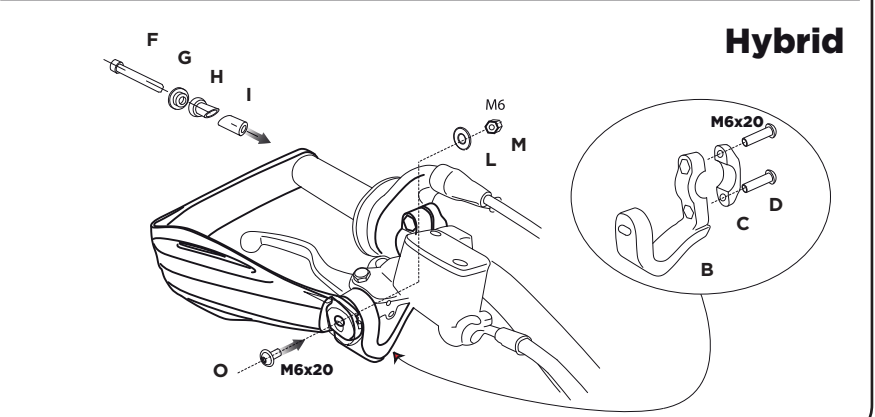

N - M6x12 (2 pcs.)

O - M6x25 (2 pcs.)

Pf - (2 pcs.)

Pm - (2 pcs.)

WARNING! Follow mounting instruction exactly. Ensure that the mounting is secure before riding. These hand guards will not prevent injury in the event of a crash. They are designed to protect the hands from cold weather and impact with small branches you might hit and flying debris. Be sure that you follow the instruction for anstalling the hand guards. Do not ride with a brocken tie wrap. Check to be sure the throttle and other controls are free every time you ride. Failure to heed instruction and this warning could lead to interference with the controls, loss of control of the motorcycle, and an accident.