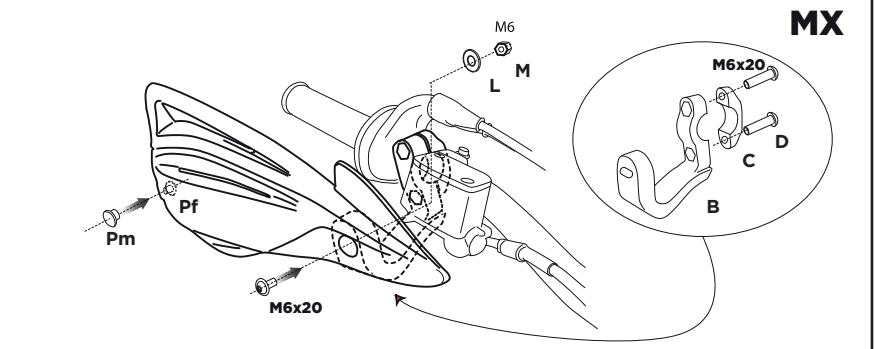

N - M6x12 (2 pcs.)

O - M6x25 (2 pcs.)

Pf - (2 pcs.)

Pm - (2 pcs.)

WARNING! Follow mounting instruction exactly. Ensure that the mounting is secure before riding. These hand guards will not prevent injury in the event of a crash. They are designed to protect the hands from cold weather and impact with small branches you might hit and flying debris. Be sure that you follow the instruction for anstalling the hand guards. Do not ride with a brocken tie wrap. Check to be sure the throttle and other controls are free every time you ride. Failure to heed instruction and this warning could lead to interference with the controls, loss of control of the motorcycle, and an accident.