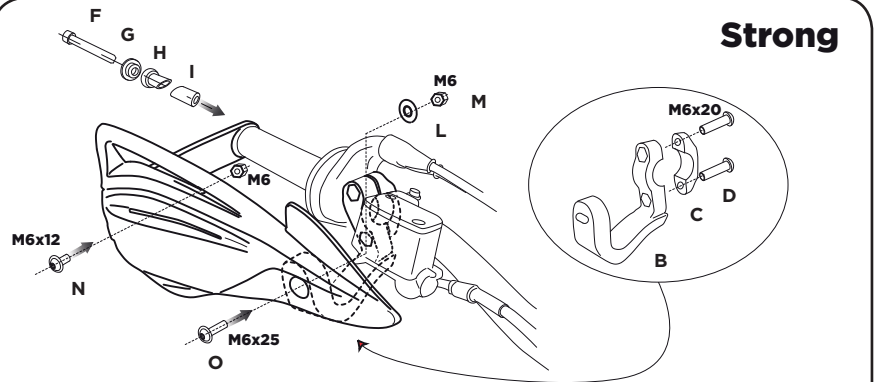

COD. 5000002656 REV5

ACERBIS PARTS

Left/Right

A - (2 pcs.)

R - M6x20 (2 pcs.)

Q - (2 pcs.)

B - (2 pcs.)

C - (2 pcs.)

N - M6x12 (2 pcs.)

O - M6x25 (2 pcs.)

Pf - (2 pcs.)

Pm - (2 pcs.)

WARNING! Follow mounting instruction exactly. Ensure that the mounting is secure before riding. These hand guards will not prevent injury in the event of a crash. They are designed to protect the hands from cold weather and impact with small branches you might hit and flying debris. Be sure that you follow the instruction for anstalling the hand guards. Do not ride with a brocken tie wrap. Check to be sure the throttle and other controls are free every time you ride. Failure to heed instruction and this warning could lead to interference with the controls, loss of control of the motorcycle, and an accident.