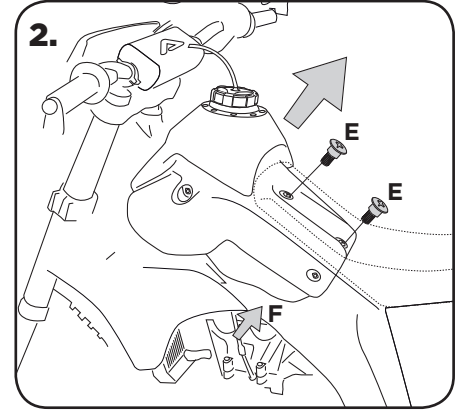

COD. 500001982 REV2

ACERBIS PARTS			O.E.M ITEMS TO USE:	
		B - (2 pcs.)		 Torque max 6Nm
A - (1 pcs.)		C - (2 pcs.)		
			D - (1 pcs.)	F - (1 pcs.)
			G - (4 pcs.)	

WARNING!

Clean tank interior thoroughly before installation. install this fuel tank only in a well ventilated area, as gasoline fumes are extremely dangerous. do not start operate the vehicle if there are any fuel leaks! acerbis recommends that installation be done by licensed mechanic. read all instructions first before beginning installation.

DISCLAIMER:

DISCLAIMER: Due to uncontrolled variables in the manufacturing process of rotationally molded fuel tanks, the fuel tank may vary in size and shape by up 7% of the manufacturer's original listed capacity.