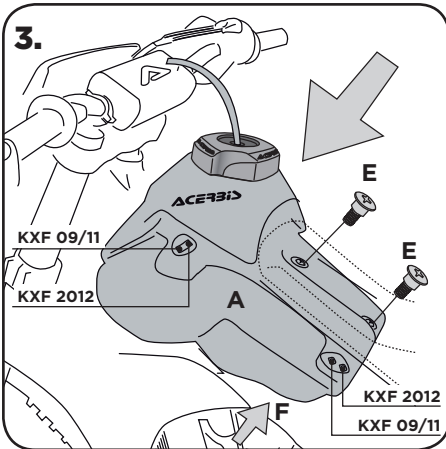

COD. 500001982 REV2

ACERBIS PARTS			O.E.M ITEMS TO USE:	
		B - (2 pcs.)		 Torque max 6Nm
A - (1 pcs.)		C - (2 pcs.)		
			D - (1 pcs.)	F - (1 pcs.)
			G - (4 pcs.)	

WARNING!

Clean tank interior thoroughly before installation. install this fuel tank only in a well ventilated area, as gasoline fumes are extremely dangerous. do not start operate the vehicle if there are any fuel leaks! acerbis recommends that installation be done by licensed mechanic. read all instructions first before beginning installation.

DISCLAIMER:

DISCLAIMER: Due to uncontrolled variables in the manufacturing process of rotationally molded fuel tanks, the fuel tank may vary in size and shape by up 7% of the manufacturer's original listed capacity.