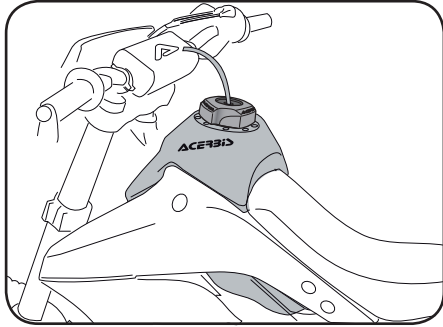

COD. 500001982 REV2

ACERBIS PARTS			O.E.M ITEMS TO USE:	
		B - (2 pcs.)		 Torque max 6Nm
A - (1 pcs.)		C - (2 pcs.)		
			D - (1 pcs.)	F - (1 pcs.)
			G - (4 pcs.)	

WARNING!

Clean tank interior thoroughly before installation. install this fuel tank only in a well ventilated area, as gasoline fumes are extremely dangerous. do not start operate the vehicle if there are any fuel leaks! acerbis recommends that installation be done by licensed mechanic. read all instructions first before beginning installation.