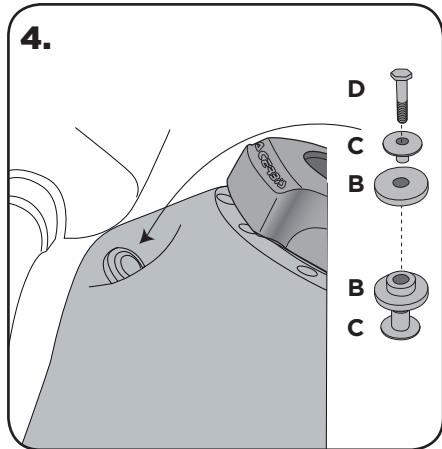

COD. 500001982 REV2

ACERBIS PARTS			O.E.M ITEMS TO USE:	
		B - (2 pcs.)		 Torque max 6Nm
A - (1 pcs.)		C - (2 pcs.)		
			D - (1 pcs.)	F - (1 pcs.)
			G - (4 pcs.)	

WARNING!

Clean tank interior thoroughly before installation. install this fuel tank only in a well ventilated area, as gasoline fumes are extremely dangerous. do not start operate the vehicle if there are any fuel leaks! acerbis recommends that installation be done by licensed mechanic. read all instructions first before beginning installation.