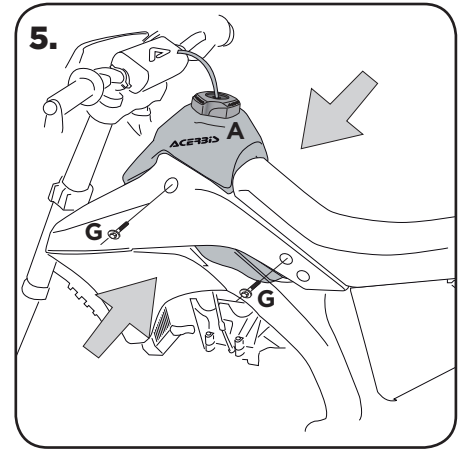

COD. 500001982 REV2

ACERBIS PARTS			O.E.M ITEMS TO USE:	
		B - (2 pcs.)		 Torque max 6Nm
A - (1 pcs.)		C - (2 pcs.)		
			D - (1 pcs.)	F - (1 pcs.)
			G - (4 pcs.)	

WARNING!

Clean tank interior thoroughly before installation. install this fuel tank only in a well ventilated area, as gasoline fumes are extremely dangerous. do not start operate the vehicle if there are any fuel leaks! acerbis recommends that installation be done by licensed mechanic. read all instructions first before beginning installation.

DISCLAIMER:

DISCLAIMER: Due to uncontrolled variables in the manufacturing process of rotationally molded fuel tanks, the fuel tank may vary in size and shape by up 7% of the manufacturer's original listed capacity.