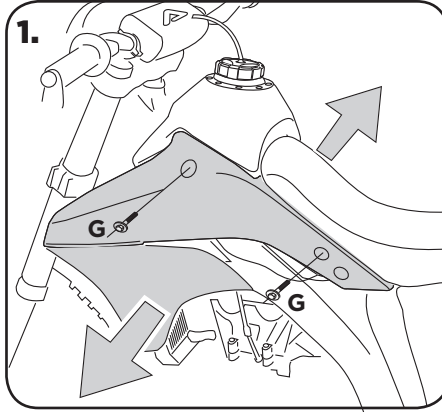

COD. 500001982 REV2

ACERBIS PARTS			O.E.M ITEMS TO USE:	
		B - (2 pcs.)		 Torque max 6Nm
A - (1 pcs.)		C - (2 pcs.)		
			D - (1 pcs.)	F - (1 pcs.)
			G - (4 pcs.)	

WARNING!

Clean tank interior thoroughly before installation. install this fuel tank only in a well ventilated area, as gasoline fumes are extremely dangerous. do not start operate the vehicle if there are any fuel leaks! acerbis recommends that installation be done by licensed mechanic. read all instructions first before beginning installation.

DISCLAIMER:

DISCLAIMER: Due to uncontrolled variables in the manufacturing process of rotationally molded fuel tanks, the fuel tank may vary in size and shape by up 7% of the manufacturer's original listed capacity.