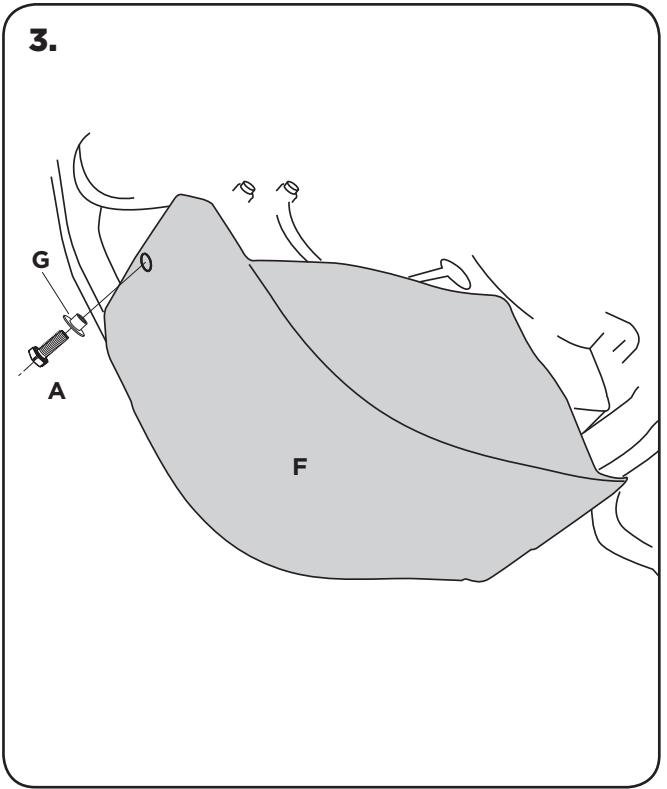

COD. 500002488 REV2

ACERBIS PARTS

WARNING!
Use at your own risk. Check the security of your device before you ride. Be sure that you follow the instructions installing the Acerbis products. Do not ride if there is missing or damaged hardware. If this is the case, take the item immediately back to your dealer. Make sure the throttle and other controls are free every time you ride. Lack of attention to instruction and warning could lead to interference with the controls, loss of control, and an accidents. Acerbis recommends that installation must be done by a licensed mechanic and that only Acerbis original parts are used during fitting. Acerbis makes no guarantees or representations, express or implied, regarding the fitness of its products for any particular purpose. Acerbis makes no guarantees or representations, express or implied, regarding the extent to which its product protect individuals or property from injury or death or damage.