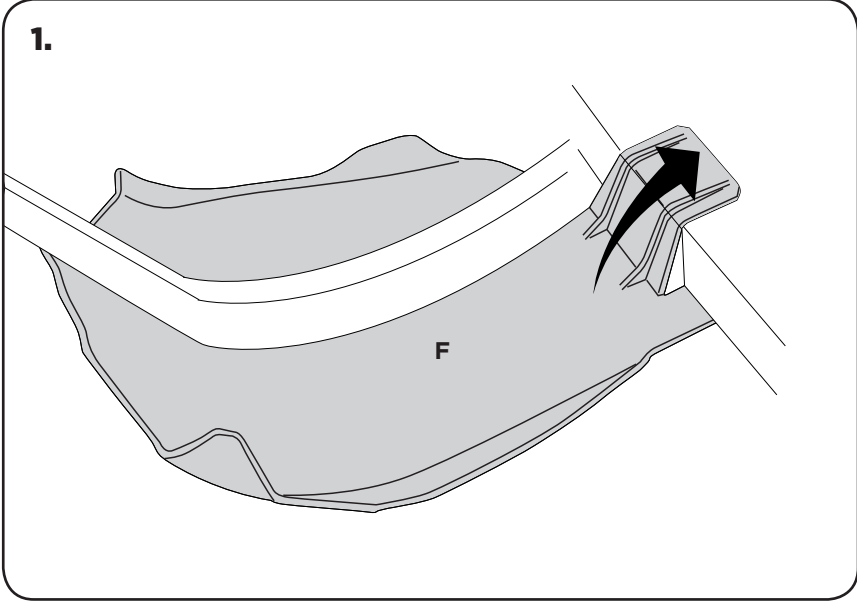

COD. 500002488 REV2

ACERBIS PARTS

WARNING!
Use at your own risk. Check the security of your device before you ride. Be sure that you follow the instructions installing the Acerbis products. Do not ride if there is missing or damaged hardware. If this is the case, take the item immediately back to your dealer. Make sure the throttle and other controls are free every time you ride. Lack of attention to instruction and warning could lead to interference with the controls, loss of control, and an accidents. Acerbis recommends that installation must be done by a licensed mechanic and that only Acerbis original parts are used during fitting. Acerbis makes no guarantees or representations, express or implied, regarding the fitness of its products for any particular purpose. Acerbis makes no guarantees or representations, express or implied, regarding the extent to which its product protect individuals or property from injury or death or damage.