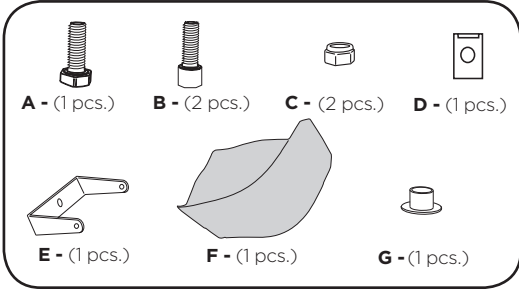

COD. 500002488 REV2

ACERBIS PARTS

WARNING!
Use at your own risk. Check the security of your device before you ride. Be sure that you follow the instructions installing the Acerbis products. Do not ride if there is missing or damaged hardware. If this is the case, take the item immediately back to your dealer. Make sure the throttle and other controls are free every time you ride. Lack of attention to instruction and warning could lead to interference with the controls, loss of control, and an accidents. Acerbis recommends that installation must be done by a licensed mechanic and that only Acerbis original parts are used during fitting. Acerbis makes no guarantees or representations, express or implied, regarding the fitness of its products for any particular purpose. Acerbis makes no guarantees or representations, express or implied, regarding the extent to which its product protect individuals or property from injury or death or damage.