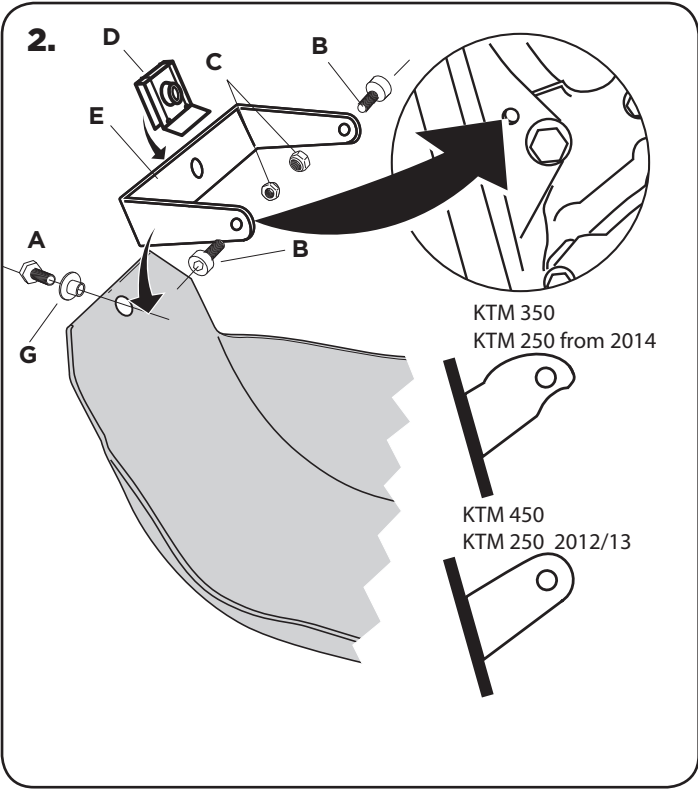

COD. 500002488 REV2

ACERBIS PARTS

WARNING!
Use at your own risk. Check the security of your device before you ride. Be sure that you follow the instructions installing the Acerbis products. Do not ride if there is missing or damaged hardware. If this is the case, take the item immediately back to your dealer. Make sure the throttle and other controls are free every time you ride. Lack of attention to instruction and warning could lead to interference with the controls, loss of control, and an accidents. Acerbis recommends that installation must be done by a licensed mechanic and that only Acerbis original parts are used during fitting. Acerbis makes no guarantees or representations, express or implied, regarding the fitness of its products for any particular purpose. Acerbis makes no guarantees or representations, express or implied, regarding the extent to which its product protect individuals or property from injury or death or damage.