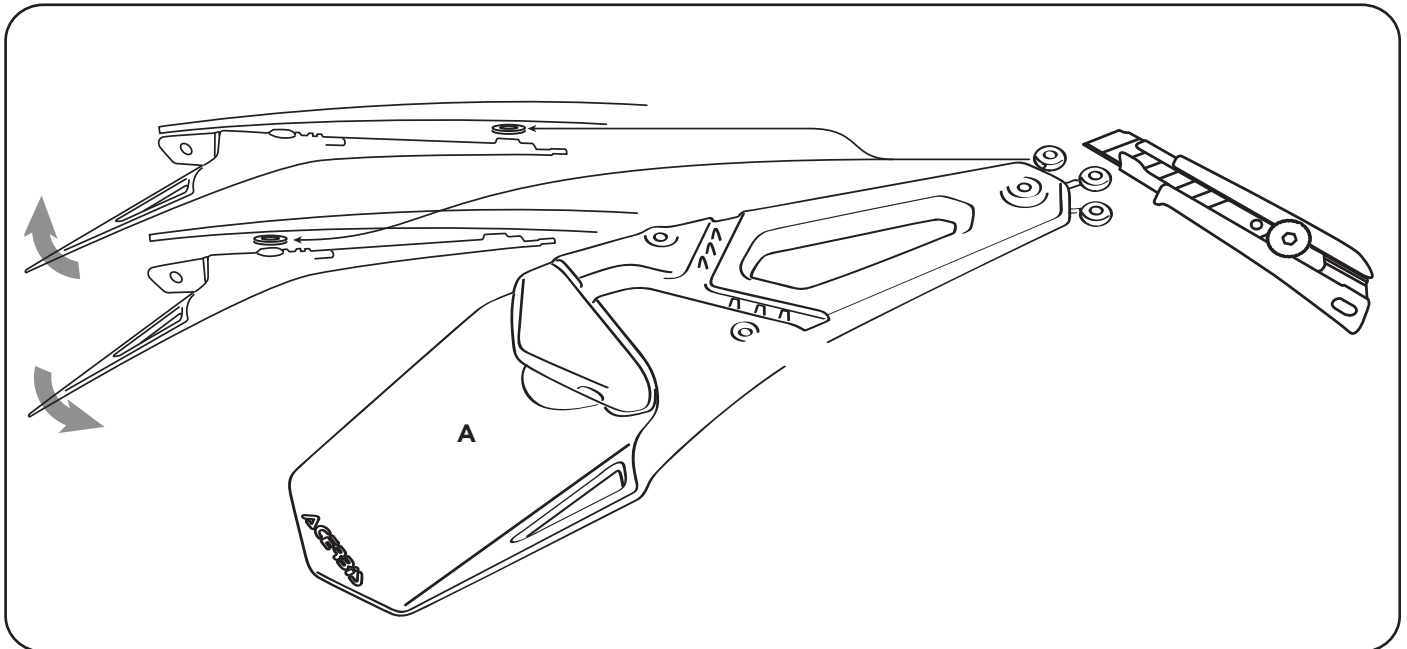

COD. 500002495 REV 1

ACERBIS PARTS

A - (1 pcs.)

B - (3 pcs.)

C - (3 pcs.)

D - (3 pcs.)

WARNING! Of road motorcycle lights regularly fail through vibration. Always check your lights before riding at night.
Be sure you follow the installation instructions exactly. If the headlamps fall off, it can jam the front wheel. Do not secure cables with number plate mounting straps. Use the guides provided. Before riding, check that all cables, hoses, and controls function properly. The rubber mounting straps are subject to deterioration from atmospheric pollutants. Always inspect them before riding. Never ride unless all four are properly installed and in good condition.