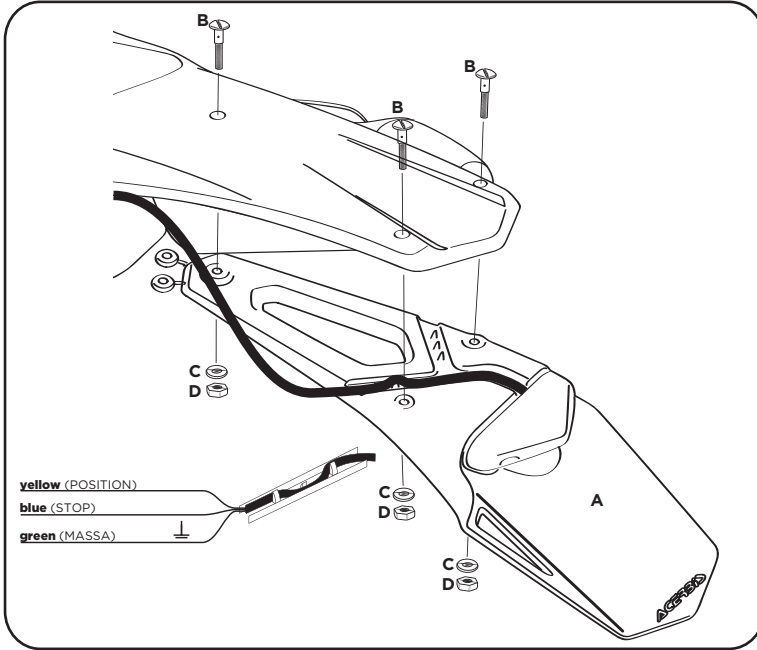

COD. 500002495 REV 1

ACERBIS PARTS

A - (1 pcs.)

B - (3 pcs.)

C - (3 pcs.)

D - (3 pcs.)

WARNING! Of road motorcycle lights regularly fail through vibration. Always check your lights before riding at night.
Be sure you follow the installation instructions exactly. If the headlamps fall off, it can jam the front wheel. Do not secure cables with number plate mounting straps. Use the guides provided. Before riding, check that all cables, hoses, and controls function properly. The rubber mounting straps are subject to deterioration from atmospheric pollutants. Always inspect them before riding. Never ride unless all four are properly installed and in good condition.