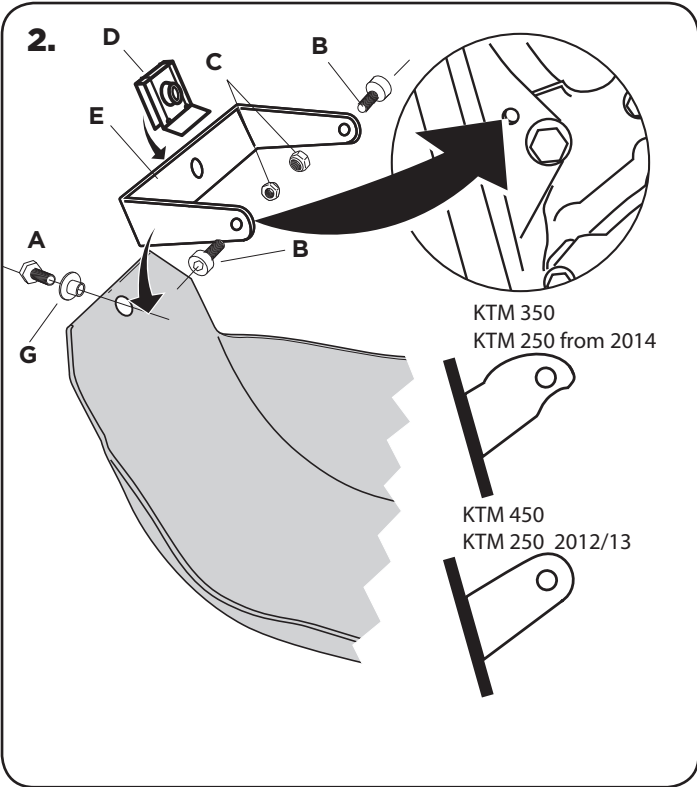

COD. 500002488 REV2

ACERBIS PARTS

WARNING!

Use at your own risk. Check the security of your device before you ride. Be sure that you follow the instructions installing the Acerbis products. Do not ride if there is missing or damaged hardware. If this is the case, take the item immediately back to your dealer. Make sure the throttle and other controls are free every time you ride. Lack of attention to instruction and warning could lead to interference with the controls, loss of control, and an accidents. Acerbis recommends that installation must be done by a licensed mechanic and that only Acerbis original parts are used during fitting. Acerbis makes no guarantees or representations, express or implied, regarding the fitness of its products for any particular purpose. Acerbis makes no guarantees or representations, express or implied, regarding the extent to which its product protect individuals or property from injury or death or damage.