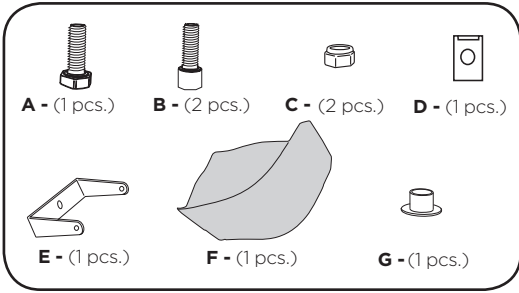

COD. 500002488 REV2

ACERBIS PARTS

WARNING!

Use at your own risk. Check the security of your device before you ride. Be sure that you follow the instructions installing the Acerbis products. Do not ride if there is missing or damaged hardware. If this is the case, take the item immediately back to your dealer. Make sure the throttle and other controls are free every time you ride. Lack of attention to instruction and warning could lead to interference with the controls, loss of control, and an accidents. Acerbis recommends that installation must be done by a licensed mechanic and that only Acerbis original parts are used during fitting. Acerbis makes no guarantees or representations, express or implied, regarding the fitness of its products for any particular purpose. Acerbis makes no guarantees or representations, express or implied, regarding the extent to which its product protect individuals or property from injury or death or damage.