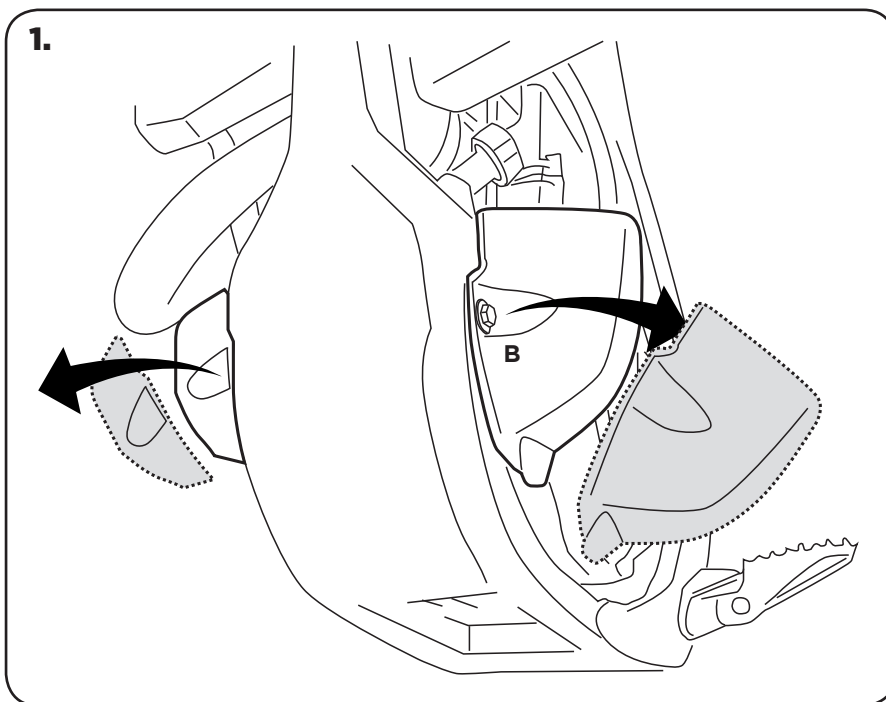

COD. 500002489 REV2

ACERBIS PARTS	O.E.M ITEMS TO USE:
 <p><b>A</b> - (1 pcs.)</p>	 <p><b>B</b> - (2 pcs.)</p>
 <p><b>C</b> - (2 pcs.)</p>	

Templated included if you want to drill your own holes for venting

**WARNING!**

Use at your own risk. Check the security of your device before you ride. Be sure that you follow the instructions installing the Acerbis products. Do not ride if there is missing or damaged hardware. If this is the case, take the item immediately back to your dealer. Make sure the throttle and other controls are free every time you ride. Lack of attention to instruction and warning could lead to interference with the controls, loss of control, and an accidents. Acerbis recommends that installation must be done by a licensed mechanic and that only Acerbis is original parts are used during fitting. Acerbis makes no guarantees or representations, express or implied, regarding the fitness of its products for any particular purpose. Acerbis makes no guarantees or representations, express or implied, regarding the extent to which its product protect individuals or property from injury or death or damage.