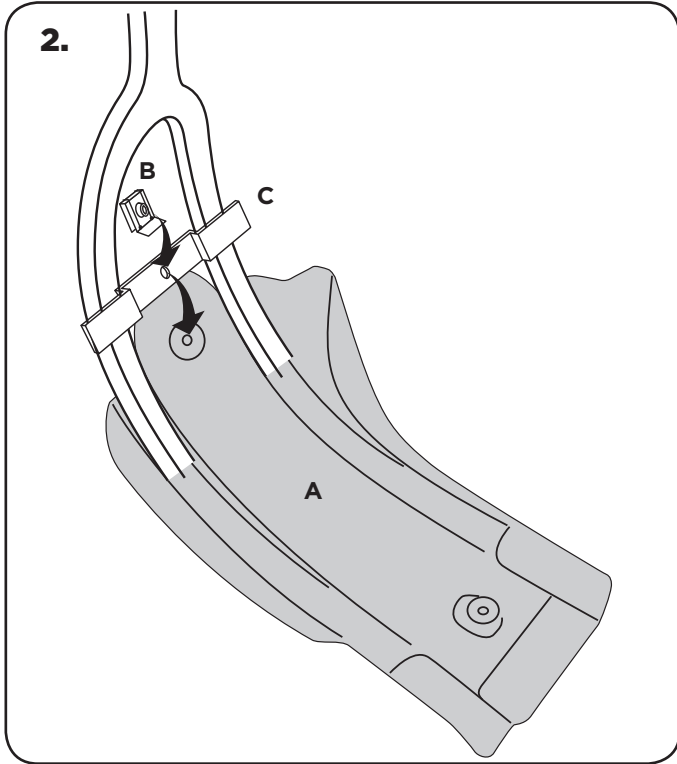

COD. 5000002306 REV1

ACERBIS PARTS		O.E.M ITEMS TO USE:
	A - (1 pcs.)	
	B - (1 pcs.)	D - (2 pcs.)
	C - (1 pcs.)	

Templated included if you want to drill your own holes for venting

WARNING!

Use at your own risk. Check the security of your device before you ride. Be sure that you follow the instructions installing the Acerbis products. Do not ride if there is missing or damaged hardware. If this is the case, take the item immediately back to your dealer. Make sure the throttle and other controls are free every time you ride. Lack of attention to instruction and warning could lead to interference with the controls, loss of control, and an accidents. Acerbis recommends that installation must be done by a licensed mechanic and that only Acerbis original parts are used during fitting. Acerbis makes no guarantees or representations, express or implied, regarding the fitness of its products for any particular purpose. Acerbis makes no guarantees or representations, express or implied, regarding the extent to which its product protect individuals or property from injury or death or damage.