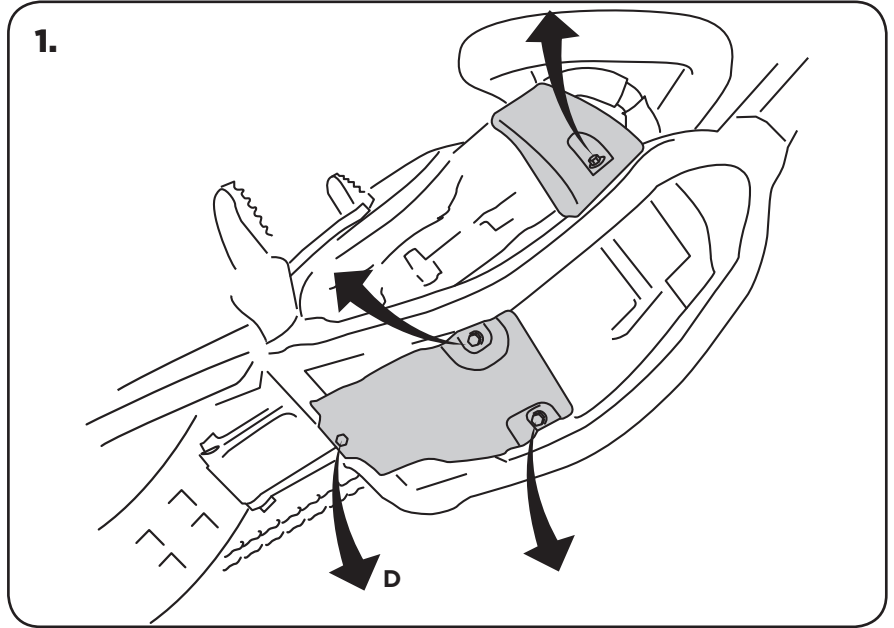

COD. 5000002306 REV1

ACERBIS PARTS		O.E.M ITEMS TO USE:
	A - (1 pcs.)	
	B - (1 pcs.)	D - (2 pcs.)
	C - (1 pcs.)	

Templated included if you want to drill your own holes for venting

WARNING!

Use at your own risk. Check the security of your device before you ride. Be sure that you follow the instructions installing the Acerbis products. Do not ride if there is missing or damaged hardware. If this is the case, take the item immediately back to your dealer. Make sure the throttle and other controls are free every time you ride. Lack of attention to instruction and warning could lead to interference with the controls, loss of control, and an accidents. Acerbis recommends that installation must be done by a licensed mechanic and that only Acerbis original parts are used during fitting. Acerbis makes no guarantees or representations, express or implied, regarding the fitness of its products for any particular purpose. Acerbis makes no guarantees or representations, express or implied, regarding the extent to which its product protect individuals or property from injury or death or damage.