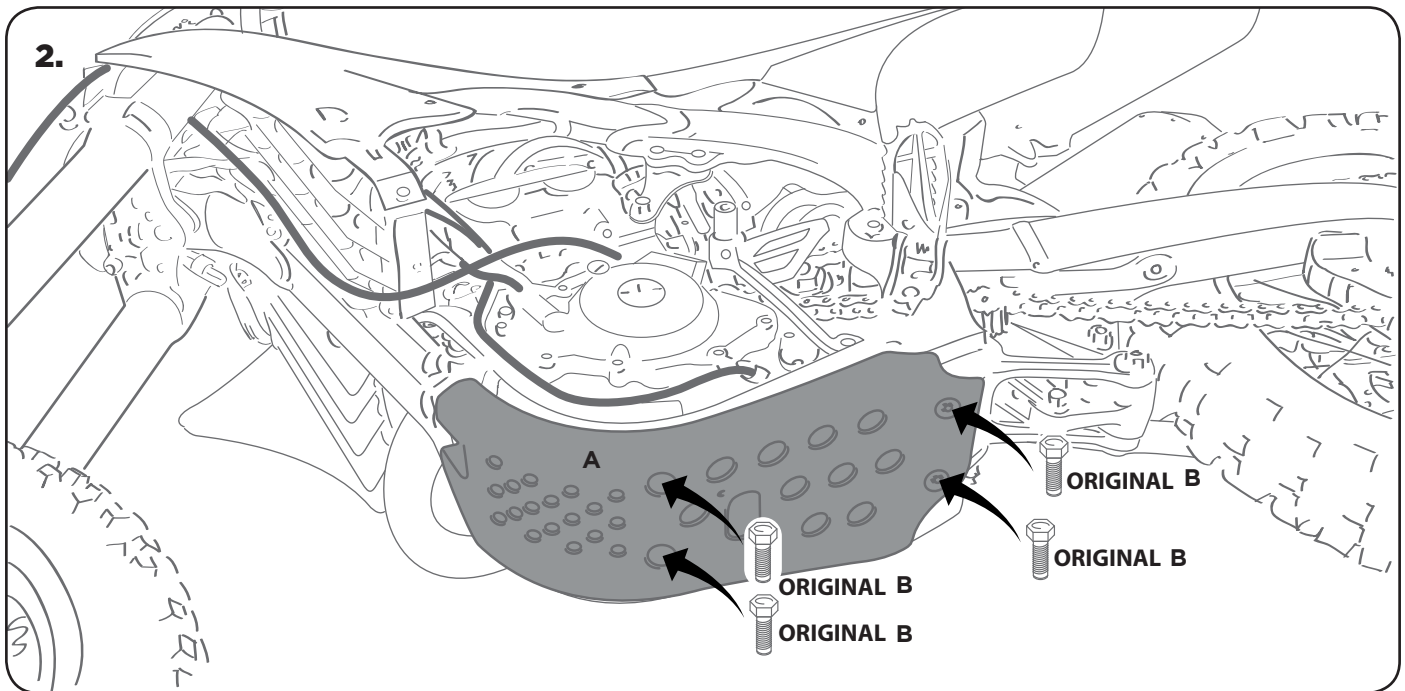

COD. 500002310 REV1

WARNING!

Use at your own risk. Check the security of your device before you ride. Be sure that you follow the instructions installing the Acerbis products. Do not ride if there is missing or damaged hardware. If this is the case, take the item immediately back to your dealer. Make sure the throttle and other controls are free every time you ride. Lack of attention to instruction and warning could lead to interference with the controls, loss of control, and an accidents. Acerbis recommends that installation must be done by a licensed mechanic and that only Acerbis original parts are used during fitting. Acerbis makes no guarantees or representations, express or implied, regarding the fitness of its products for any particular purpose. Acerbis makes no guarantees or representations, express or implied, regarding the extent to which its product protect individuals or property from injury or death or damage.