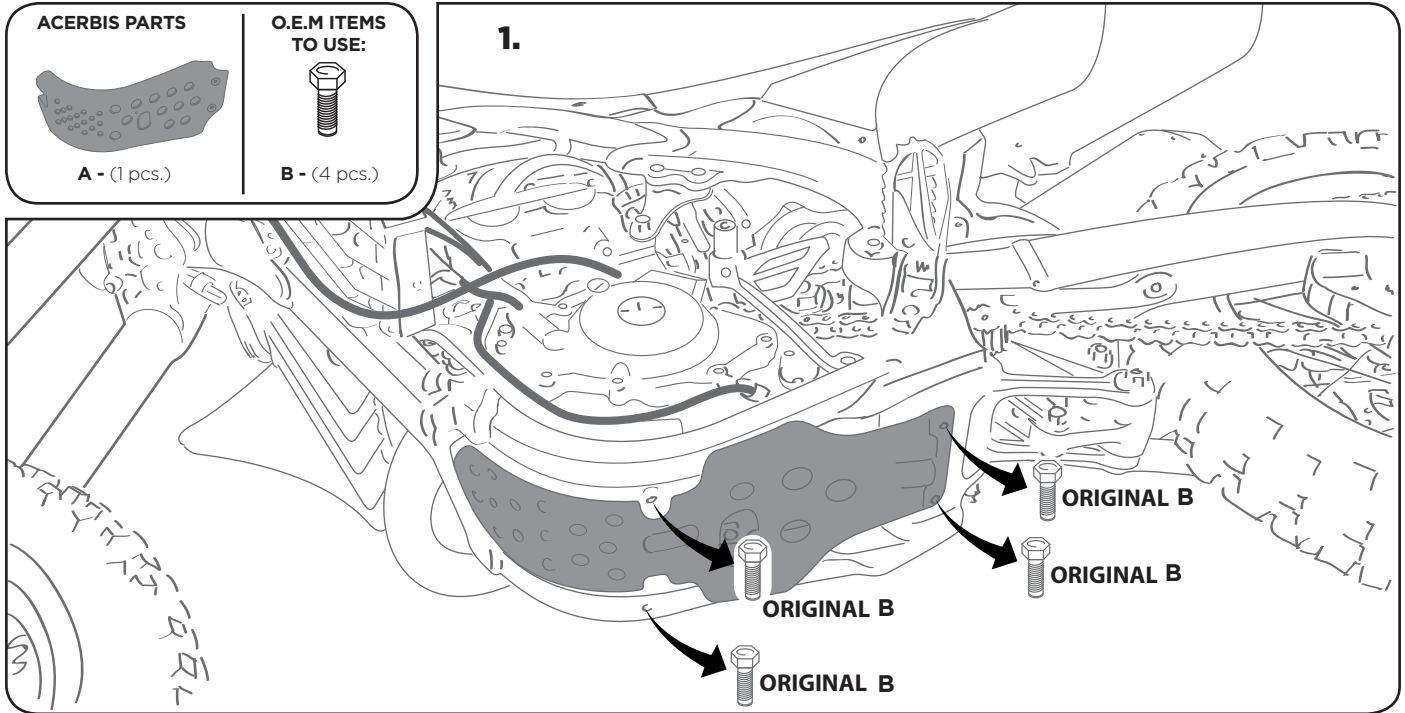

COD. 500002310 REV1

WARNING!

Use at your own risk. Check the security of your device before you ride. Be sure that you follow the instructions installing the Acerbis products. Do not ride if there is missing or damaged hardware. If this is the case, take the item immediately back to your dealer. Make sure the throttle and other controls are free every time you ride. Lack of attention to instruction and warning could lead to interference with the controls, loss of control, and an accidents. Acerbis recommends that installation must be done by a licensed mechanic and that only Acerbis original parts are used during fitting. Acerbis makes no guarantees or representations, express or implied, regarding the fitness of its products for any particular purpose. Acerbis makes no guarantees or representations, express or implied, regarding the extent to which its product protect individuals or property from injury or death or damage.