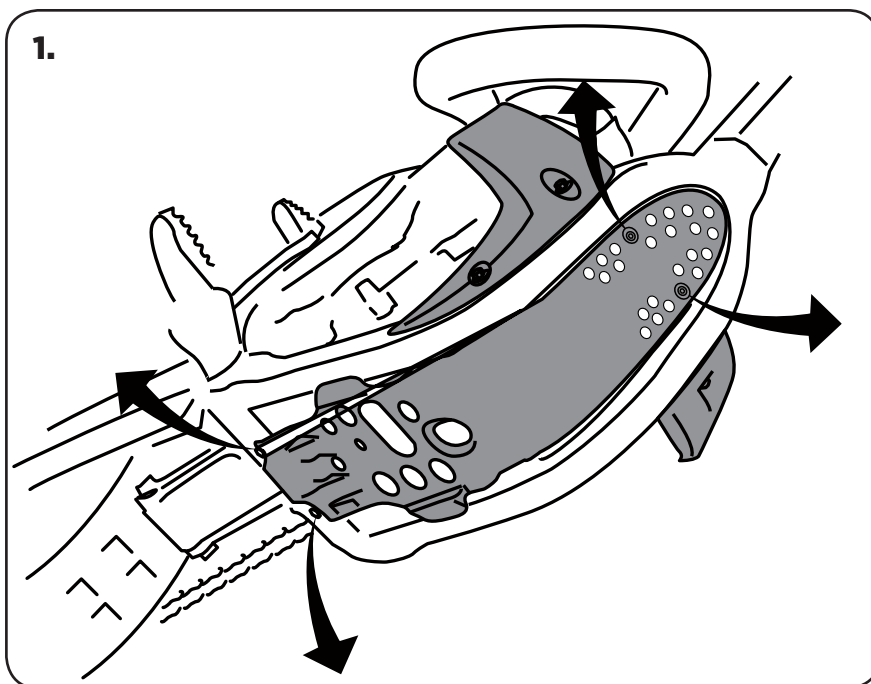

COD. 500002288 REV1

ACERBIS PARTS	O.E.M ITEMS TO USE:
 <p>A - (1 pcs.)</p>	 <p>B - (4 pcs.)</p>

WARNING!

Use at your own risk. Check the security of your device before you ride. Be sure that you follow the instructions installing the Acerbis products. Do not ride if there is missing or damaged hardware. If this is the case, take the item immediately back to your dealer. Make sure the throttle and other controls are free every time you ride. Lack of attention to instruction and warning could lead to interference with the controls, loss of control, and an accidents. Acerbis recommends that installation must be done by a licensed mechanic and that only Acerbis original parts are used during fitting. Acerbis makes no guarantees or representations, express or implied, regarding the fitness of its products for any particular purpose. Acerbis makes no guarantees or representations, express or implied, regarding the extent to which its product protect individuals or property from injury or death or damage.