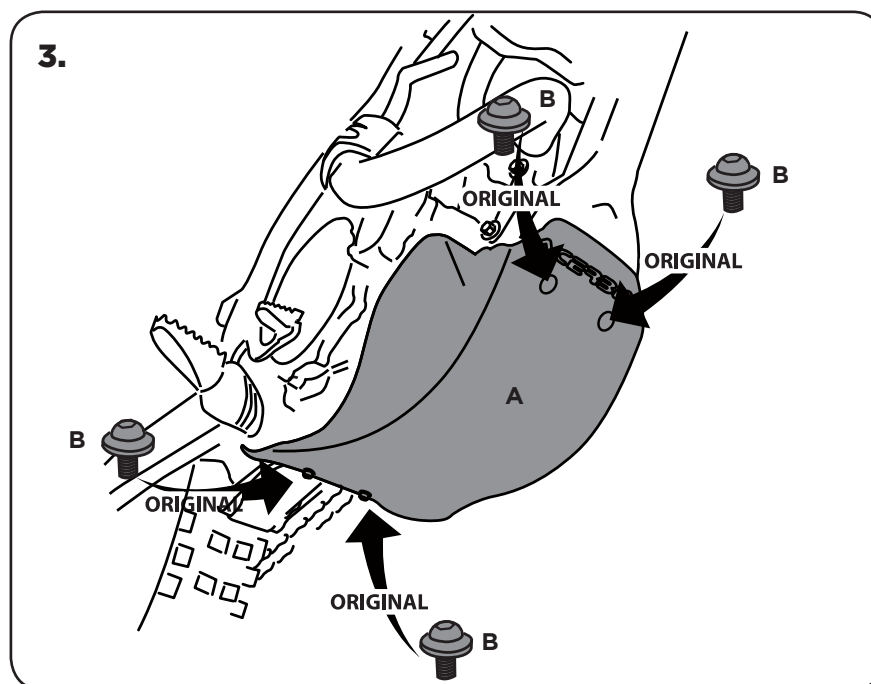

COD. 500002288 REV1

ACERBIS PARTS	O.E.M ITEMS TO USE:
 <p>A - (1 pcs.)</p>	 <p>B - (4 pcs.)</p>

WARNING!

Use at your own risk. Check the security of your device before you ride. Be sure that you follow the instructions installing the Acerbis products. Do not ride if there is missing or damaged hardware. If this is the case, take the item immediately back to your dealer. Make sure the throttle and other controls are free every time you ride. Lack of attention to instruction and warning could lead to interference with the controls, loss of control, and an accidents. Acerbis recommends that installation must be done by a licensed mechanic and that only Acerbis original parts are used during fitting. Acerbis makes no guarantees or representations, express or implied, regarding the fitness of its products for any particular purpose. Acerbis makes no guarantees or representations, express or implied, regarding the extent to which its product protect individuals or property from injury or death or damage.