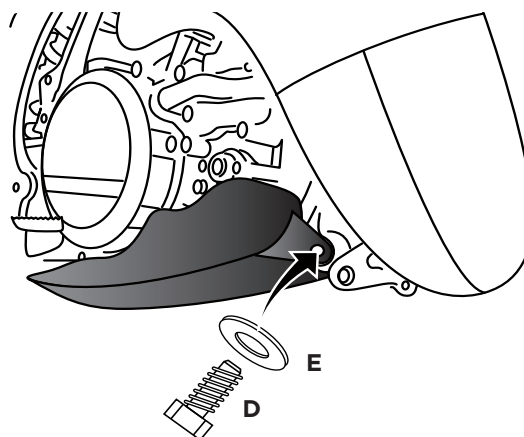

**KTM 250-300 2T** CODE: 0013683

**ACERBIS PARTS**

**C** - (1 pcs.)

**D** - (4 pcs.)

**E** - (4 pcs.)

Templated included if you want to drill your own holes for venting

**WARNING!**

Follow mounting instruction exactly. Ensure that the mounting is secure before riding.