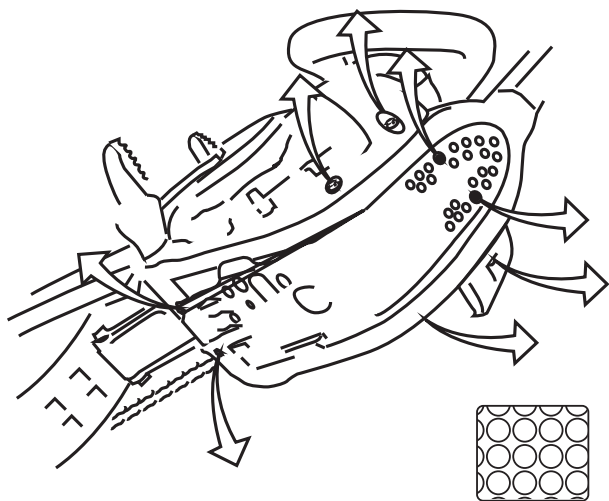

COD. 500002103 REV1

**HUSQVARNA 250-310-450-510 4T** CODE:0013650

**ACERBIS PARTS**

**A** - (1 pcs.)

**O.E.M ITEMS TO USE:**

**B** - (4 pcs.)

Templated included if you want to drill your own holes for venting

**KTM 250-300 2T** CODE: 0013683

**ACERBIS PARTS**

**C** - (1 pcs.)

**D** - (4 pcs.)

**E** - (4 pcs.)

Templated included if you want to drill your own holes for venting

**WARNING!**

Follow mounting instruction exactly. Ensure that the mounting is secure before riding.