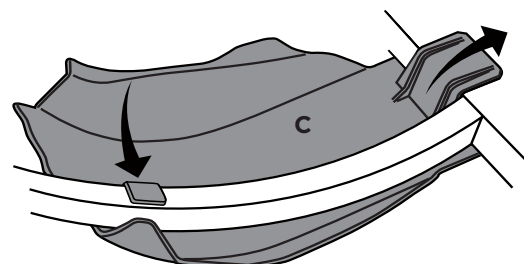

**KTM 250-300 2T** CODE: 0013683

**ACERBIS PARTS**

**C** - (1 pcs.)

**D** - (4 pcs.)

**E** - (4 pcs.)

Templated included if you want to drill your own holes for venting

**WARNING!**

Follow mounting instruction exactly. Ensure that the mounting is secure before riding.