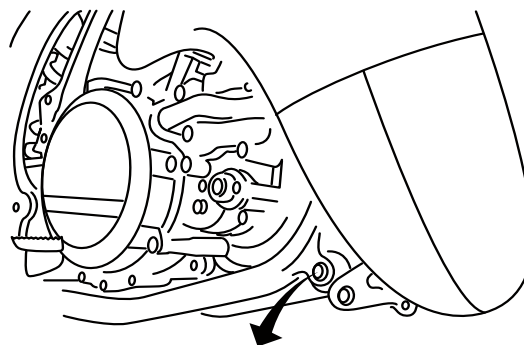

**KTM 250-300 2T** CODE: 0013683

**ACERBIS PARTS**

**C** - (1 pcs.)

**D** - (4 pcs.)

**E** - (4 pcs.)

Templated included if you want to drill your own holes for venting

**WARNING!**

Follow mounting instruction exactly. Ensure that the mounting is secure before riding.