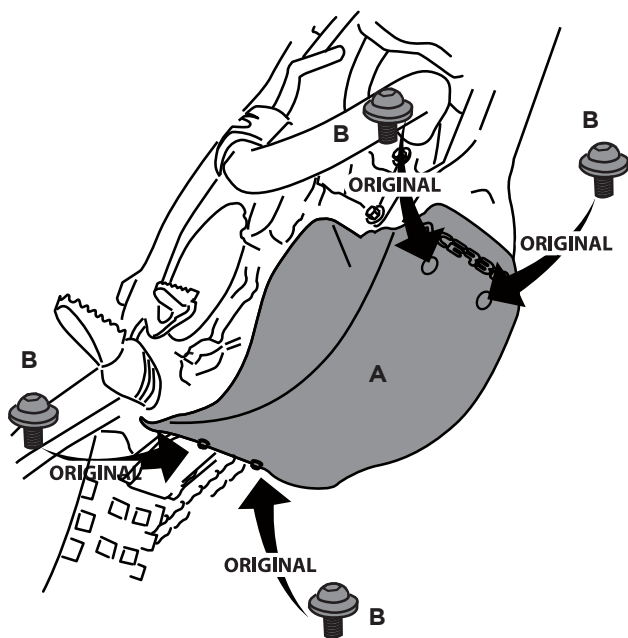

COD. 500002103 REV1

**HUSQVARNA 250-310-450-510 4T** CODE:0013650

**ACERBIS PARTS**

**A** - (1 pcs.)

**O.E.M ITEMS TO USE:**

**B** - (4 pcs.)

Templated included if you want to drill your own holes for venting

**KTM 250-300 2T** CODE: 0013683

**ACERBIS PARTS**

**C** - (1 pcs.)

**D** - (4 pcs.)

**E** - (4 pcs.)

Templated included if you want to drill your own holes for venting

**WARNING!**

Follow mounting instruction exactly. Ensure that the mounting is secure before riding.