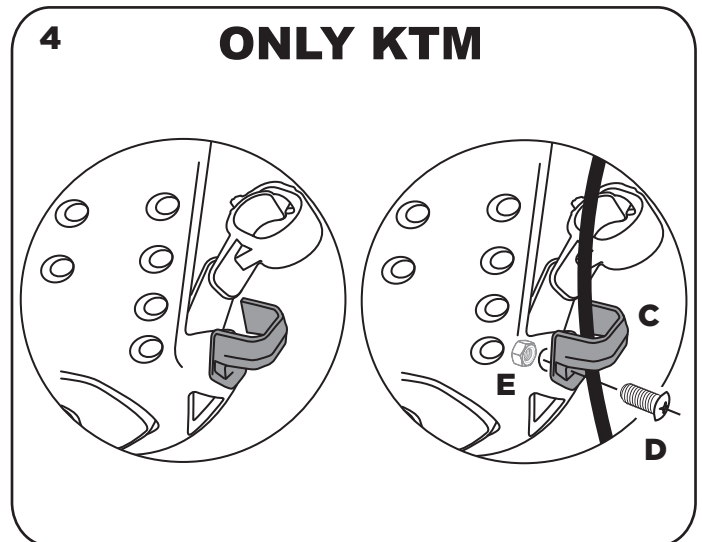

COD. 500001894 REV 2

ACERBIS PARTS

A - (1 pcs.)

B - (4 pcs.)

C - (1 pcs.)

D - (1 pcs.)

E - (1 pcs.)

WARNING! Of road motorcycle lights regularly fail through vibration. Always check your lights before riding at night. Be sure you follow the installation instructions exactly. If the headlamps fall off, it can jam the front wheel. Do not secure cables with number plate mounting straps. Use the guides provided. Before riding, check that all cables, hoses, and controls function properly. The rubber mounting straps are subject to deterioration from atmospheric pollutants. Always inspect them before riding. Never ride unless all four are properly installed and in good condition.