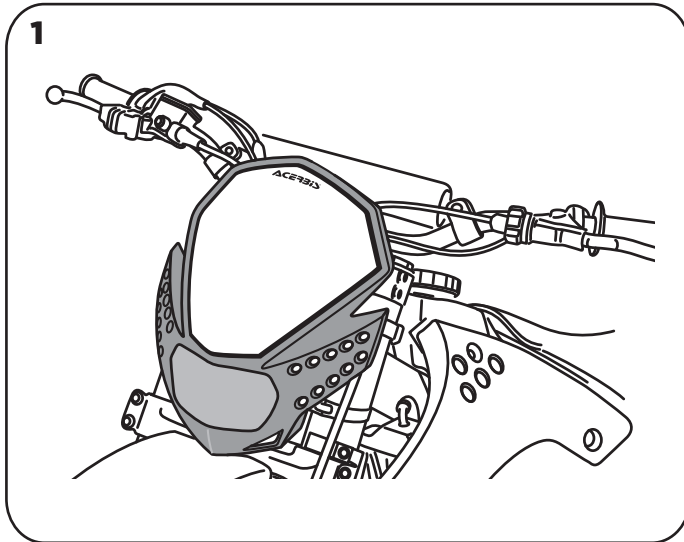

COD. 500001894 REV 2

ACERBIS PARTS

A - (1 pcs.)

B - (4 pcs.)

C - (1 pcs.)

D - (1 pcs.)

E - (1 pcs.)

WARNING! Of road motorcycle lights regularly fail through vibration. Always check your lights before riding at night. Be sure you follow the installation instructions exactly. If the headlamps fall off, it can jam the front wheel. Do not secure cables with number plate mounting straps. Use the guides provided. Before riding, check that all cables, hoses, and controls function properly. The rubber mounting straps are subject to deterioration from atmospheric pollutants. Always inspect them before riding. Never ride unless all four are properly installed and in good condition.