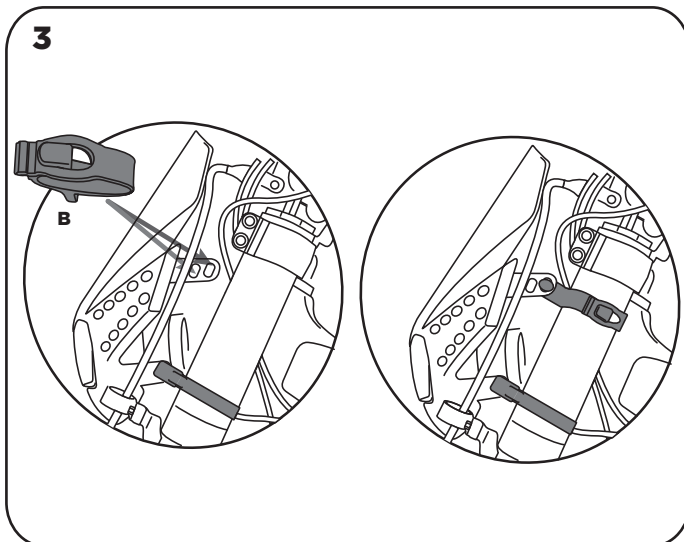

COD. 500001894 REV 2

ACERBIS PARTS

A - (1 pcs.)

B - (4 pcs.)

C - (1 pcs.)

D - (1 pcs.)

E - (1 pcs.)

WARNING! Of road motorcycle lights regularly fail through vibration. Always check your lights before riding at night. Be sure you follow the installation instructions exactly. If the headlamps fall off, it can jam the front wheel. Do not secure cables with number plate mounting straps. Use the guides provided. Before riding, check that all cables, hoses, and controls function properly. The rubber mounting straps are subject to deterioration from atmospheric pollutants. Always inspect them before riding. Never ride unless all four are properly installed and in good condition.