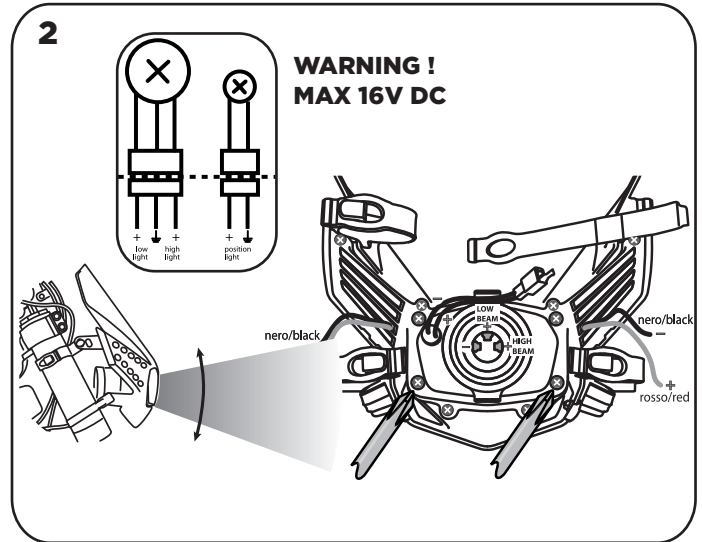

COD. 500001894 REV 2

ACERBIS PARTS

A - (1 pcs.)

B - (4 pcs.)

C - (1 pcs.)

D - (1 pcs.)

E - (1 pcs.)

WARNING! Of road motorcycle lights regularly fail through vibration. Always check your lights before riding at night. Be sure you follow the installation instructions exactly. If the headlamps fall off, it can jam the front wheel. Do not secure cables with number plate mounting straps. Use the guides provided. Before riding, check that all cables, hoses, and controls function properly. The rubber mounting straps are subject to deterioration from atmospheric pollutants. Always inspect them before riding. Never ride unless all four are properly installed and in good condition.