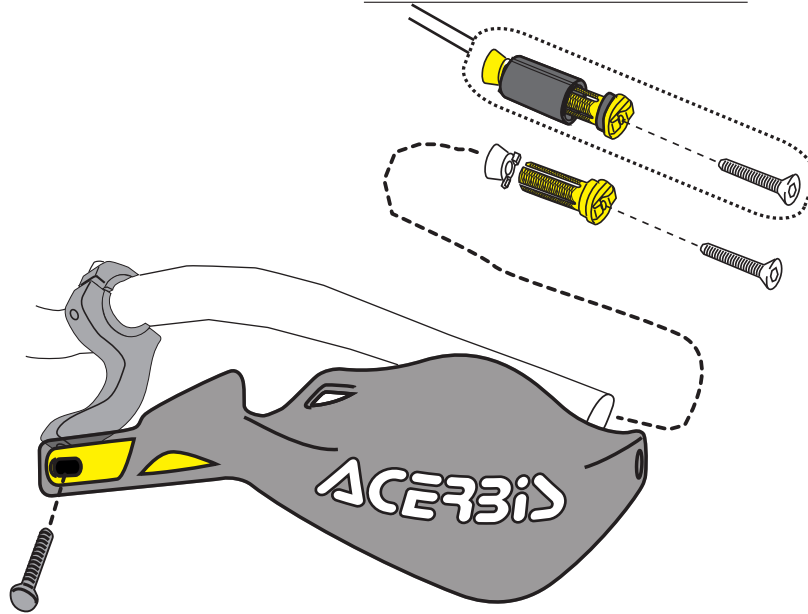

COD. 5000005415

**FOR STEEL HANDLEBARS**

**for HANDLEBARS  
28 mm  
1.102 Inch**

**A - (2 pcs.)**

**B - (2 pcs.)**

**C - (4 pcs.)**

**F - (2 pcs.)**

**D - (4 pcs.)**

**E - (4 pcs.)**

**H - (2 pcs.)**

**I - (2 pcs.)**

**for HANDLEBARS  
Ø 22 mm  
Ø 0.866 Inch**

**C**

**C**

**WARNING!**

Follow mounting instruction exactly. Ensure that the mounting is secure before riding. These handguards will not prevent injury in the event of a crash. They are designed to protect the hands from cold weather and impact with small branches you might hit and flying debris. Be sure that you follow the instruction for installing the handguards. Do not ride with a broken tie wrap. Check to be sure the throttle and other controls are free every time you ride. Failure to heed instruction and this warning could lead to interference with the controls, loss of control of the motorcycle, and an accident.