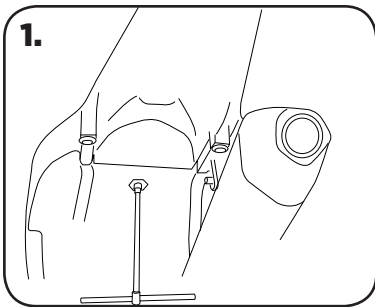

COD. 500001484 REV 1

WARNING!
Clean tank interior thoroughly before installation. install this fuel tank only in a well ventilated area, as gasoline fumes are extremely dangerous. do not start operate the vehicle if there are any fuel leaks! acerbis recommends that installation be done by licensed mechanic. read all instructions first before beginning installation.

DISCLAIMER:
DISCLAIMER: Due to uncontrolled variables in the manufacturing process of rotationally molded fuel tanks, the fuel tank may vary in size and shape by up to 7% of the manufacturer's original listed capacity.