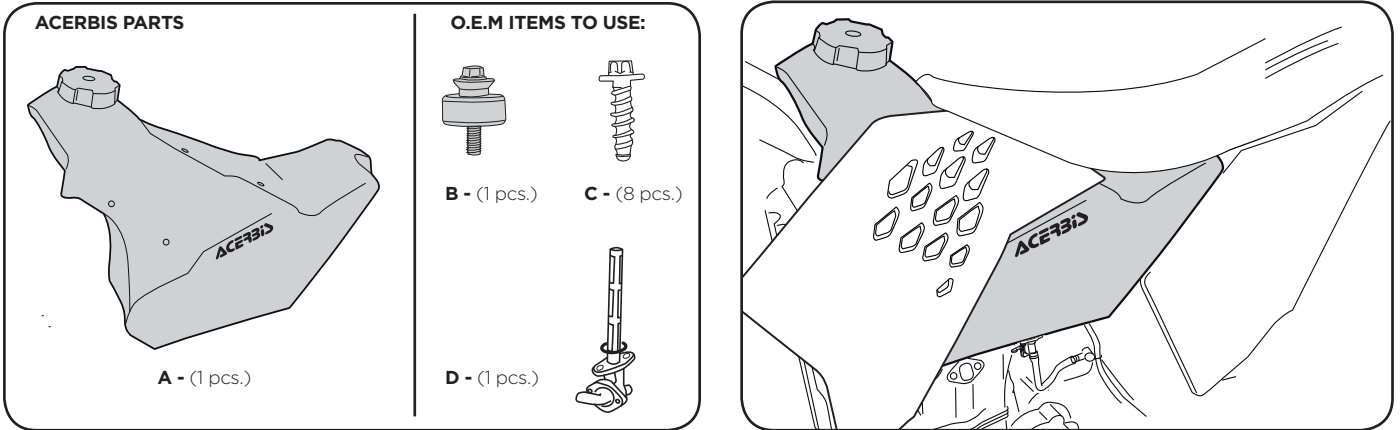

COD. 500001484 REV 1

WARNING!
Clean tank interior thoroughly before installation. install this fuel tank only in a well ventilated area, as gasoline fumes are extremely dangerous. do not start operate the vehicle if there are any fuel leaks! acerbis recommends that installation be done by licensed mechanic. read all instructions first before beginning installation.

DISCLAIMER:
DISCLAIMER: Due to uncontrolled variables in the manufacturing process of rotationally molded fuel tanks, the fuel tank may vary in size and shape by up to 7% of the manufacturer's original listed capacity.