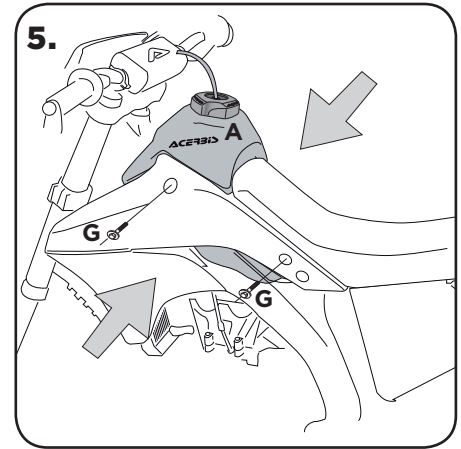

H - (1 pcs.)

G - (4 pcs.)

Torque
max 6Nm

F - (1 pcs.)

WARNING!

Clean tank interior thoroughly before installation. install this fuel tank only in a well ventilated area, as gasoline fumes are extremely dangerous. do not start operate the vehicle if there are any fuel leaks! acerbis recommends that installation be done by licensed mechanic. read all instructions first before beginning installation.