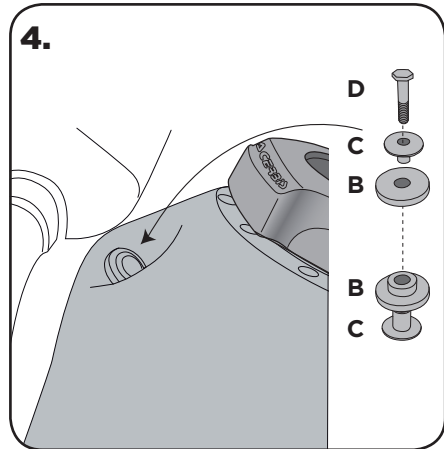

H - (1 pcs.)

G - (4 pcs.)

Torque
max 6Nm

F - (1 pcs.)

WARNING!

Clean tank interior thoroughly before installation. install this fuel tank only in a well ventilated area, as gasoline fumes are extremely dangerous. do not start operate the vehicle if there are any fuel leaks! acerbis recommends that installation be done by licensed mechanic. read all instructions first before beginning installation.