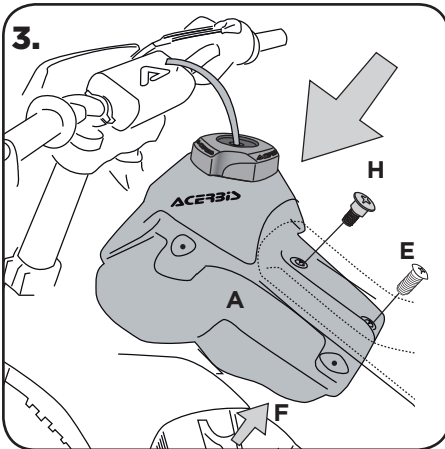

H - (1 pcs.)

G - (4 pcs.)

Torque
max 6Nm

F - (1 pcs.)

WARNING!

Clean tank interior thoroughly before installation. install this fuel tank only in a well ventilated area, as gasoline fumes are extremely dangerous. do not start operate the vehicle if there are any fuel leaks! acerbis recommends that installation be done by licensed mechanic. read all instructions first before beginning installation.