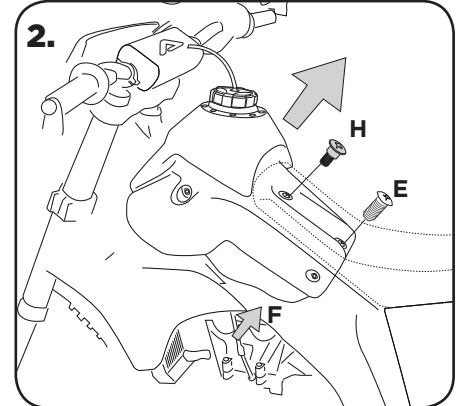

H - (1 pcs.)

G - (4 pcs.)

Torque
max 6Nm

F - (1 pcs.)

WARNING!

Clean tank interior thoroughly before installation. install this fuel tank only in a well ventilated area, as gasoline fumes are extremely dangerous. do not start operate the vehicle if there are any fuel leaks! acerbis recommends that installation be done by licensed mechanic. read all instructions first before beginning installation.