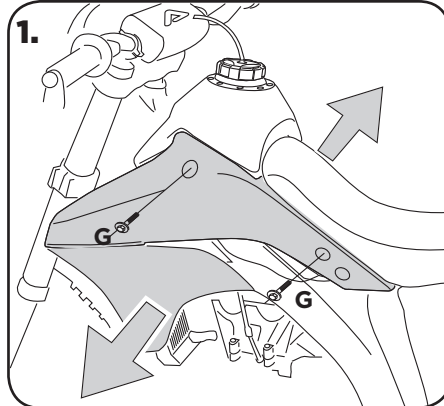

H - (1 pcs.)

G - (4 pcs.)

Torque
max 6Nm

F - (1 pcs.)

WARNING!

Clean tank interior thoroughly before installation. install this fuel tank only in a well ventilated area, as gasoline fumes are extremely dangerous. do not start operate the vehicle if there are any fuel leaks! acerbis recommends that installation be done by licensed mechanic. read all instructions first before beginning installation.