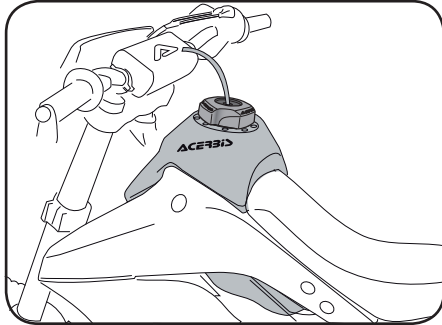

H - (1 pcs.)

G - (4 pcs.)

Torque
max 6Nm

F - (1 pcs.)

WARNING!

Clean tank interior thoroughly before installation. install this fuel tank only in a well ventilated area, as gasoline fumes are extremely dangerous. do not start operate the vehicle if there are any fuel leaks! acerbis recommends that installation be done by licensed mechanic. read all instructions first before beginning installation.