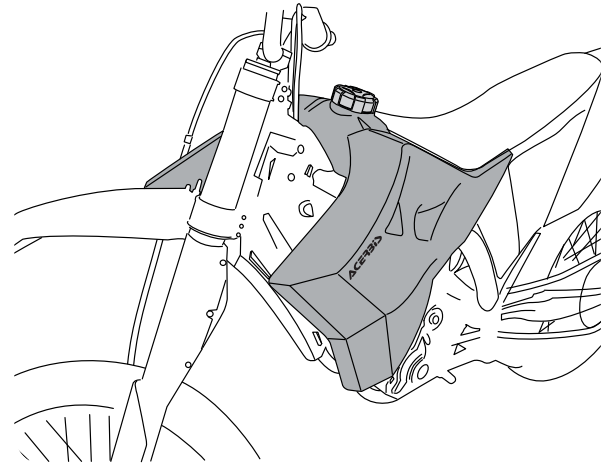

COD. 500001417 REV1

ACERBIS PARTS			O.E.M ITEMS TO USE:	
	 B - (1 pcs.)	 D - (1 pcs.)	 F - (1 pcs.)	
	 C - (1 pcs.)	 E - (1 pcs.)	 G - (1 pcs.)	

**WARNING!**  
 Clean tank interior thoroughly before installation. install this fuel tank only in a well ventilated area, as gasoline fumes are extremely dangerous. do not start operate the vehicle if there are any fuel leaks! acerbis recommends that installation be done by licensed mechanic. read all instructions first before beginning installation.

**DISCLAIMER:**  
 DISCLAIMER: Due to uncontrolled variables in the manufacturing process of rotationally molded fuel tanks, the fuel tank may vary in size and shape by up 7% of the manufacturer's original listed capacity.