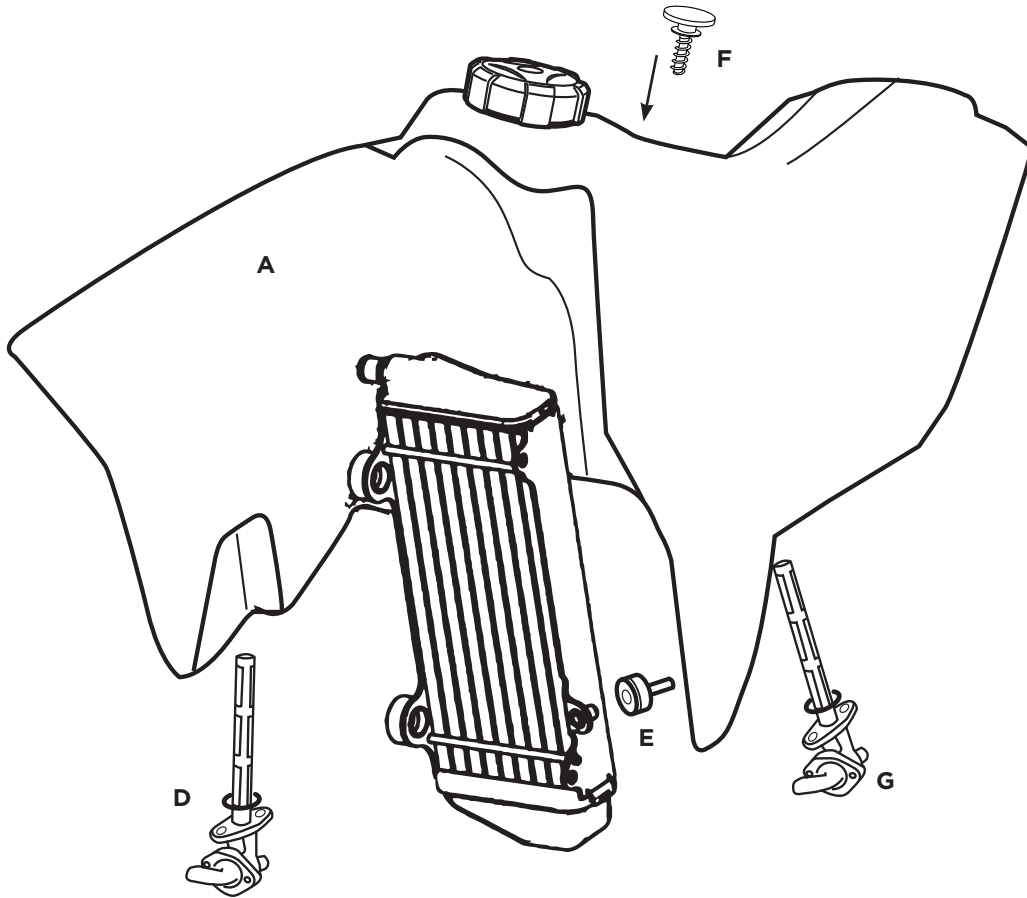

COD. 500001417 REV1

ACERBIS PARTS			O.E.M ITEMS TO USE:	
	 B - (1 pcs.)	 D - (1 pcs.)	 F - (1 pcs.)	
	 C - (1 pcs.)	 E - (1 pcs.)	 G - (1 pcs.)	

**WARNING!**  
 Clean tank interior thoroughly before installation. install this fuel tank only in a well ventilated area, as gasoline fumes are extremely dangerous. do not start operate the vehicle if there are any fuel leaks! acerbis recommends that installation be done by licensed mechanic. read all instructions first before beginning installation.

**DISCLAIMER:**  
 DISCLAIMER: Due to uncontrolled variables in the manufacturing process of rotationally molded fuel tanks, the fuel tank may vary in size and shape by up 7% of the manufacturer's original listed capacity.