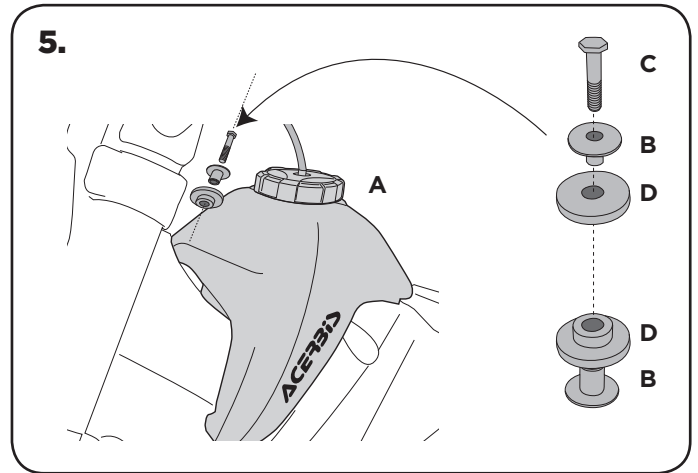

COD. 500001318 REV 1

ACERBIS PARTS		O.E.M ITEMS TO USE:	
			
A - (1 pcs.)	B - (2 pcs.)	E - (1 pcs.)	F - (1 pcs.)
			
	D - (2 pcs.)	H - (1 pcs.)	G - (8 pcs.)
	C - (2 pcs.)		

WARNING!
Clean tank interior thoroughly before installation. install this fuel tank only in a well ventilated area, as gasoline fumes are extremely dangerous. do not start operate the vehicle if there are any fuel leaks! acerbis recommends that installation be done by licensed mechanic. read all instructions first before beginning installation.