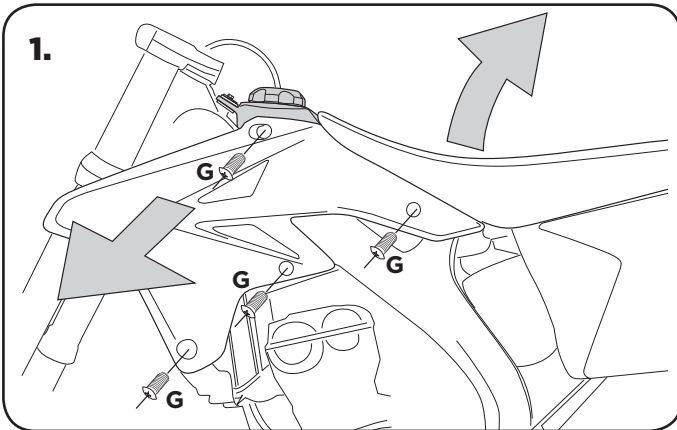

COD. 500001318 REV 1

ACERBIS PARTS		O.E.M ITEMS TO USE:	
			
A - (1 pcs.)	B - (2 pcs.)	E - (1 pcs.)	F - (1 pcs.)
			
	D - (2 pcs.)	H - (1 pcs.)	G - (8 pcs.)
	C - (2 pcs.)		

WARNING!
Clean tank interior thoroughly before installation. install this fuel tank only in a well ventilated area, as gasoline fumes are extremely dangerous. do not start operate the vehicle if there are any fuel leaks! acerbis recommends that installation be done by licensed mechanic. read all instructions first before beginning installation.