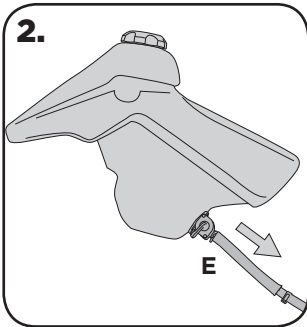

COD. 500001318 REV 1

ACERBIS PARTS		O.E.M ITEMS TO USE:	
			
A - (1 pcs.)	B - (2 pcs.)	E - (1 pcs.)	F - (1 pcs.)
			
	D - (2 pcs.)	H - (1 pcs.)	G - (8 pcs.)
	C - (2 pcs.)		

WARNING!
Clean tank interior thoroughly before installation. install this fuel tank only in a well ventilated area, as gasoline fumes are extremely dangerous. do not start operate the vehicle if there are any fuel leaks! acerbis recommends that installation be done by licensed mechanic. read all instructions first before beginning installation.