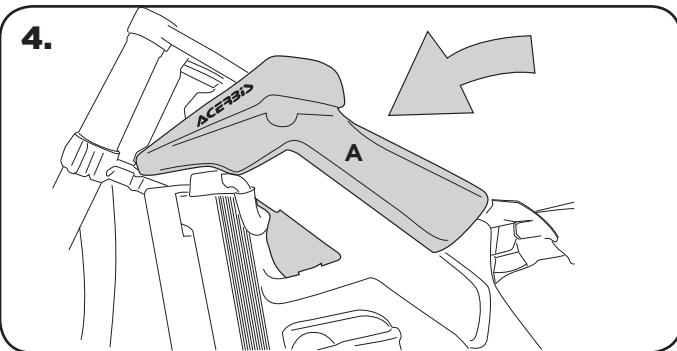

COD. 500001318 REV 1

ACERBIS PARTS		O.E.M ITEMS TO USE:	
			
A - (1 pcs.)	B - (2 pcs.)	E - (1 pcs.)	F - (1 pcs.)
			
	D - (2 pcs.)	H - (1 pcs.)	G - (8 pcs.)
	C - (2 pcs.)		

WARNING!
Clean tank interior thoroughly before installation. install this fuel tank only in a well ventilated area, as gasoline fumes are extremely dangerous. do not start operate the vehicle if there are any fuel leaks! acerbis recommends that installation be done by licensed mechanic. read all instructions first before beginning installation.