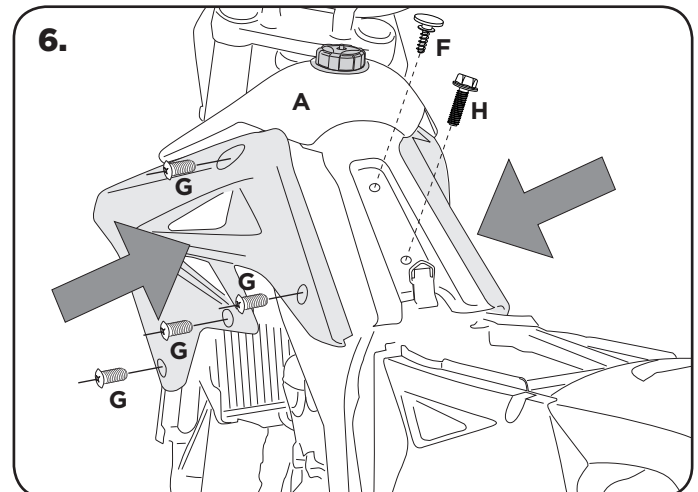

COD. 500001318 REV 1

ACERBIS PARTS		O.E.M ITEMS TO USE:	
			
A - (1 pcs.)	B - (2 pcs.)	E - (1 pcs.)	F - (1 pcs.)
			
	D - (2 pcs.)	H - (1 pcs.)	G - (8 pcs.)
	C - (2 pcs.)		

WARNING!
Clean tank interior thoroughly before installation. install this fuel tank only in a well ventilated area, as gasoline fumes are extremely dangerous. do not start operate the vehicle if there are any fuel leaks! acerbis recommends that installation be done by licensed mechanic. read all instructions first before beginning installation.

DISCLAIMER:
DISCLAIMER: Due to uncontrolled variables in the manufacturing process of rotationally molded fuel tanks, the fuel tank may vary in size and shape by up to 7% of the manufacturer's original listed capacity.