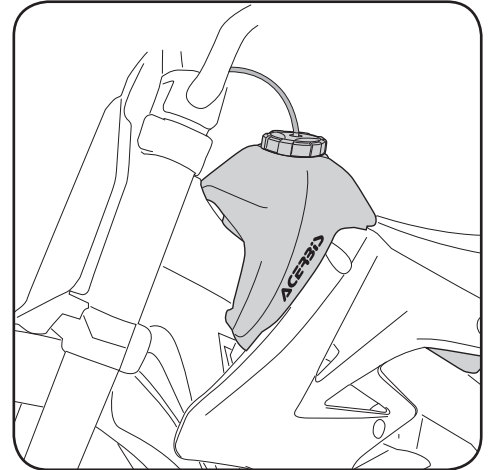

COD. 500001318 REV 1

ACERBIS PARTS		O.E.M ITEMS TO USE:	
			
A - (1 pcs.)	B - (2 pcs.)	E - (1 pcs.)	F - (1 pcs.)
			
	D - (2 pcs.)	H - (1 pcs.)	G - (8 pcs.)
	C - (2 pcs.)		

WARNING!
Clean tank interior thoroughly before installation. install this fuel tank only in a well ventilated area, as gasoline fumes are extremely dangerous. do not start operate the vehicle if there are any fuel leaks! acerbis recommends that installation be done by licensed mechanic. read all instructions first before beginning installation.