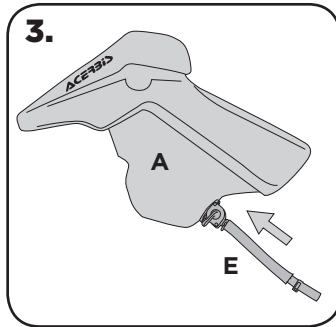

COD. 500001318 REV 1

ACERBIS PARTS		O.E.M ITEMS TO USE:	
			
A - (1 pcs.)	B - (2 pcs.)	E - (1 pcs.)	F - (1 pcs.)
			
	D - (2 pcs.)	H - (1 pcs.)	G - (8 pcs.)
	C - (2 pcs.)		

WARNING!
Clean tank interior thoroughly before installation. install this fuel tank only in a well ventilated area, as gasoline fumes are extremely dangerous. do not start operate the vehicle if there are any fuel leaks! acerbis recommends that installation be done by licensed mechanic. read all instructions first before beginning installation.