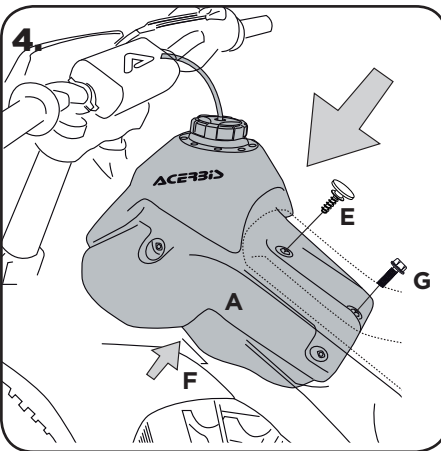

COD. 500001358 REV1

ACERBIS PARTS			O.E.M ITEMS TO USE:	
		B - (2 pcs.)		
A - (1 pcs.)		C - (2 pcs.)		
		D - (1 pcs.)	G - (1 pcs.)	H - (4 pcs.)

WARNING!
 Clean tank interior thoroughly before installation. install this fuel tank only in a well ventilated area, as gasoline fumes are extremely dangerous. do not start operate the vehicle if there are any fuel leaks! acerbis recommends that installation be done by licensed mechanic. read all instructions first before beginning installation.