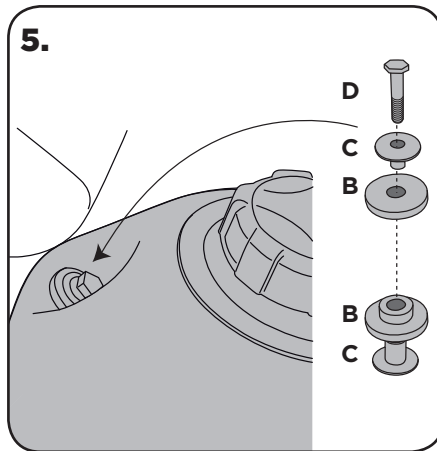

COD. 500001358 REV1

ACERBIS PARTS			O.E.M ITEMS TO USE:	
		B - (2 pcs.)		
A - (1 pcs.)		C - (2 pcs.)		
		D - (1 pcs.)	G - (1 pcs.)	H - (4 pcs.)

WARNING!
 Clean tank interior thoroughly before installation. install this fuel tank only in a well ventilated area, as gasoline fumes are extremely dangerous. do not start operate the vehicle if there are any fuel leaks! acerbis recommends that installation be done by licensed mechanic. read all instructions first before beginning installation.