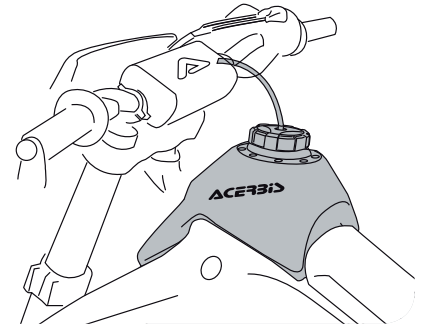

COD. 500001358 REV1

ACERBIS PARTS			O.E.M ITEMS TO USE:	
		B - (2 pcs.)		
A - (1 pcs.)		C - (2 pcs.)		
		D - (1 pcs.)	G - (1 pcs.)	H - (4 pcs.)

WARNING!
 Clean tank interior thoroughly before installation. install this fuel tank only in a well ventilated area, as gasoline fumes are extremely dangerous. do not start operate the vehicle if there are any fuel leaks! acerbis recommends that installation be done by licensed mechanic. read all instructions first before beginning installation.