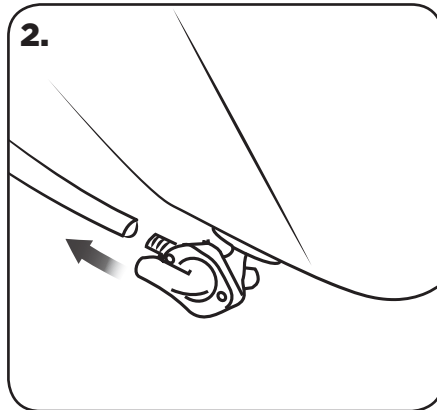

COD. 500001358 REV1

ACERBIS PARTS			O.E.M ITEMS TO USE:	
		B - (2 pcs.)		
A - (1 pcs.)		C - (2 pcs.)		
		D - (1 pcs.)	G - (1 pcs.)	H - (4 pcs.)

WARNING!
 Clean tank interior thoroughly before installation. install this fuel tank only in a well ventilated area, as gasoline fumes are extremely dangerous. do not start operate the vehicle if there are any fuel leaks! acerbis recommends that installation be done by licensed mechanic. read all instructions first before beginning installation.