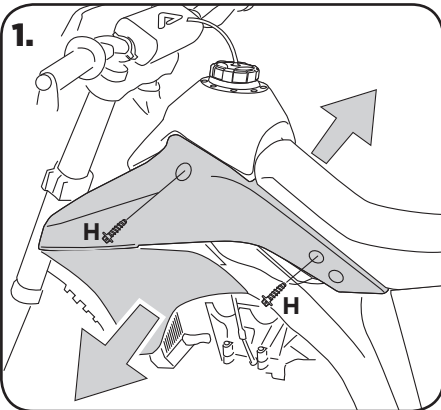

COD. 500001358 REV1

ACERBIS PARTS			O.E.M ITEMS TO USE:	
		B - (2 pcs.)		
A - (1 pcs.)		C - (2 pcs.)		
		D - (1 pcs.)	G - (1 pcs.)	H - (4 pcs.)

WARNING!
 Clean tank interior thoroughly before installation. install this fuel tank only in a well ventilated area, as gasoline fumes are extremely dangerous. do not start operate the vehicle if there are any fuel leaks! acerbis recommends that installation be done by licensed mechanic. read all instructions first before beginning installation.