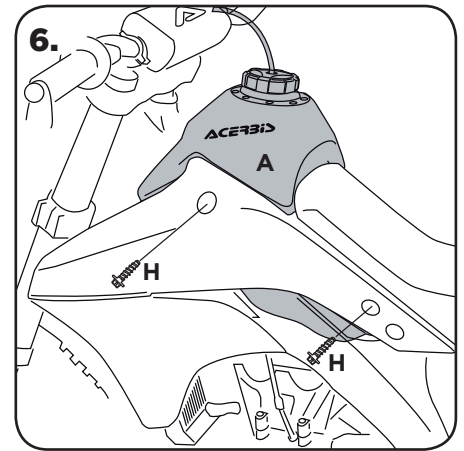

COD. 500001358 REV1

ACERBIS PARTS			O.E.M ITEMS TO USE:	
		B - (2 pcs.)		
A - (1 pcs.)		C - (2 pcs.)		
		D - (1 pcs.)	G - (1 pcs.)	H - (4 pcs.)

WARNING!
 Clean tank interior thoroughly before installation. install this fuel tank only in a well ventilated area, as gasoline fumes are extremely dangerous. do not start operate the vehicle if there are any fuel leaks! acerbis recommends that installation be done by licensed mechanic. read all instructions first before beginning installation.