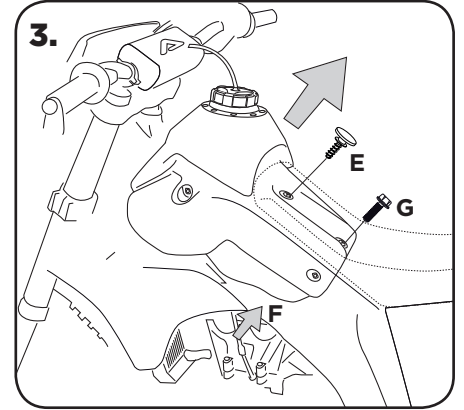

COD. 500001358 REV1

ACERBIS PARTS			O.E.M ITEMS TO USE:	
		B - (2 pcs.)		
A - (1 pcs.)		C - (2 pcs.)		
		D - (1 pcs.)	G - (1 pcs.)	H - (4 pcs.)

WARNING!
 Clean tank interior thoroughly before installation. install this fuel tank only in a well ventilated area, as gasoline fumes are extremely dangerous. do not start operate the vehicle if there are any fuel leaks! acerbis recommends that installation be done by licensed mechanic. read all instructions first before beginning installation.