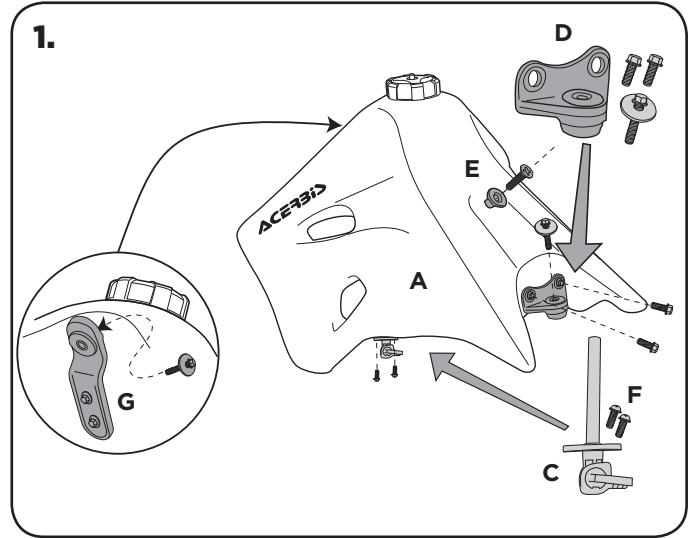

COD. 500001261 REV1

ACERBIS PARTS			O.E.M ITEMS TO USE:					
A - (1 pcs.)	B - (2 pcs.)	C - (1 pcs.)	D - (1 pcs.)	E - (1 pcs.)	F - (2 pcs.)	G - (1 pcs.)	H - (2 pcs.)	I - (1 pcs.)

WARNING!
 Clean tank interior thoroughly before installation. install this fuel tank only in a well ventilated area, as gasoline fumes are extremely dangerous. do not start operate the vehicle if there are any fuel leaks! acerbis recommends that installation be done by licensed mechanic. read all instructions first before beginning installation.

DISCLAIMER:
 DISCLAIMER: Due to uncontrolled variables in the manufacturing process of rotationally molded fuel tanks, the fuel tank may vary in size and shape by up 7% of the manufacturer's original listed capacity.