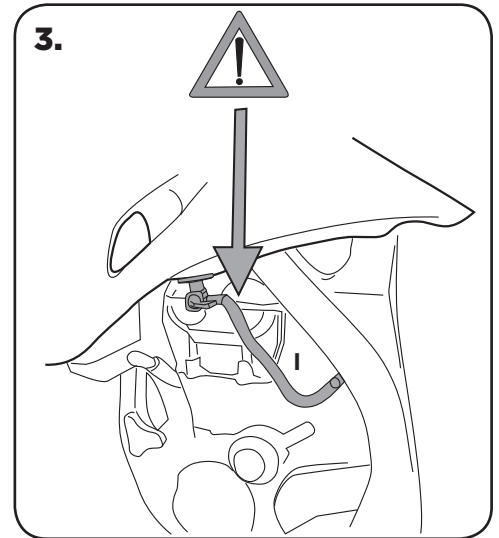

COD. 500001261 REV1

ACERBIS PARTS			O.E.M ITEMS TO USE:					
A - (1 pcs.)	B - (2 pcs.)	C - (1 pcs.)	D - (1 pcs.)	E - (1 pcs.)	F - (2 pcs.)	G - (1 pcs.)	H - (2 pcs.)	I - (1 pcs.)

WARNING!
 Clean tank interior thoroughly before installation. install this fuel tank only in a well ventilated area, as gasoline fumes are extremely dangerous. do not start operate the vehicle if there are any fuel leaks! acerbis recommends that installation be done by licensed mechanic. read all instructions first before beginning installation.