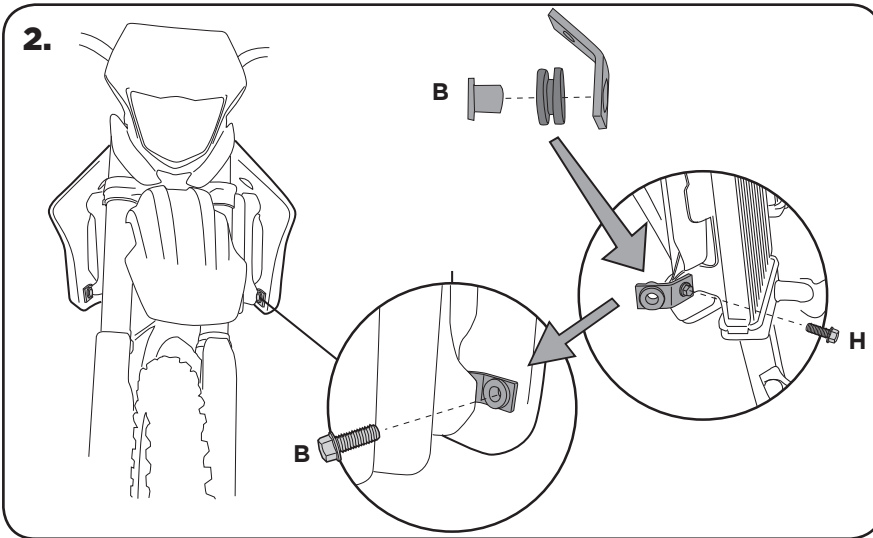

COD. 500001261 REV1

ACERBIS PARTS			O.E.M ITEMS TO USE:					
A - (1 pcs.)	B - (2 pcs.)	C - (1 pcs.)	D - (1 pcs.)	E - (1 pcs.)	F - (2 pcs.)	G - (1 pcs.)	H - (2 pcs.)	I - (1 pcs.)

WARNING!
 Clean tank interior thoroughly before installation. install this fuel tank only in a well ventilated area, as gasoline fumes are extremely dangerous. do not start operate the vehicle if there are any fuel leaks! acerbis recommends that installation be done by licensed mechanic. read all instructions first before beginning installation.

DISCLAIMER:
 DISCLAIMER: Due to uncontrolled variables in the manufacturing process of rotationally molded fuel tanks, the fuel tank may vary in size and shape by up 7% of the manufacturer's original listed capacity.