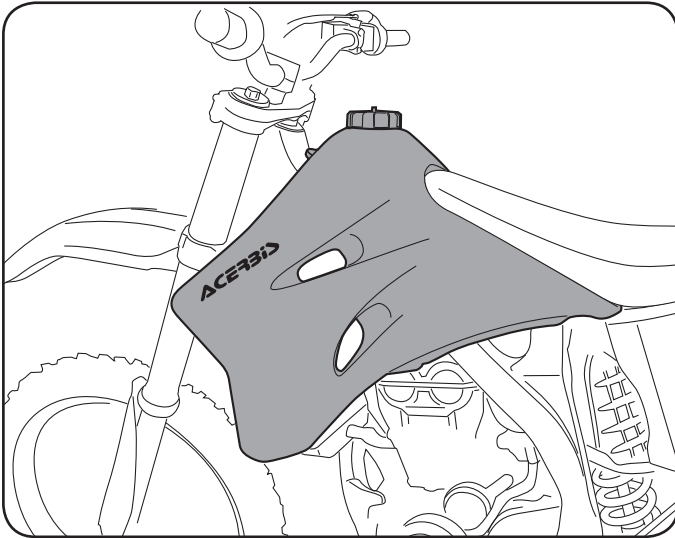

COD. 500001261 REV1

ACERBIS PARTS			O.E.M ITEMS TO USE:					
A - (1 pcs.)	B - (2 pcs.)	C - (1 pcs.)	D - (1 pcs.)	E - (1 pcs.)	F - (2 pcs.)	G - (1 pcs.)	H - (2 pcs.)	I - (1 pcs.)

WARNING!
 Clean tank interior thoroughly before installation. install this fuel tank only in a well ventilated area, as gasoline fumes are extremely dangerous. do not start operate the vehicle if there are any fuel leaks! acerbis recommends that installation be done by licensed mechanic. read all instructions first before beginning installation.