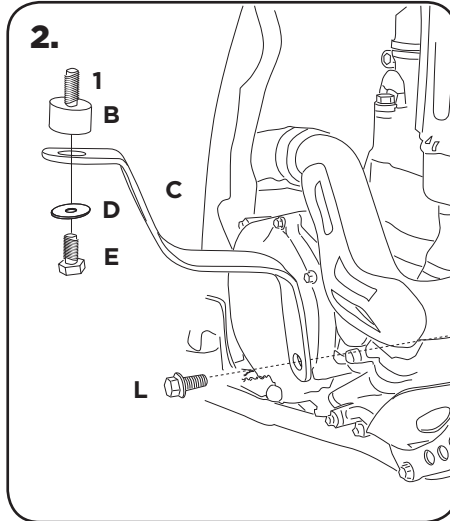

COD. 5000000766 REV1

**ACERBIS PARTS**

**O.E.M ITEMS TO USE:**

**WARNING!**

Clean tank interior thoroughly before installation. install this fuel tank only in a well ventilated area, as gasoline fumes are extremely dangerous. do not start operate the vehicle if there are any fuel leaks! acerbis recommends that installation be done by licensed mechanic. read all instructions first before beginning installation.