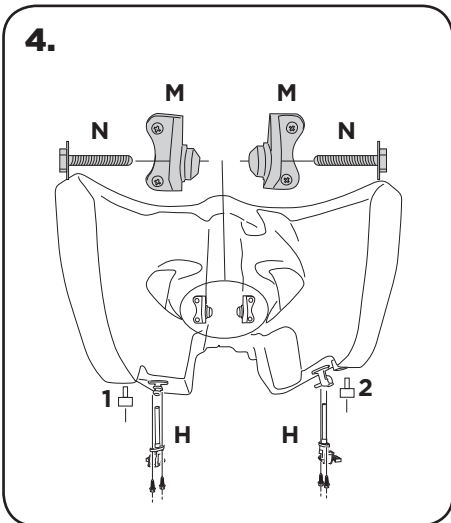

COD. 5000000766 REV1

**ACERBIS PARTS**

**O.E.M ITEMS TO USE:**

**WARNING!**

Clean tank interior thoroughly before installation. install this fuel tank only in a well ventilated area, as gasoline fumes are extremely dangerous. do not start operate the vehicle if there are any fuel leaks! acerbis recommends that installation be done by licensed mechanic. read all instructions first before beginning installation.

**DISCLAIMER:**

DISCLAIMER: Due to uncontrolled variables in the manufacturing process of rotationally molded fuel tanks, the fuel tank may vary in size and shape by up to 7% of the manufacturer's original listed capacity.