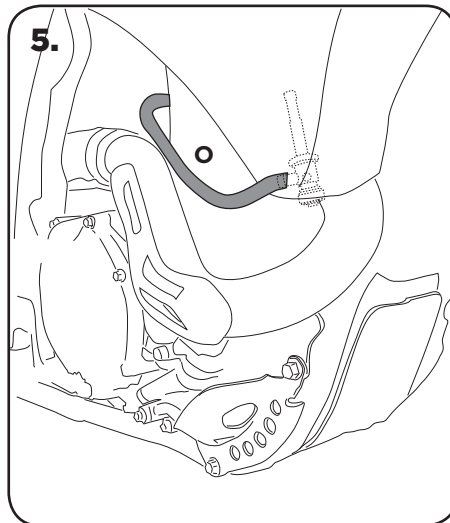

COD. 5000000766 REV1

**ACERBIS PARTS**

**O.E.M ITEMS TO USE:**

**WARNING!**

Clean tank interior thoroughly before installation. install this fuel tank only in a well ventilated area, as gasoline fumes are extremely dangerous. do not start operate the vehicle if there are any fuel leaks! acerbis recommends that installation be done by licensed mechanic. read all instructions first before beginning installation.

**DISCLAIMER:**

DISCLAIMER: Due to uncontrolled variables in the manufacturing process of rotationally molded fuel tanks, the fuel tank may vary in size and shape by up to 7% of the manufacturer's original listed capacity.