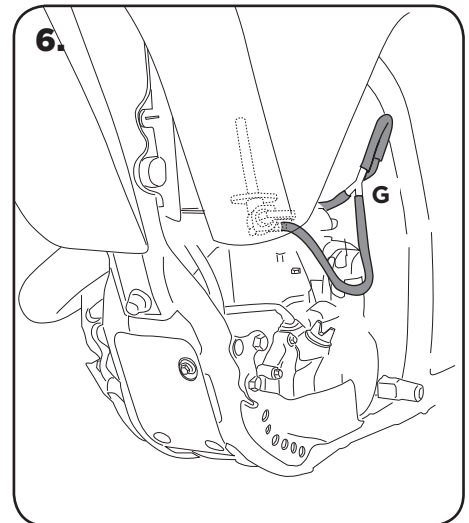

COD. 5000000766 REV1

**ACERBIS PARTS**

**O.E.M ITEMS TO USE:**

**WARNING!**

Clean tank interior thoroughly before installation. install this fuel tank only in a well ventilated area, as gasoline fumes are extremely dangerous. do not start operate the vehicle if there are any fuel leaks! acerbis recommends that installation be done by licensed mechanic. read all instructions first before beginning installation.