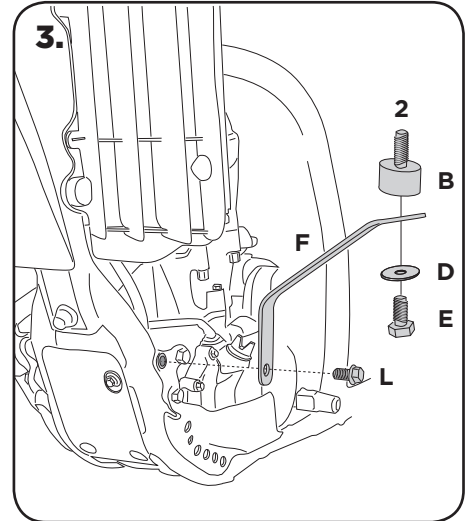

COD. 5000000766 REV1

**ACERBIS PARTS**

**O.E.M ITEMS TO USE:**

**WARNING!**

Clean tank interior thoroughly before installation. install this fuel tank only in a well ventilated area, as gasoline fumes are extremely dangerous. do not start operate the vehicle if there are any fuel leaks! acerbis recommends that installation be done by licensed mechanic. read all instructions first before beginning installation.