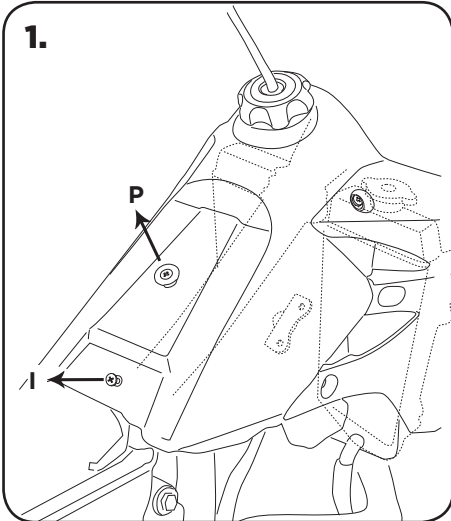

COD. 5000000766 REV1

**ACERBIS PARTS**

**O.E.M ITEMS TO USE:**

**WARNING!**

Clean tank interior thoroughly before installation. install this fuel tank only in a well ventilated area, as gasoline fumes are extremely dangerous. do not start operate the vehicle if there are any fuel leaks! acerbis recommends that installation be done by licensed mechanic. read all instructions first before beginning installation.