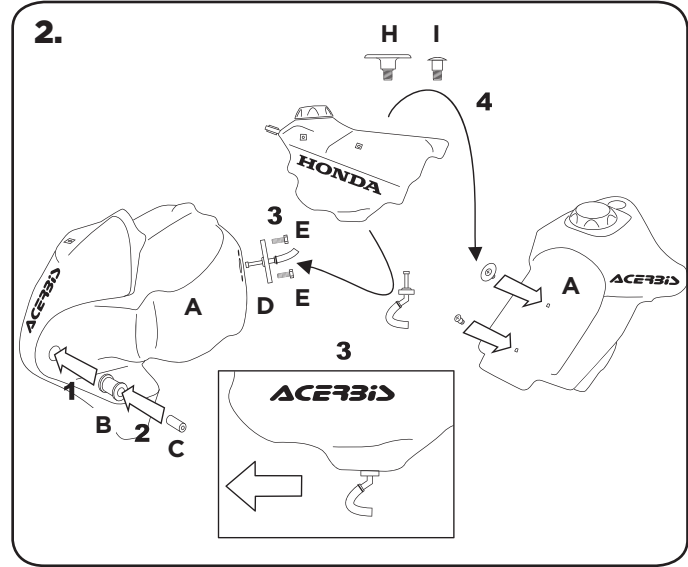

COD. 5000000306 REV.4

ACERBIS PARTS				O.E.M ITEMS TO USE:					
A - (1 pcs.)	B - (1 pcs.)	C - (1 pcs.)	G - (1 pcs.)	E - (2 pcs.)	F - (1 pcs.)	D - (1 pcs.)	H - (1 pcs.)	I - (1 pcs.)	J - (1 pcs.)

WARNING!
 Clean tank interior thoroughly before installation. install this fuel tank only in a well ventilated area, as gasoline fumes are extremely dangerous. do not start operate the vehicle if there are any fuel leaks! acerbis recommends that installation be done by licensed mechanic. read all instructions first before beginning installation.

DISCLAIMER:
 DISCLAIMER: Due to uncontrolled variables in the manufacturing process of rotationally molded fuel tanks, the fuel tank may vary in size and shape by up to 7% of the manufacturer's original listed capacity.