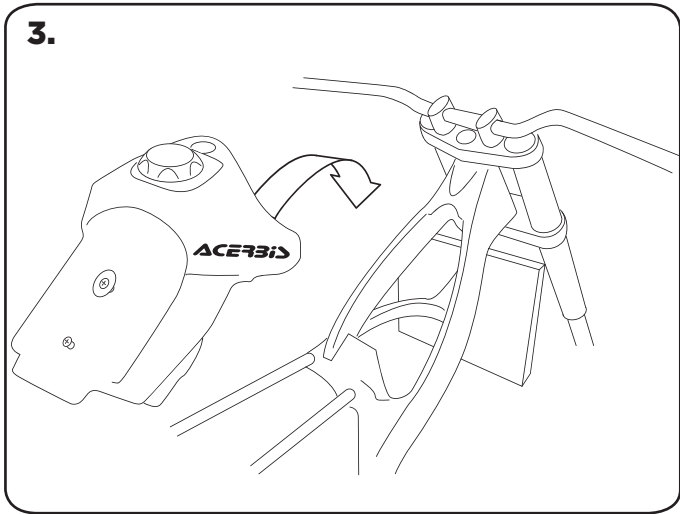

COD. 5000000306 REV.4

ACERBIS PARTS				O.E.M ITEMS TO USE:					
A - (1 pcs.)	B - (1 pcs.)	C - (1 pcs.)	G - (1 pcs.)	E - (2 pcs.)	F - (1 pcs.)	D - (1 pcs.)	H - (1 pcs.)	I - (1 pcs.)	J - (1 pcs.)

WARNING!
 Clean tank interior thoroughly before installation. install this fuel tank only in a well ventilated area, as gasoline fumes are extremely dangerous. do not start operate the vehicle if there are any fuel leaks! acerbis recommends that installation be done by licensed mechanic. read all instructions first before beginning installation.

DISCLAIMER:
 DISCLAIMER: Due to uncontrolled variables in the manufacturing process of rotationally molded fuel tanks, the fuel tank may vary in size and shape by up to 7% of the manufacturer's original listed capacity.