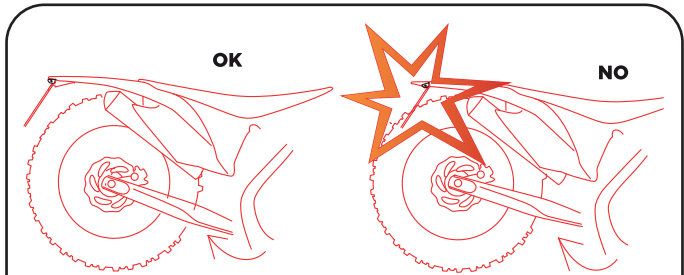

COD. 500002634 REV 2

**ACERBIS PARTS**

**A** - (3 pcs.)

**B** - (3 pcs.)

**C** - (3 pcs.)

**D** - (1 pcs.)

**WARNING! MAX 16V DC**

**ATTENTION:** control that the license plate holder don't touch the wheel when the shock absorber arrive at limit.

**WARNING!** Of road motorcycle lights regularly fail through vibration. Always check your lights before riding at night.  
Be sure you follow the installation instructions exactly. If the headlamps fall off, it can jam the front wheel. Do not secure cables with number plate mounting straps. Use the guides provided. Before riding, check that all cables, hoses, and controls function properly. The rubber mounting straps are subject to deterioration from atmospheric pollutants. Always inspect them before riding. Never ride unless all four are properly installed and in good condition.