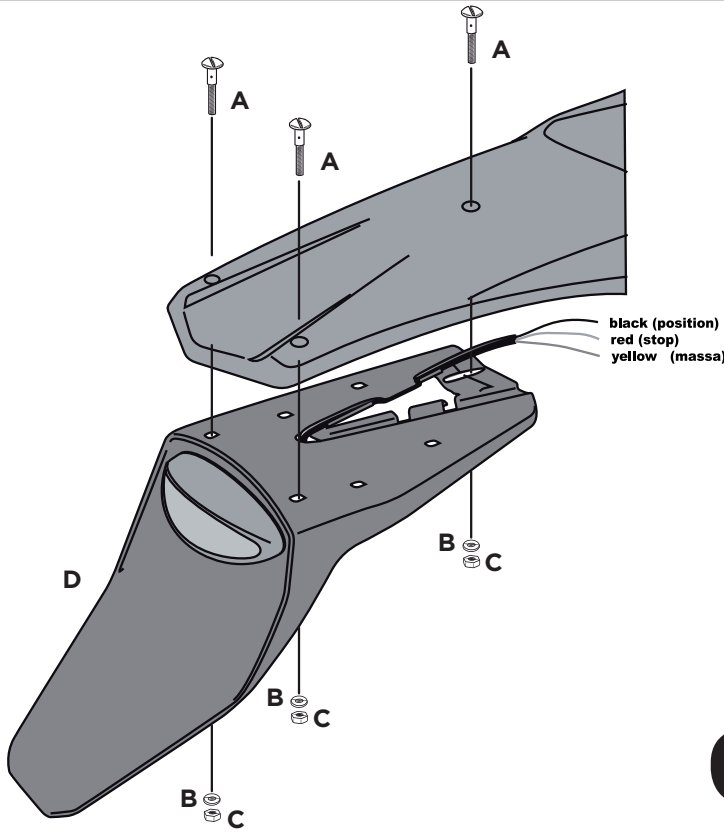

COD. 500002634 REV 2

**ACERBIS PARTS**

**A** - (3 pcs.)

**B** - (3 pcs.)

**C** - (3 pcs.)

**D** - (1 pcs.)

**WARNING! MAX 16V DC**

**ATTENTION:** control that the license plate holder don't touch the wheel when the shock absorber arrive at limit.

**WARNING!** Of road motorcycle lights regularly fail through vibration. Always check your lights before riding at night.  
Be sure you follow the installation instructions exactly. If the headlamps fall off, it can jam the front wheel. Do not secure cables with number plate mounting straps. Use the guides provided. Before riding, check that all cables, hoses, and controls function properly. The rubber mounting straps are subject to deterioration from atmospheric pollutants. Always inspect them before riding. Never ride unless all four are properly installed and in good condition.