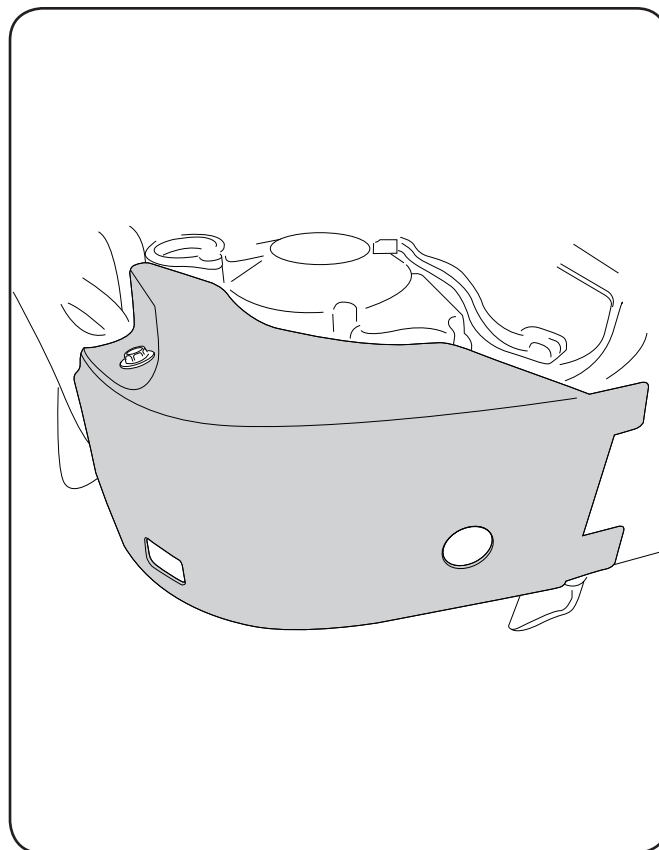

COD. 500001544 REV1

WARNING!

Use at your own risk. Check the security of your device before you ride. Be sure that you follow the instructions installing the Acerbis products. Do not ride if there is missing or damaged hardware. If this is the case, take the item immediately back to your dealer. Make sure the throttle and other controls are free every time you ride. Lack of attention to instruction and warning could lead to interference with the controls, loss of control, and an accidents. Acerbis recommends that installation must be done by a licensed mechanic and that only Acerbis original parts are used during fitting. Acerbis makes no guarantees or representations, express or implied, regarding the fitness of its products for any particular purpose. Acerbis makes no guarantees or representations, express or implied, regarding the extent to which its product protect individuals or property from injury or death or damage.