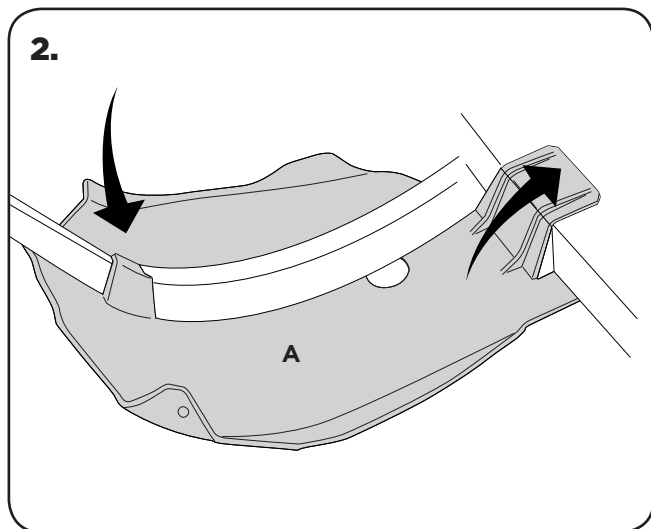

COD. 500001544 REV1

WARNING!

Use at your own risk. Check the security of your device before you ride. Be sure that you follow the instructions installing the Acerbis products. Do not ride if there is missing or damaged hardware. If this is the case, take the item immediately back to your dealer. Make sure the throttle and other controls are free every time you ride. Lack of attention to instruction and warning could lead to interference with the controls, loss of control, and an accidents. Acerbis recommends that installation must be done by a licensed mechanic and that only Acerbis original parts are used during fitting. Acerbis makes no guarantees or representations, express or implied, regarding the fitness of its products for any particular purpose. Acerbis makes no guarantees or representations, express or implied, regarding the extent to which its product protect individuals or property from injury or death or damage.