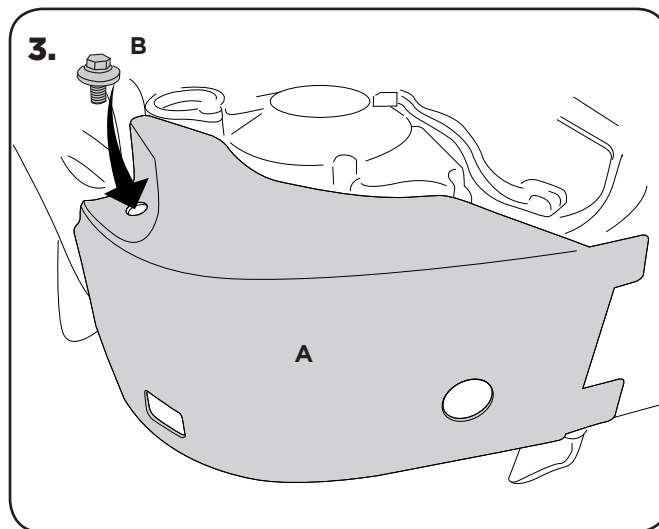

COD. 500001544 REV1

WARNING!

Use at your own risk. Check the security of your device before you ride. Be sure that you follow the instructions installing the Acerbis products. Do not ride if there is missing or damaged hardware. If this is the case, take the item immediately back to your dealer. Make sure the throttle and other controls are free every time you ride. Lack of attention to instruction and warning could lead to interference with the controls, loss of control, and an accidents. Acerbis recommends that installation must be done by a licensed mechanic and that only Acerbis original parts are used during fitting. Acerbis makes no guarantees or representations, express or implied, regarding the fitness of its products for any particular purpose. Acerbis makes no guarantees or representations, express or implied, regarding the extent to which its product protect individuals or property from injury or death or damage.