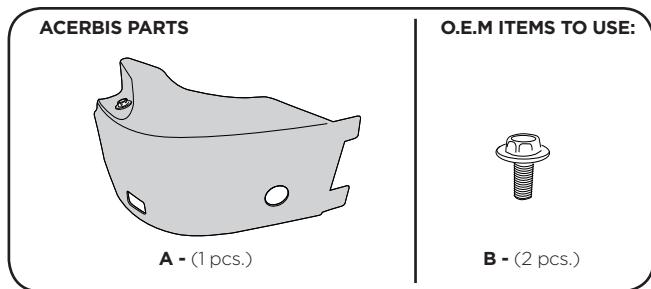

COD. 500001544 REV1

WARNING!

Use at your own risk. Check the security of your device before you ride. Be sure that you follow the instructions installing the Acerbis products. Do not ride if there is missing or damaged hardware. If this is the case, take the item immediately back to your dealer. Make sure the throttle and other controls are free every time you ride. Lack of attention to instruction and warning could lead to interference with the controls, loss of control, and an accidents. Acerbis recommends that installation must be done by a licensed mechanic and that only Acerbis original parts are used during fitting. Acerbis makes no guarantees or representations, express or implied, regarding the fitness of its products for any particular purpose. Acerbis makes no guarantees or representations, express or implied, regarding the extent to which its product protect individuals or property from injury or death or damage.