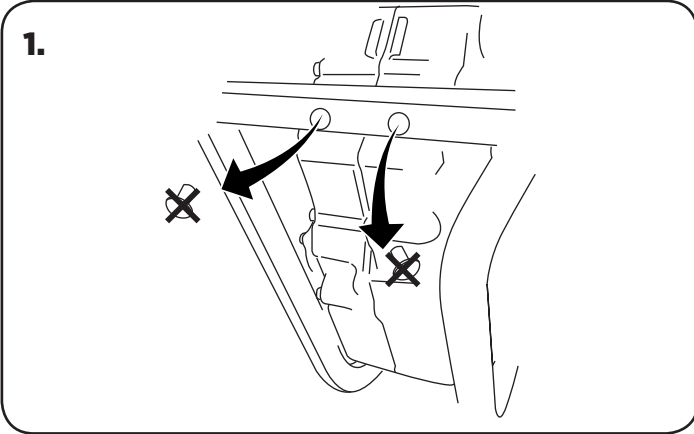

COD. 5000001570 REV1

WARNING!

Use at your own risk. Check the security of your device before you ride. Be sure that you follow the instructions installing the Acerbis products. Do not ride if there is missing or damaged hardware. If this is the case, take the item immediately back to your dealer. Make sure the throttle and other controls are free every time you ride. Lack of attention to instruction and warning could lead to interference with the controls, loss of control, and an accidents. Acerbis recommends that installation must be done by a licensed mechanic and that only Acerbis original parts are used during fitting. Acerbis makes no guarantees or representations, express or implied, regarding the fitness of its products for any particular purpose. Acerbis makes no guarantees or representations, express or implied, regarding the extent to which its product protect individuals or property from injury or death or damage.