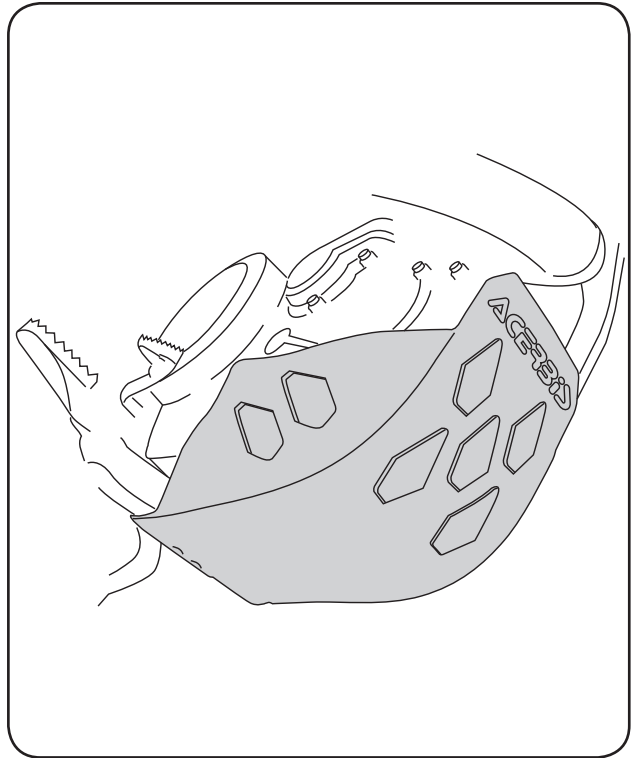

COD. 5000001570 REV1

WARNING!

Use at your own risk. Check the security of your device before you ride. Be sure that you follow the instructions installing the Acerbis products. Do not ride if there is missing or damaged hardware. If this is the case, take the item immediately back to your dealer. Make sure the throttle and other controls are free every time you ride. Lack of attention to instruction and warning could lead to interference with the controls, loss of control, and an accidents. Acerbis recommends that installation must be done by a licensed mechanic and that only Acerbis original parts are used during fitting. Acerbis makes no guarantees or representations, express or implied, regarding the fitness of its products for any particular purpose. Acerbis makes no guarantees or representations, express or implied, regarding the extent to which its product protect individuals or property from injury or death or damage.