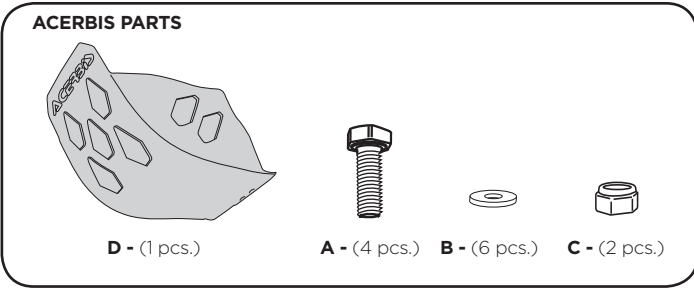

COD. 5000001570 REV1

WARNING!

Use at your own risk. Check the security of your device before you ride. Be sure that you follow the instructions installing the Acerbis products. Do not ride if there is missing or damaged hardware. If this is the case, take the item immediately back to your dealer. Make sure the throttle and other controls are free every time you ride. Lack of attention to instruction and warning could lead to interference with the controls, loss of control, and an accidents. Acerbis recommends that installation must be done by a licensed mechanic and that only Acerbis original parts are used during fitting. Acerbis makes no guarantees or representations, express or implied, regarding the fitness of its products for any particular purpose. Acerbis makes no guarantees or representations, express or implied, regarding the extent to which its product protect individuals or property from injury or death or damage.